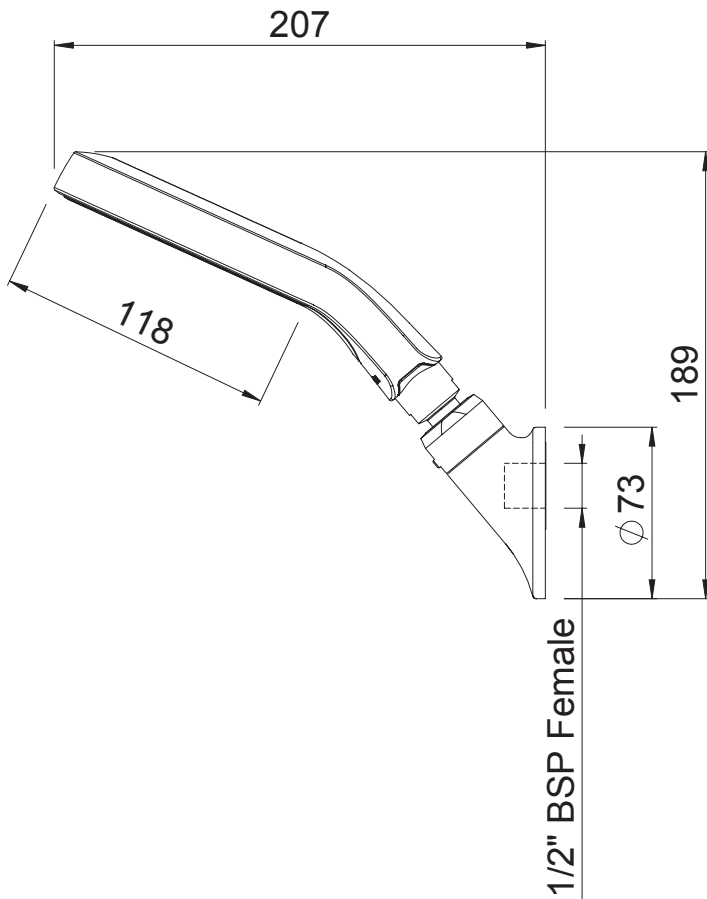

AOSACPAU
AURAJET AIO WALL
SHOWER

Also available in
FULL CHROME

Aurajet™

FINISH: Chrome

FUNCTIONS: Aurajet™

MOUNTING METHOD: Quick Push-fit Inlet

SUPPLY: Mains Pressure

CONNECTIONS: 1/2" BSP Female

WORKING PRESSURES: 150 - 500 kpa

OPERATING TEMPERATURE: Recommended 50°C*

*Refer AS/NZS 3500

- Features next generation Aurajet™ spray technology. 15 hidden jets deflect off precisely angled surfaces to deliver stunning fans of luxuriously dense droplets resulting in 20% more spray force and twice the coverage of conventional showers
- Unique halo shaped single function showerhead
- Easy Push-fit installation prevents damage to tiles or painted surfaces
- Limescale resistant to maintain shower performance
- Suitable for mains pressure installation
- Also available in white accent (AOSACPWHAU)