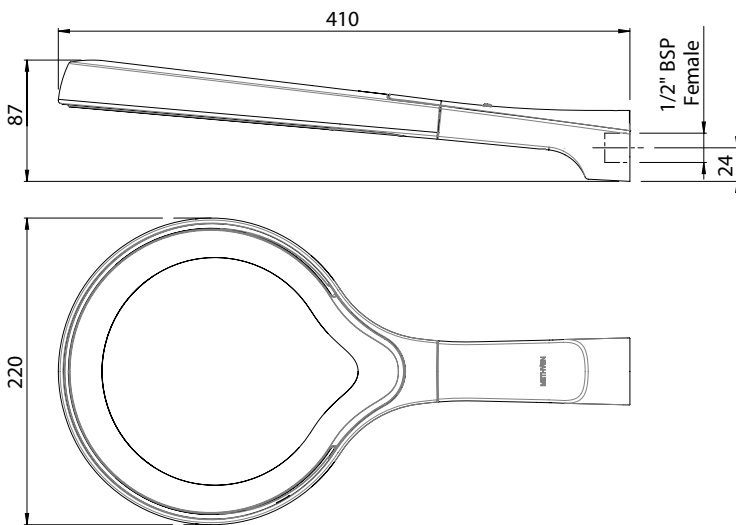

AOOSCPAU  
AURAJET AIO  
OVERHEAD SHOWER

Also available in  
FULL CHROME

Aurajet™

**FINISH:** Chrome

**FUNCTIONS:** Aurajet™

**MOUNTING METHOD:** Quick Push-fit Inlet

**SUPPLY:** Mains Pressure

**CONNECTIONS:** 1/2" BSP Female

**WORKING PRESSURES:** 150 - 500 kpa

**OPERATING TEMPERATURE:** Recommended 50°C\*

\*Refer AS/NZS 3500

- Features next generation Aurajet™ spray technology. 15 hidden jets deflect off precisely angled surfaces to deliver stunning fans of luxuriously dense droplets resulting in 20% more spray force and twice the coverage of conventional showers
- Unique halo shaped single function showerhead
- Easy Push-fit installation prevents damage to tiles or painted surfaces
- Limescale resistant to maintain shower performance
- Suitable for mains pressure installation
- Also available in white accent (AOOSCPWHAU)