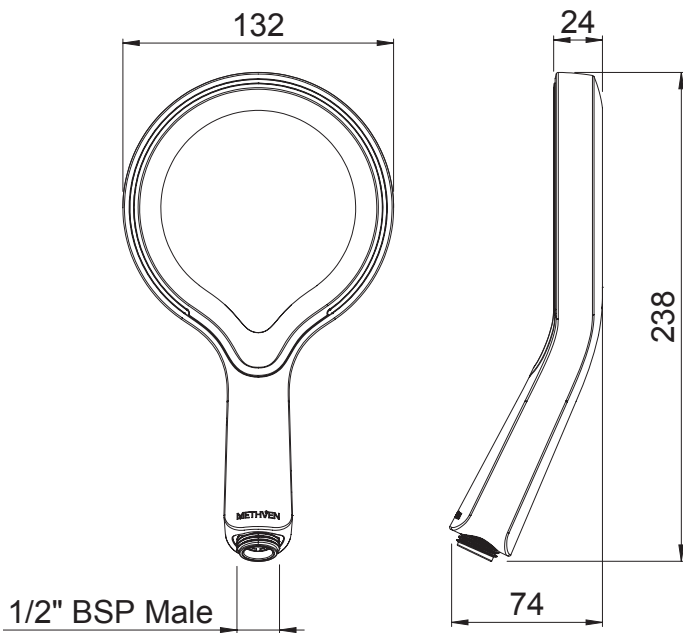

AOHSCPAU  
AURAJET AIO HANDSET

Also available in  
- WHITE ACCENT  
- MATTE BLACK

Aurajet™

**FINISH:** Chrome

**FUNCTIONS:** Aurajet™

**MOUNTING METHOD:** Screw-off, Screw-on

**SUPPLY:** Mains Pressure

**CONNECTIONS:** 1/2" BSP Male

**WORKING PRESSURES:** 150 - 500 kpa

**OPERATING TEMPERATURE:** Recommended 50°C\*

\*Refer AS/NZS 3500

- Features next generation Aurajet™ spray technology. 15 hidden jets deflect off precisely angled surfaces to deliver stunning fans of luxuriously dense droplets resulting in 20% more spray force and twice the coverage of conventional showers
- Unique halo shaped single function showerhead
- Limescale resistant to maintain shower performance
- Easy screw-off, screw-on installation.
- Suitable for mains pressure installation
- Also available in white accent (AOHSCPWHAU) and matte black (AOHSBKAU).