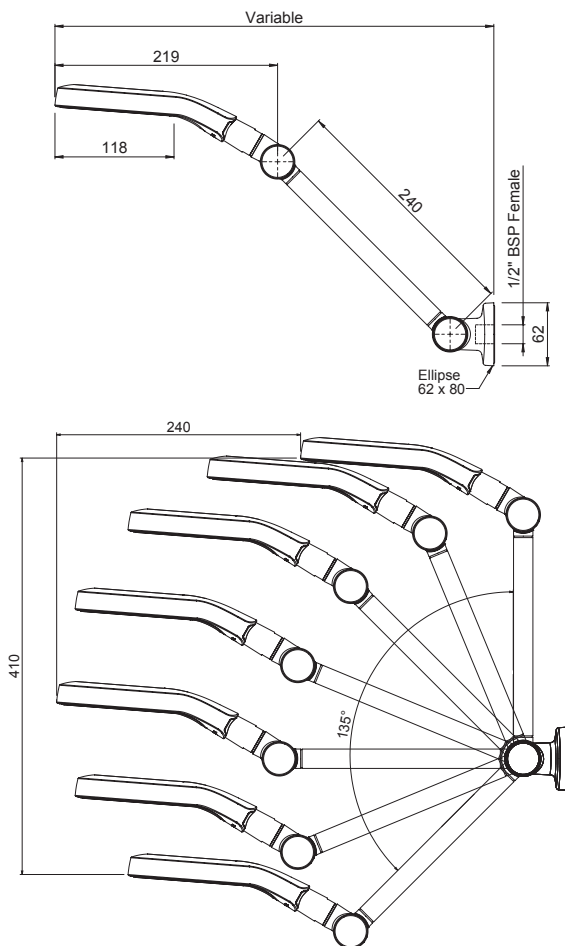

**AOHRCPAU
AURAJET AIO HI RISE
SHOWER**

Also available in
FULL CHROME

Aurajet™

FINISH: Chrome

FUNCTIONS: Aurajet™
MOUNTING METHOD: Wall outlet mounting
SUPPLY: Mains Pressure
CONNECTIONS: 1/2" BSP Female
WORKING PRESSURES: 150 - 500 kpa
OPERATING TEMPERATURE: Recommended 50°C*

*Refer AS/NZS 3500

- Features next generation Aurajet™ spray technology. 15 hidden jets deflect off precisely angled surfaces to deliver stunning fans of luxuriously dense droplets resulting in 20% more spray force and twice the coverage of conventional showers
- Unique halo shaped single function showerhead
- Height adjustable hi-rise arm with a swivel joint that will not loosen or droop with use
- Hi rise arm allows for 135° of adjustability
- Limescale resistant to maintain shower performance
- Suitable for mains pressure installation
- Also available in white accent (AOHRCPWHAU)