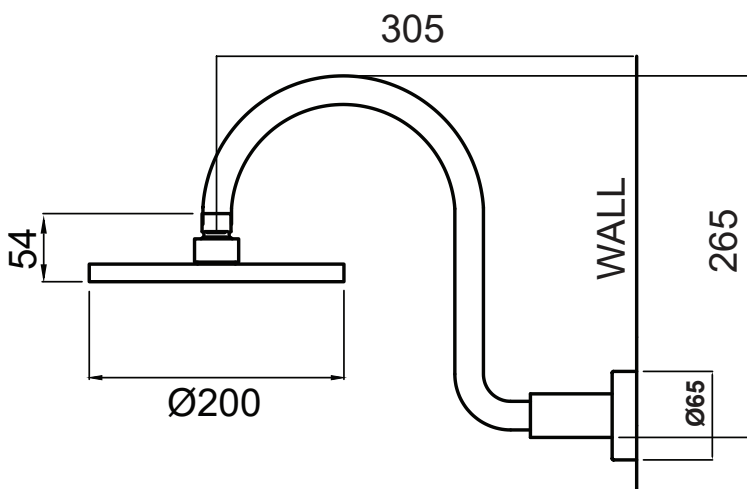

**17-7271MBK  
KROME WALL SHOWER ON  
SWAN NECK ARM**

**FINISH: Matte Black\***

**FUNCTION:** Single

**INSTALL METHOD:** Screw-off, Screw-on

**SUPPLY:** Mains Pressure

**CONNECTIONS:** 1/2" BSP Female

**WORKING PRESSURES:** 150 - 500 kpa

**OPERATING TEMPERATURE:** Recommended 50°C\*\*

\*\*Refer AS/NZS 3500

- Single function ø200mm round Matte Black faceplate
- Rub clean silicon jets on the faceplate helps to eliminate the build-up of limescale & calcium deposits, maintaining shower performance
- Brass, adjustable ball joint connection
- Designed for extra height in shower recess
- High quality brass arm with stylish wall plate
- Easy screw-off, screw-on installation with no drilling required