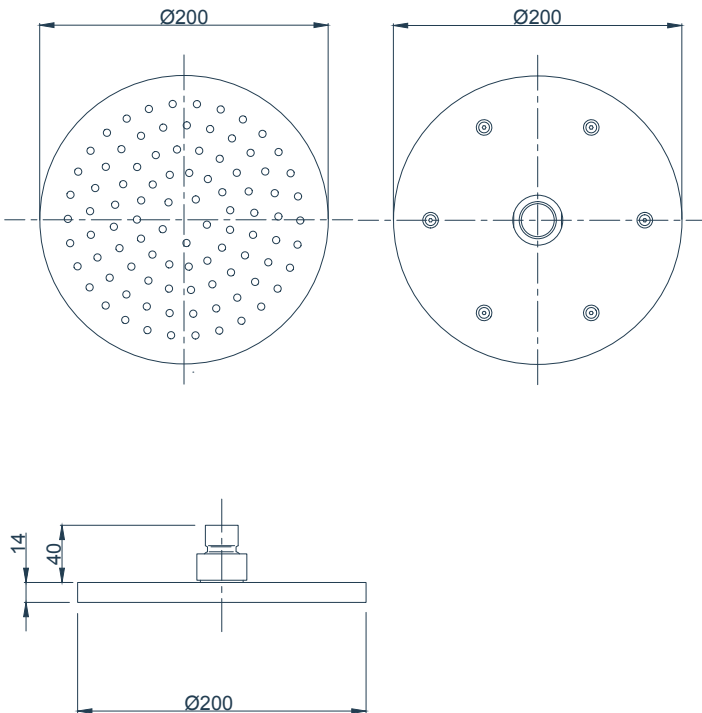

**17-7233M  
KROME 200MM ROUND DRENCHER**

Also available in  
MATTE BLACK FINISH

**FINISH: Chrome**

**FUNCTION:** Single  
**INSTALL METHOD:** Screw-off, Screw-on  
**SUPPLY:** Mains Pressure  
**CONNECTIONS:** 1/2" BSP Female  
**WORKING PRESSURES:** 150 - 500 kpa  
**OPERATING TEMPERATURE:** Recommended 50°C\*\*

\*\*Refer AS/NZS 3500

- ø200mm overhead drencher with Matte Black faceplate
- Rub clean silicon jets on the faceplate helps to eliminate the build-up of limescale & calcium deposits, maintain shower performance
- Brass, adjustable ball joint connection
- Easy screw-off, screw-on installation, no drilling required
- Also available in Matte Black finish (17-7233MBK)