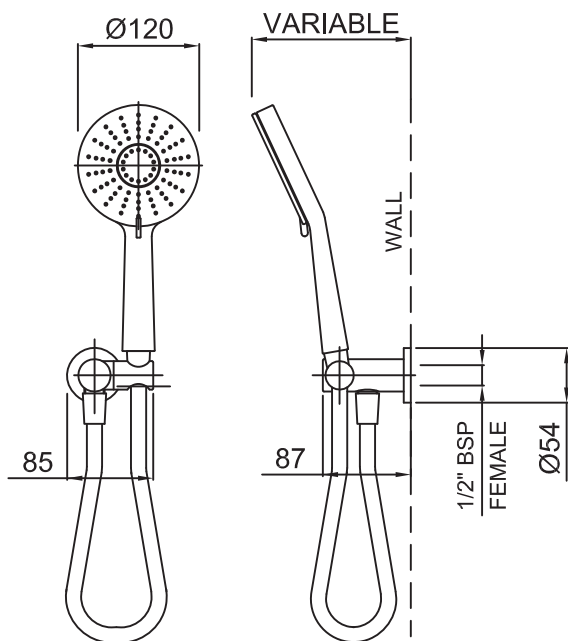

**17-7202M
KROME 120MM 3F HAND SHOWER**

Also available in
MATTE BLACK FINISH

Airstream™

Twist Free
Hose

FINISH: Chrome

FUNCTIONS: Airstream™; Normal, Massage, Combination

INSTALL METHOD: Screw-off, Screw-on

SUPPLY: Mains Pressure

CONNECTIONS: 1/2" BSP Female

WORKING PRESSURES: 150 - 500 kpa

OPERATING TEMPERATURE: Recommended 50°C**

**Refer AS/NZS 3500

- Advanced Airstream™ spray mixes air with water to create a softer, lighter & voluminous shower experience
- 3 function, Ø120mm adjustable spray handset
- Rub clean silicon jets on the faceplate help to eliminate the build-up of limescale & calcium deposits, maintaining shower performance
- Stylish deluxe round wall outlet bracket
- Strong and durable Satin-Smooth hose
- Easy screw-off, screw-on installation with no drilling required
- Also available in Matte Black finish (17-7202MBK)