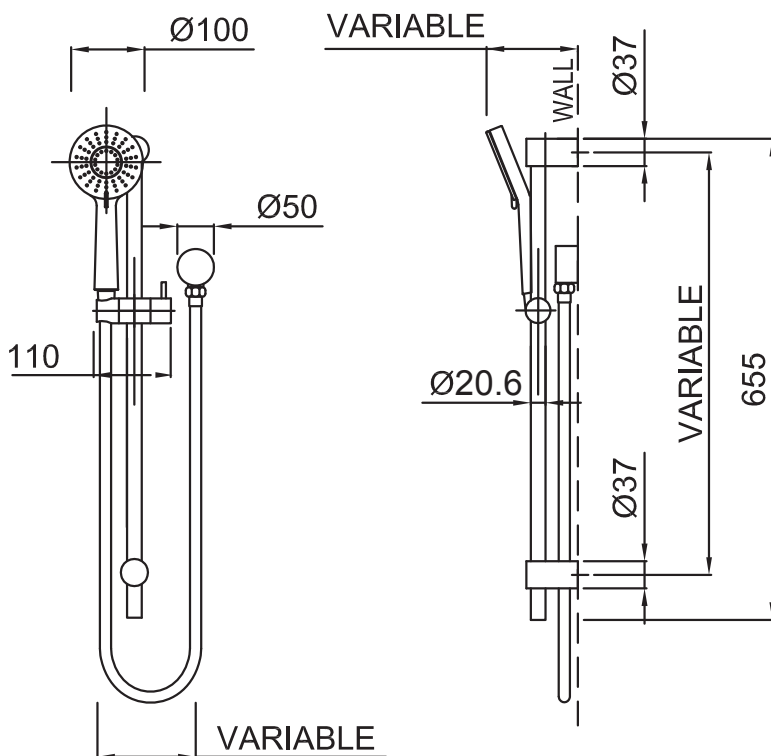

17-7127M
KROME 100MM 3F RAIL SHOWER

Twist Free
Hose

Airstream™

FINISH: Chrome

FUNCTIONS: Airstream™; Normal, Massage, Combination

INSTALL METHOD: Adjustable Mount Pillar

SUPPLY: Mains Pressure

CONNECTIONS: 1/2" BSP Female

WORKING PRESSURES: 150 - 500 kpa

OPERATING TEMPERATURE: Recommended 50°C*

*Refer AS/NZS 3500

- Advanced Airstream™ spray mixes air with water to create a softer, lighter & voluminous shower experience
- 3 function, Ø100mm adjustable spray handset
- Rub clean silicon jets on the faceplate help to eliminate the build-up of limescale & calcium deposits, maintaining shower performance
- Stylish 655mm rail with an adjustable pillar to allow easy retro-fit to existing holes
- Height adjustable handset holder with twist lock metal slider
- Stilo wall elbow
- Strong and durable Satin-Smooth hose