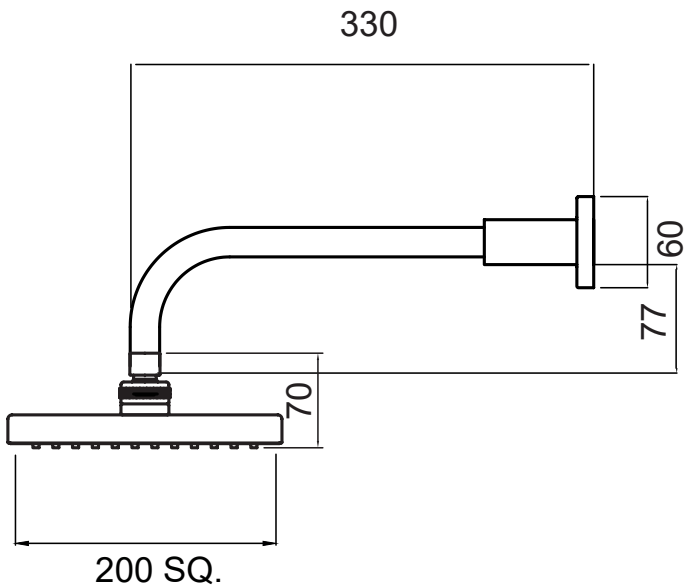

**16-1133MBK
RERE WALL SHOWER ON
STRAIGHT ARM**

FINISH: Matte Black*

FUNCTION: Single

INSTALL METHOD: Screw-off, Screw-on

SUPPLY: Mains Pressure

CONNECTIONS: 1/2" BSP Female

WORKING PRESSURES: 150 - 500 kpa

OPERATING TEMPERATURE: Recommended 50°C**

**Refer AS/NZS 3500

- Single function 200mm square Matte Black faceplate
- Rub clean silicon jets on the faceplate helps to eliminate the build-up of limescale & calcium deposits, maintaining shower performance
- Brass, adjustable ball joint connection
- High quality 330mm brass arm with square wall plate
- Easy screw-off, screw-on installation with no drilling required