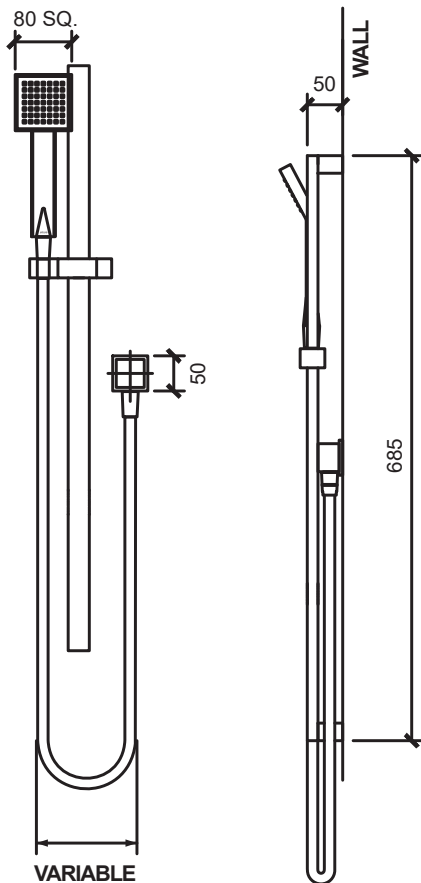

16-0549
RERE RAIL SHOWER

Also available in
MATTE BLACK FINISH

Twist Free
Hose

FINISH: Chrome

FUNCTION: Single

INSTALL METHOD: Fixed Mount Pillar

SUPPLY: Mains Pressure

CONNECTIONS: 1/2" BSP Female

WORKING PRESSURES: 150 - 500 kpa

OPERATING TEMPERATURE: Recommended 50°C**

**Refer AS/NZS 3500

- Single function handset
- Sleek square handset design
- Rub clean silicon jets on the faceplate help to eliminate the build-up of limescale and calcium deposits, maintaining shower performance
- Stylish metal rail and wall elbow to match handset design
- Height adjustable handset holder with easy to use twist action slider
- Strong and durable Satin-Smooth hose
- Also available in Matte Black finish (16-0549MBK)