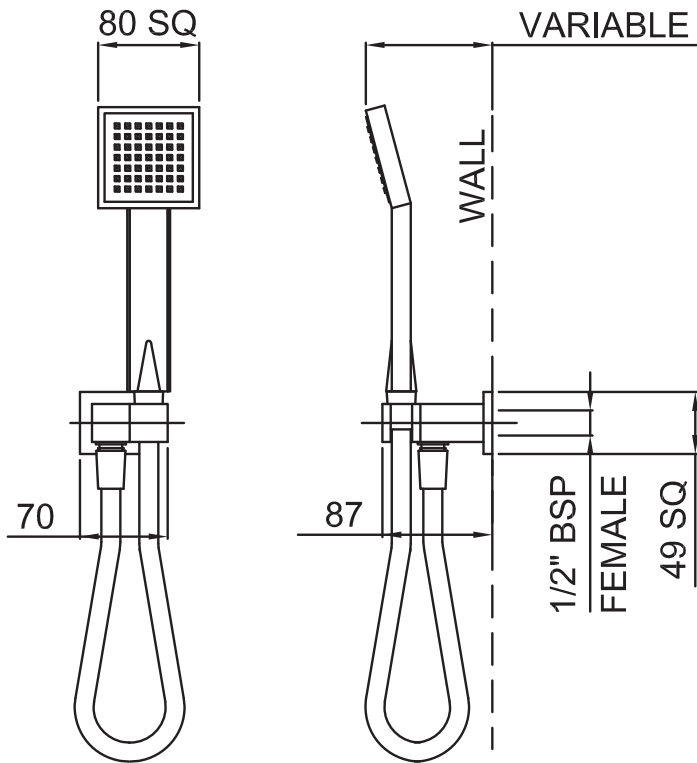

16-0501
RERE HAND SHOWER

Also available in
MATTE BLACK FINISH

Twist Free
Hose

FINISH: Chrome

FUNCTION: Single

INSTALL METHOD: Screw-off, Screw-on

SUPPLY: Mains Pressure

CONNECTIONS: 1/2" BSP Female

WORKING PRESSURES: 150 - 500 kpa

OPERATING TEMPERATURE: Recommended 50°C**

**Refer AS/NZS 3500

- Single function handset
- Sleek square handset design
- Rub clean silicon jets on the faceplate help to eliminate the build-up of limescale and calcium deposits, maintaining shower performance
- Stylish deluxe square wall outlet bracket
- Strong and durable Satin-Smooth hose
- Easy screw-off, screw-on installation with no drilling required
- Also available in Matte Black finish (16-0501MBK)