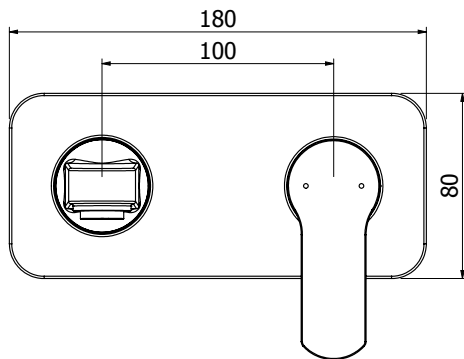

**03-9869M**  
**SPIRIT WALL MOUNTED BASIN**  
**MIXER WITH 200MM SPOUT**

**FINISH: Chrome**

**CONSTRUCTION:** Brass Body & Spout - Metal Plate

**CARTRIDGE TYPE:** 25mm ceramic

**SUPPLY:** Mains Pressure

**CONNECTIONS:** 1/2" BSP Female

**WORKING PRESSURES:** 150 - 500 kpa

**OPERATING TEMPERATURE:** 5°C to 70°C\*

- 25mm ceramic disc cartridge
- Metal wall plate and cast brass spout for longevity
- Solid easy-to-grip handle
- Body inlets - 1/2" BSP female
- Tiling template included with mixer body
- Suitable for mains pressure installation.
- Positive sealed faceplate
- Flush mounted aerator with slim stream flow director
- Left-hand or right-hand outlet variable option
- 20mm faceplate mount variability for ease of installation (*breach not included*)
- WELS 5 Star, 6 l/min