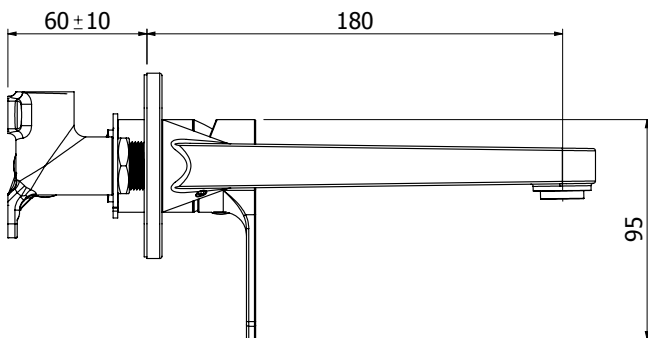

**03-9869M**  
**SPIRIT WALL MOUNTED BASIN**  
**MIXER WITH 200MM SPOUT**

**FINISH: Chrome**

**CONSTRUCTION:** Brass Body & Spout - Metal Plate

**CARTRIDGE TYPE:** 25mm ceramic

**SUPPLY:** Mains Pressure

**CONNECTIONS:** 1/2" BSP Female

**WORKING PRESSURES:** 150 - 500 kpa

**OPERATING TEMPERATURE:** 5°C to 70°C\*

- 25mm ceramic disc cartridge
- Metal wall plate and cast brass spout for longevity
- Solid easy-to-grip handle
- Body inlets - 1/2" BSP female
- Tiling template included with mixer body
- Suitable for mains pressure installation.
- Positive sealed faceplate
- Flush mounted aerator with slim stream flow director
- Left-hand or right-hand outlet variable option
- 20mm faceplate mount variability for ease of installation (*breach not included*)
- WELS 5 Star, 6 l/min