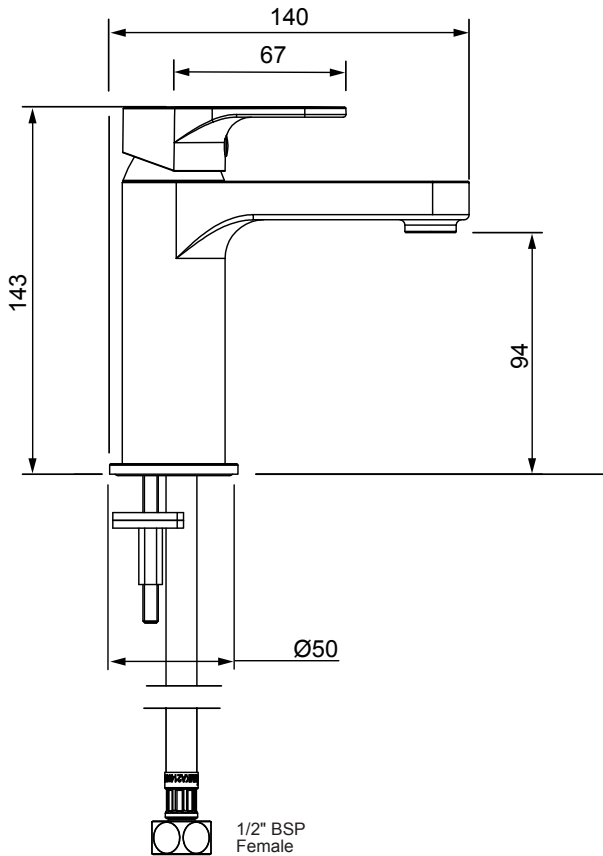

03-9708M
GLIDE BASIN MIXER

Also available in
MATTE BLACK FINISH

FINISH: Chrome

CONSTRUCTION: Brass
CARTRIDGE TYPE: 25mm ceramic
SUPPLY: Mains Pressure
CONNECTIONS: 1/2" BSP Female
WORKING PRESSURES: 150 - 500 kpa
OPERATING TEMPERATURE: 5°C to 70°C*

- 25mm ceramic disc cartridge
- Solid brass construction for longevity
- Solid easy-to-grip handle
- Fixed cast spout fitted with aerator
- Twin-stud mounting for secure basin installation
- Stainless steel flexible hoses – 1/2" BSP female
- Suitable for mains pressure installation
- WELS 5 Star 6l/min
- Also available in matte black finish (03-9708MBK)