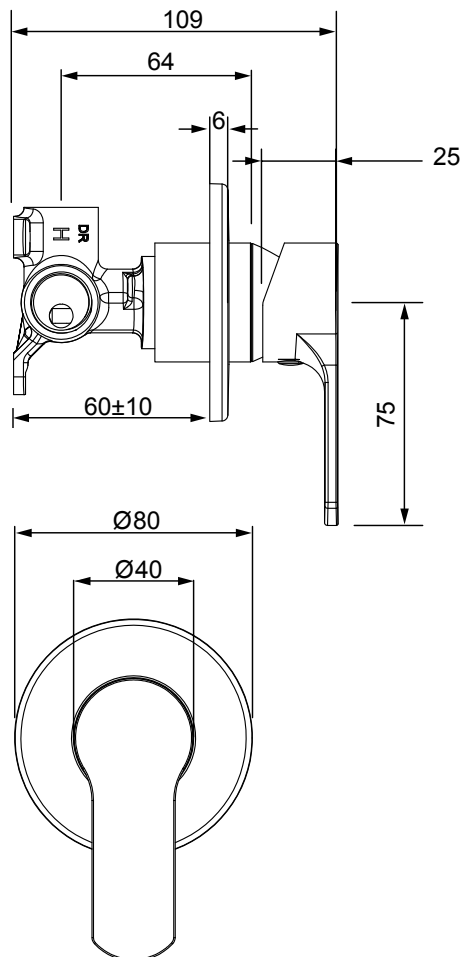

03-9555M
SPIRIT SHOWER MIXER

FINISH: Chrome

CONSTRUCTION: Brass Body - Metal Plate

CARTRIDGE TYPE: 25mm ceramic

SUPPLY: Mains Pressure

CONNECTIONS: 1/2" BSP Female

WORKING PRESSURES: 150 - 500 kpa

OPERATING TEMPERATURE: 5°C to 70°C*

- 25mm ceramic disc cartridge
- Metal wall plate construction for longevity
- Solid easy-to-grip handle
- Incorporates brass lugs for ease of mounting
- Suitable for wall cavities 70mm or greater
- Tiling template included with mixer body
- Body inlets - 1/2" BSP female
- Positive sealed faceplate
- Suitable for mains pressure installation
- WELS rating note required