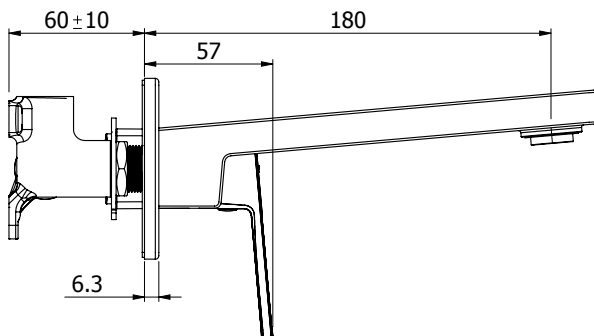

03-9494M
BLAZE WALL MOUNTED BASIN
MIXER WITH 200MM SPOUT

Also available in
MATTE BLACK FINISH

FINISH: Chrome

CONSTRUCTION: Brass Body & Spout - Metal Plate

CARTRIDGE TYPE: 25mm ceramic

SUPPLY: Mains Pressure

CONNECTIONS: 1/2" BSP Female

WORKING PRESSURES: 150 - 500 kpa

OPERATING TEMPERATURE: 5°C to 70°C*

- 25mm ceramic disc cartridge
- Metal wall plate and cast brass spout for longevity
- Solid easy-to-grip handle
- Body inlets - 1/2" BSP female
- Tiling template included with mixer body
- Suitable for mains pressure installation.
- Positive sealed faceplate
- Adjustable Stream Direction Aerator with slim stream flow director
- 20mm faceplate mount variability for ease of installation (*breach not included*)
- WELS 5 Star, 6 l/min
- Also available in matte black finish (03-9494MBK)