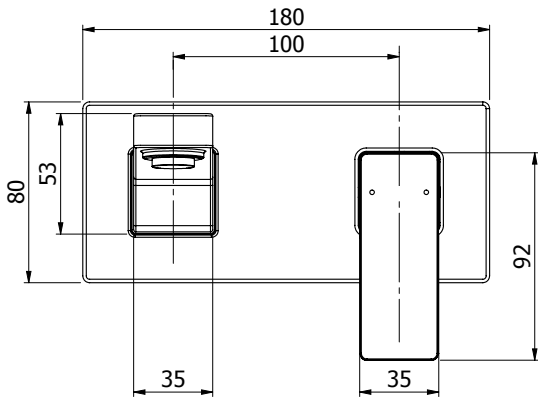

03-9494M
BLAZE WALL MOUNTED BASIN
MIXER WITH 200MM SPOUT

Also available in
MATTE BLACK FINISH

FINISH: Chrome

CONSTRUCTION: Brass Body & Spout - Metal Plate

CARTRIDGE TYPE: 25mm ceramic

SUPPLY: Mains Pressure

CONNECTIONS: 1/2" BSP Female

WORKING PRESSURES: 150 - 500 kpa

OPERATING TEMPERATURE: 5°C to 70°C*

- 25mm ceramic disc cartridge
- Metal wall plate and cast brass spout for longevity
- Solid easy-to-grip handle
- Body inlets - 1/2" BSP female
- Tiling template included with mixer body
- Suitable for mains pressure installation.
- Positive sealed faceplate
- Adjustable Stream Direction Aerator with slim stream flow director
- 20mm faceplate mount variability for ease of installation (*breach not included*)
- WELS 5 Star, 6 l/min
- Also available in matte black finish (03-9494MBK)