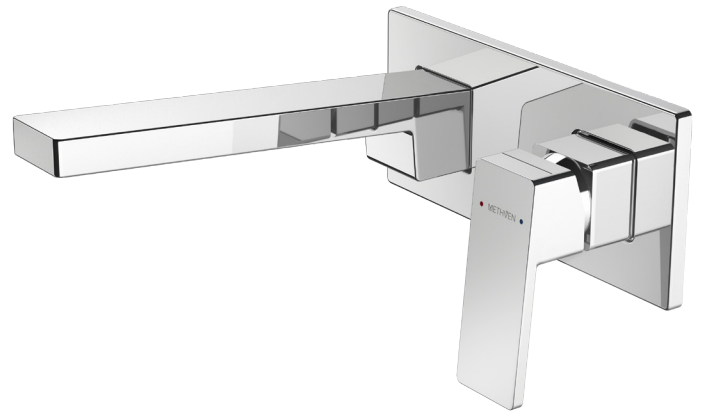

03-9494M
BLAZE WALL MOUNTED BASIN
MIXER WITH 200MM SPOUT

Also available in
MATTE BLACK FINISH

FINISH: Chrome

CONSTRUCTION: Brass Body & Spout - Metal Plate

CARTRIDGE TYPE: 25mm ceramic

SUPPLY: Mains Pressure

CONNECTIONS: 1/2" BSP Female

WORKING PRESSURES: 150 - 500 kpa

OPERATING TEMPERATURE: 5°C to 70°C*

- 25mm ceramic disc cartridge
- Metal wall plate and cast brass spout for longevity
- Solid easy-to-grip handle
- Body inlets - 1/2" BSP female
- Tiling template included with mixer body
- Suitable for mains pressure installation.
- Positive sealed faceplate
- Adjustable Stream Direction Aerator with slim stream flow director
- 20mm faceplate mount variability for ease of installation (*breach not included*)
- WELS 5 Star, 6 l/min
- Also available in matte black finish (03-9494MBK)