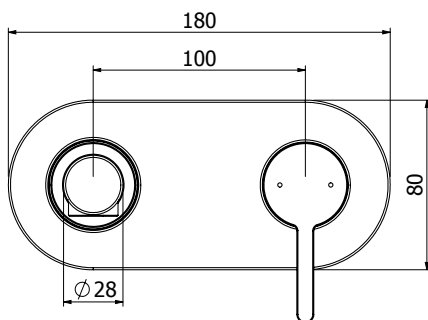

03-9227M
ARROW WALL MOUNTED BATH
MIXER WITH 300MM SPOUT

FINISH: Chrome

CONSTRUCTION: Brass Body & Spout - Metal Plate

CARTRIDGE TYPE: 25mm ceramic

SUPPLY: Mains Pressure

CONNECTIONS: 1/2" BSP Female

WORKING PRESSURES: 150 - 500 kpa

OPERATING TEMPERATURE: 5°C to 70°C*

- 25mm ceramic disc cartridge
- Metal wall plate and cast brass spout for longevity
- Solid modern pin lever handle
- Body inlets - 1/2" BSP female
- Tiling template included with mixer body
- Suitable for mains pressure installation.
- Positive sealed faceplate
- Flush mounted aerator with slim stream flow director
- Left-hand or right-hand outlet variable option
- 20mm faceplate mount variability for ease of installation (*breach not included*)
- WELS rating not required