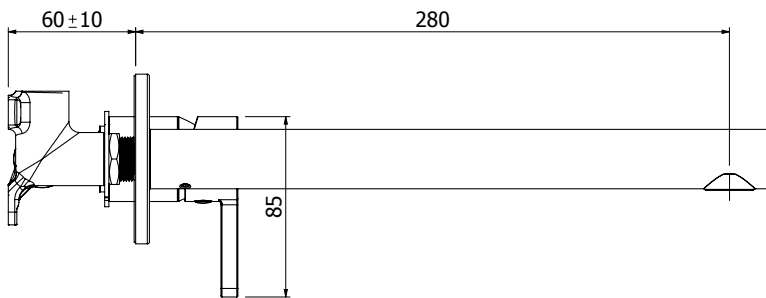

03-9227M
ARROW WALL MOUNTED BATH
MIXER WITH 300MM SPOUT

FINISH: Chrome

CONSTRUCTION: Brass Body & Spout - Metal Plate

CARTRIDGE TYPE: 25mm ceramic

SUPPLY: Mains Pressure

CONNECTIONS: 1/2" BSP Female

WORKING PRESSURES: 150 - 500 kpa

OPERATING TEMPERATURE: 5°C to 70°C*

- 25mm ceramic disc cartridge
- Metal wall plate and cast brass spout for longevity
- Solid modern pin lever handle
- Body inlets - 1/2" BSP female
- Tiling template included with mixer body
- Suitable for mains pressure installation.
- Positive sealed faceplate
- Flush mounted aerator with slim stream flow director
- Left-hand or right-hand outlet variable option
- 20mm faceplate mount variability for ease of installation (*breach not included*)
- WELS rating not required