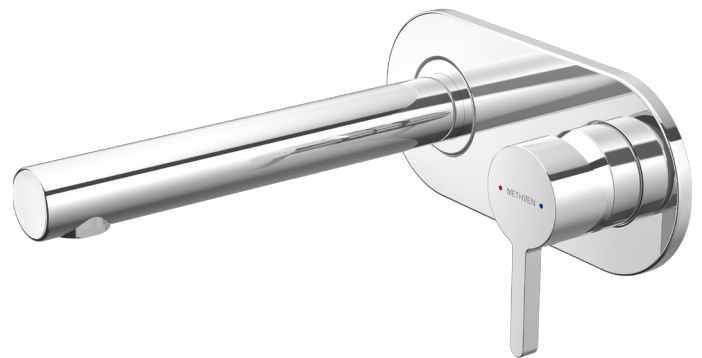

03-9210M
ARROW WALL MOUNTED BASIN
MIXER WITH 200MM SPOUT

FINISH: Chrome

CONSTRUCTION: Brass Body & Spout - Metal Plate

CARTRIDGE TYPE: 25mm ceramic

SUPPLY: Mains Pressure

CONNECTIONS: 1/2" BSP Female

WORKING PRESSURES: 150 - 500 kpa

OPERATING TEMPERATURE: 5°C to 70°C*

- 25mm ceramic disc cartridge
- Metal wall plate and cast brass spout for longevity
- Solid modern pin lever handle
- Body inlets - 1/2" BSP female
- Tiling template included for mixer body
- Suitable for mains pressure installation.
- Positive sealed faceplate
- Adjustable Stream Direction Aerator with slim stream flow director
- Left-hand or right-hand outlet variable option
- 20mm faceplate mount variability for ease of installation (*breach not included*)
- WELS 5 Star, 6 l/min