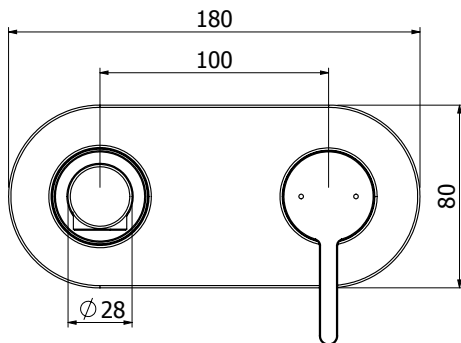

03-9210M
ARROW WALL MOUNTED BASIN
MIXER WITH 200MM SPOUT

FINISH: Chrome

CONSTRUCTION: Brass Body & Spout - Metal Plate

CARTRIDGE TYPE: 25mm ceramic

SUPPLY: Mains Pressure

CONNECTIONS: 1/2" BSP Female

WORKING PRESSURES: 150 - 500 kpa

OPERATING TEMPERATURE: 5°C to 70°C*

- 25mm ceramic disc cartridge
- Metal wall plate and cast brass spout for longevity
- Solid modern pin lever handle
- Body inlets - 1/2" BSP female
- Tiling template included for mixer body
- Suitable for mains pressure installation.
- Positive sealed faceplate
- Adjustable Stream Direction Aerator with slim stream flow director
- Left-hand or right-hand outlet variable option
- 20mm faceplate mount variability for ease of installation (*breach not included*)
- WELS 5 Star, 6 l/min