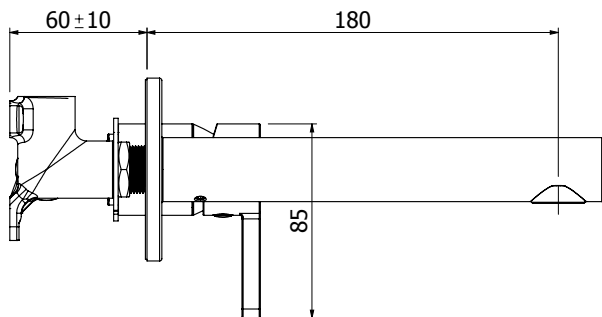

03-9210M
ARROW WALL MOUNTED BASIN
MIXER WITH 200MM SPOUT

FINISH: Chrome

CONSTRUCTION: Brass Body & Spout - Metal Plate

CARTRIDGE TYPE: 25mm ceramic

SUPPLY: Mains Pressure

CONNECTIONS: 1/2" BSP Female

WORKING PRESSURES: 150 - 500 kpa

OPERATING TEMPERATURE: 5°C to 70°C*

- 25mm ceramic disc cartridge
- Metal wall plate and cast brass spout for longevity
- Solid modern pin lever handle
- Body inlets - 1/2" BSP female
- Tiling template included for mixer body
- Suitable for mains pressure installation.
- Positive sealed faceplate
- Adjustable Stream Direction Aerator with slim stream flow director
- Left-hand or right-hand outlet variable option
- 20mm faceplate mount variability for ease of installation (*breach not included*)
- WELS 5 Star, 6 l/min