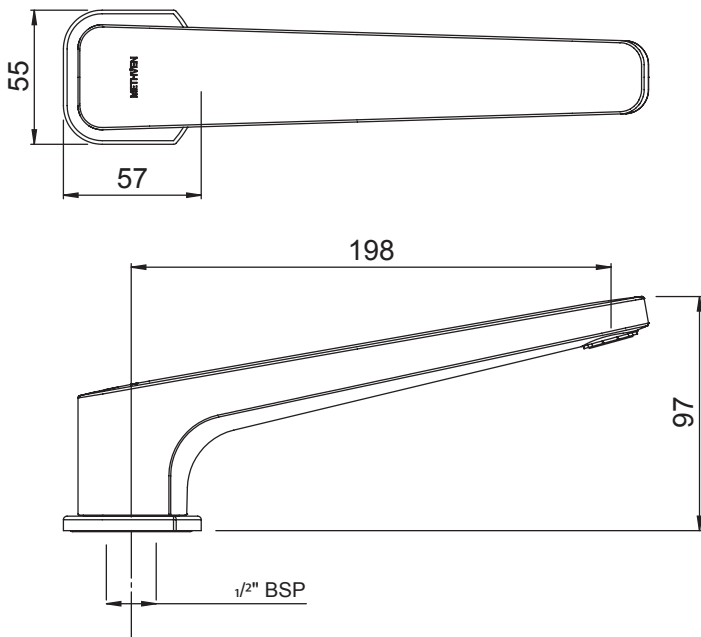

01-8406
WAIPORI HOB MOUNTED
SWIVEL SPOUT

FINISH: Chrome

CONSTRUCTION: Brass
CARTRIDGE TYPE: -
SUPPLY: Mains Pressure
CONNECTIONS: 1/2" BSP Female / Push-fit
WORKING PRESSURES: 150 - 500 kpa
OPERATING TEMPERATURE: 5°C to 70°C*

*Refer AS/NZS 3500

- Cast brass spout
- Swivel spout fitted with ASD aerator
- Inlet - 1/2" BSP female push-fit connection
- To complete the look, suitable for use with Waipori shower mixer or wall top assemblies (*sold separately*)
- Also suitable for spa bath applications
- WELS rating not required