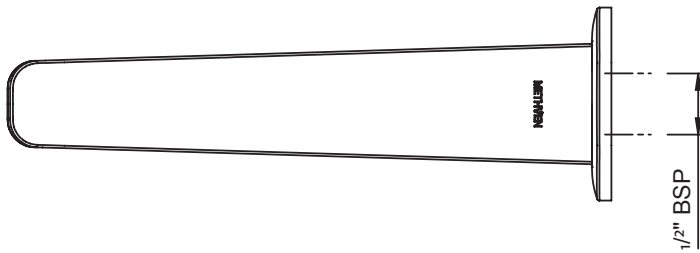

01-8383
WAIPORI WALL
MOUNTED BASIN SPOUT

FINISH: Chrome

CONSTRUCTION: Brass
CARTRIDGE TYPE: -
SUPPLY: Mains Pressure
CONNECTIONS: 1/2" BSP Female / Push-fit
WORKING PRESSURES: 150 - 500 kpa
OPERATING TEMPERATURE: 5°C to 70°C*

*Refer AS/NZS 3500

- Cast brass spout
- ASD aerator with slim stream flow director
- To complete the look, suitable for use with Waipori shower mixer or wall top assemblies (*sold separately*)
- Inlet - 1/2" BSP female push-fit connection
- WELS 4 Star, 7.5l/min