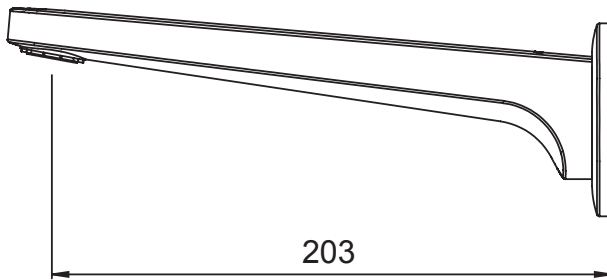

01-8383
WAIPORI WALL
MOUNTED BASIN SPOUT

FINISH: Chrome

CONSTRUCTION: Brass
CARTRIDGE TYPE: -
SUPPLY: Mains Pressure
CONNECTIONS: 1/2" BSP Female / Push-fit
WORKING PRESSURES: 150 - 500 kpa
OPERATING TEMPERATURE: 5°C to 70°C*

*Refer AS/NZS 3500

- Cast brass spout
- ASD aerator with slim stream flow director
- To complete the look, suitable for use with Waipori shower mixer or wall top assemblies (*sold separately*)
- Inlet - 1/2" BSP female push-fit connection
- WELS 4 Star, 7.5l/min