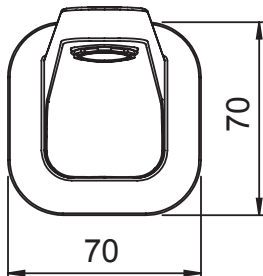

01-8383
WAIPORI WALL
MOUNTED BASIN SPOUT

FINISH: Chrome

CONSTRUCTION: Brass
CARTRIDGE TYPE: -
SUPPLY: Mains Pressure
CONNECTIONS: 1/2" BSP Female / Push-fit
WORKING PRESSURES: 150 - 500 kpa
OPERATING TEMPERATURE: 5°C to 70°C*

*Refer AS/NZS 3500

- Cast brass spout
- ASD aerator with slim stream flow director
- To complete the look, suitable for use with Waipori shower mixer or wall top assemblies (*sold separately*)
- Inlet - 1/2" BSP female push-fit connection
- WELS 4 Star, 7.5l/min