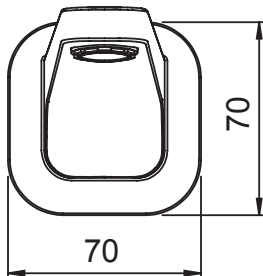

01-8369
WAIPORI WALL
MOUNTED BATH SPOUT

ASD
Aerator

FINISH: Chrome

CONSTRUCTION: Brass

CARTRIDGE TYPE: -

SUPPLY: Mains Pressure

CONNECTIONS: 1/2" BSP Female / Push-fit

WORKING PRESSURES: 150 - 500 kpa

OPERATING TEMPERATURE: 5°C to 70°C*

*Refer AS/NZS 3500

- Cast brass spout
- ASD aerator with slim stream flow director
- To complete the look, suitable for use with Waipori shower mixer or wall top assemblies (*sold separately*)
- Inlet - 1/2" BSP female push-fit connection
- WELS rating not required