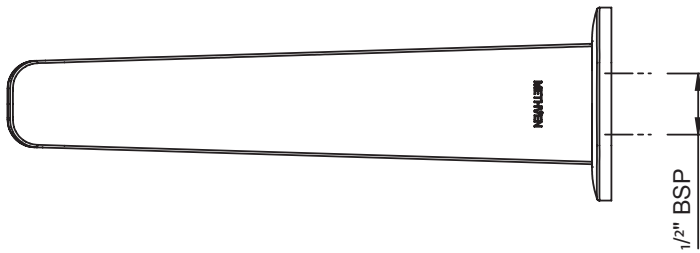

01-8369
WAIPORI WALL
MOUNTED BATH SPOUT

ASD
Aerator

FINISH: Chrome

CONSTRUCTION: Brass

CARTRIDGE TYPE: -

SUPPLY: Mains Pressure

CONNECTIONS: 1/2" BSP Female / Push-fit

WORKING PRESSURES: 150 - 500 kpa

OPERATING TEMPERATURE: 5°C to 70°C*

*Refer AS/NZS 3500

- Cast brass spout
- ASD aerator with slim stream flow director
- To complete the look, suitable for use with Waipori shower mixer or wall top assemblies (*sold separately*)
- Inlet - 1/2" BSP female push-fit connection
- WELS rating not required