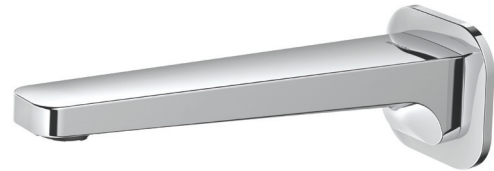

01-8369
WAIPORI WALL
MOUNTED BATH SPOUT

ASD
Aerator

FINISH: Chrome

CONSTRUCTION: Brass

CARTRIDGE TYPE: -

SUPPLY: Mains Pressure

CONNECTIONS: 1/2" BSP Female / Push-fit

WORKING PRESSURES: 150 - 500 kpa

OPERATING TEMPERATURE: 5°C to 70°C*

*Refer AS/NZS 3500

- Cast brass spout
- ASD aerator with slim stream flow director
- To complete the look, suitable for use with Waipori shower mixer or wall top assemblies (*sold separately*)
- Inlet - 1/2" BSP female push-fit connection
- WELS rating not required