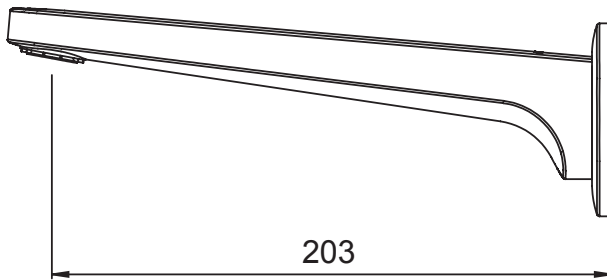

01-8369
WAIPORI WALL
MOUNTED BATH SPOUT

ASD
Aerator

FINISH: Chrome

CONSTRUCTION: Brass

CARTRIDGE TYPE: -

SUPPLY: Mains Pressure

CONNECTIONS: 1/2" BSP Female / Push-fit

WORKING PRESSURES: 150 - 500 kpa

OPERATING TEMPERATURE: 5°C to 70°C*

*Refer AS/NZS 3500

- Cast brass spout
- ASD aerator with slim stream flow director
- To complete the look, suitable for use with Waipori shower mixer or wall top assemblies (*sold separately*)
- Inlet - 1/2" BSP female push-fit connection
- WELS rating not required