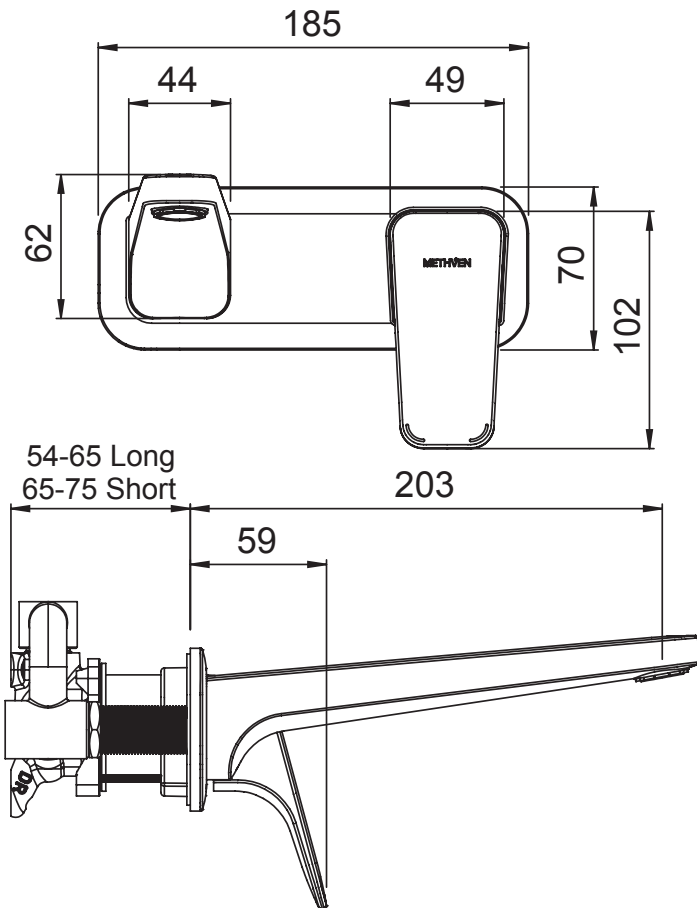

01-8246  
WAIPORI WALL MOUNTED  
BATH MIXER WITH PLATE

ASD  
Aerator

**FINISH:** Chrome

**CONSTRUCTION:** Brass body & spout / Metal plate

**CARTRIDGE TYPE:** 40mm ceramic

**SUPPLY:** Mains Pressure

**CONNECTIONS:** 1/2" BSP Female

**WORKING PRESSURES:** 150 - 500 kpa

**OPERATING TEMPERATURE:** 5°C to 70°C\*

\*Refer AS/NZS 3500

- 40mm ceramic disc cartridge can be adjusted to reduce water temperature settings, saving energy
- Metal wall plate and cast brass spout for longevity
- Solid easy-to-grip modular handle
- Spout fitted with Adjustable Stream Direction Aerator
- Includes wall breach
- Left-hand outlet only
- Two dome covers included to provide greater installation tolerance
- Body inlets - 1/2" BSP female
- Suitable for mains pressure installation
- WELS rating not required