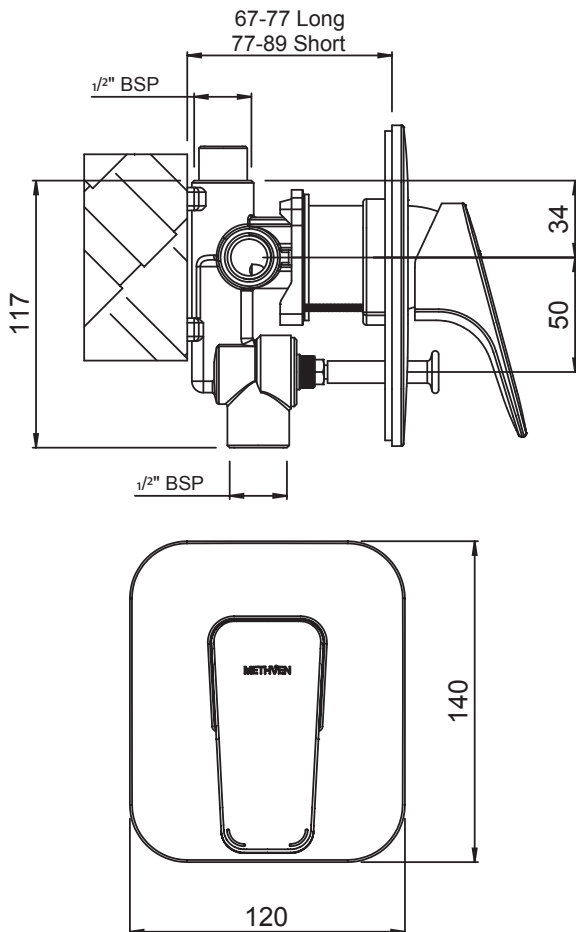

01-8185  
WAIPORI SHOWER  
MIXER WITH DIVERTER

**FINISH:** Chrome

**CONSTRUCTION:** Brass  
**CARTRIDGE TYPE:** 40mm ceramic  
**SUPPLY:** Mains Pressure  
**CONNECTIONS:** 1/2" BSP Female  
**WORKING PRESSURES:** 150 - 500 kpa  
**OPERATING TEMPERATURE:** 5°C to 70°C\*

\*Refer AS/NZS 3500

- Evenflo™ technology helps to ensure consistent water flow delivery to help prevent fluctuations in water temperature even when pressure is unbalanced. Precise temperature transition from cold to hot minimises the risk of scalding and thermal shock
- 40mm ceramic disc cartridge can be adjusted to reduce water temperature settings, saving energy
- Solid easy-to-grip modular handle
- Shower mixer with pull-out diverter defaults to bath spout
- Metal wall plate construction for longevity
- Two dome covers included to provide greater installation tolerance
- Incorporates brass lugs for ease of mounting
- Body inlets - 1/2" BSP female
- Suitable for mains pressure installation
- WELS rating not required