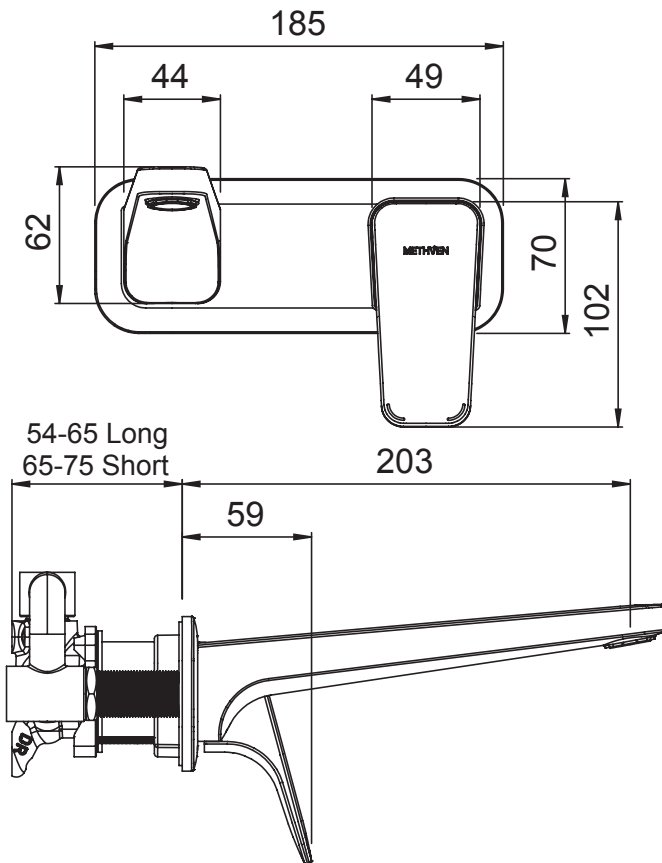

01-8123
WAIPORI WALL MOUNTED
BASIN MIXER WITH PLATE

FINISH: Chrome

CONSTRUCTION: Brass body & spout / Metal plate

CARTRIDGE TYPE: 40mm ceramic

SUPPLY: Mains Pressure

CONNECTIONS: 1/2" BSP Female

WORKING PRESSURES: 150 - 500 kpa

OPERATING TEMPERATURE: 5°C to 70°C*

*Refer AS/NZS 3500

- 40mm ceramic disc cartridge can be adjusted to reduce water temperature settings, saving energy
- Metal wall plate and cast brass spout for longevity
- Solid easy-to-grip modular handle
- Spout fitted with Adjustable Stream Direction Aerator with slim stream flow director
- Includes wall breach
- Left-hand outlet only
- Two dome covers included to provide greater installation tolerance
- Body inlets - 1/2" BSP female
- Suitable for mains pressure installation
- WELS 4 Star, 7.5l/min