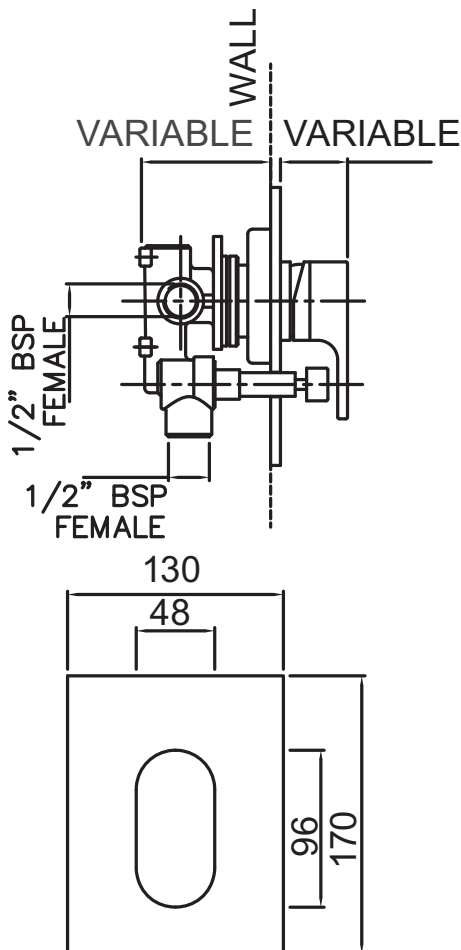

01-4200
**AMIO SHOWER MIXER
 WITH DIVERTER**

FINISH: Chrome

CONSTRUCTION: Brass
CARTRIDGE TYPE: 40mm ceramic
SUPPLY: Mains Pressure
CONNECTIONS: 1/2" BSP Female
WORKING PRESSURES: 150 - 500 kpa
OPERATING TEMPERATURE: 5°C to 70°C*

*Refer AS/NZS 3500

- Evenflo™ technology helps to ensure consistent water flow delivery to help prevent fluctuations in water temperature even when pressure is unbalanced. Precise temperature transition from cold to hot minimises the risk of scalding and thermal shock
- 40mm ceramic disc cartridge can be adjusted to reduce water temperature settings, saving energy
- Shower mixer with pull-out diverter defaults to bath spout
- Solid easy-to-grip handle
- Metal wall plate construction for longevity
- Incorporates brass lugs for ease of mounting
- Body inlets - 1/2" BSP female
- Suitable for mains pressure installation
- WELS rating not required