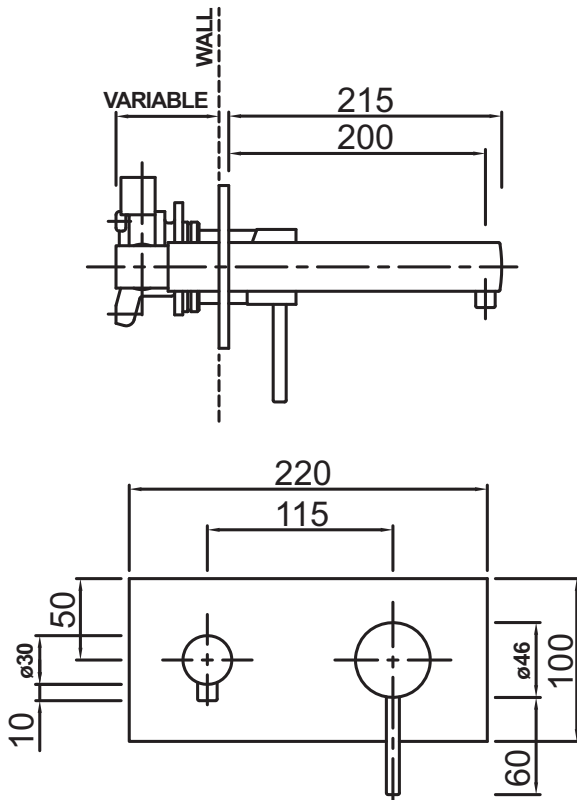

01-2053
**MINIMALIST WALL
 MOUNTED BASIN MIXER
 WITH PLATE**

FINISH: Chrome

CONSTRUCTION: Brass Body & Spout / Metal Plate

CARTRIDGE TYPE: 40mm ceramic

SUPPLY: Mains Pressure

CONNECTIONS: 1/2" BSP Female

WORKING PRESSURES: 150 - 500 kpa

OPERATING TEMPERATURE: 5°C to 70°C*

*Refer AS/NZS 3500

- 40mm ceramic disc cartridge can be adjusted to reduce water temperature settings, saving water
- Metal wall plate construction for longevity
- Pin lever handle
- Fixed spout fitted with Adjustable Stream Direction Aerator
- Positive sealed faceplate
- Includes wall breach
- Left-hand outlet only
- Body inlets - 1/2" BSP female
- Suitable for mains pressure installation
- WELS 4 Star, 7.5l/min