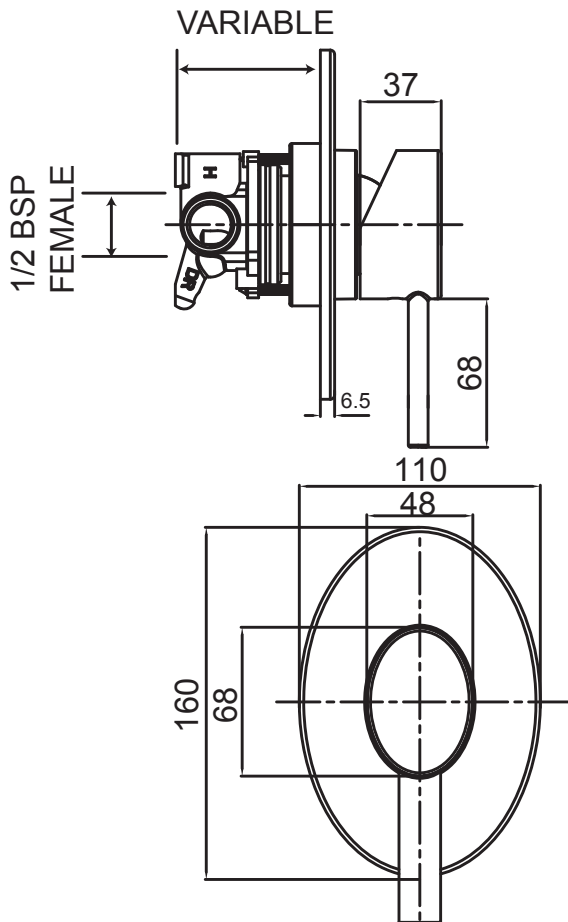

01-0103  
OVALO SHOWER  
MIXER

**FINISH:** Chrome

**CONSTRUCTION:** Brass body / Metal plate

**CARTRIDGE TYPE:** 40mm ceramic

**SUPPLY:** Mains Pressure

**CONNECTIONS:** 1/2" BSP Female

**WORKING PRESSURES:** 150 - 500 kpa

**OPERATING TEMPERATURE:** 5°C to 70°C\*

\*Refer AS/NZS 3500

- Evenflo™ technology helps to ensure consistent water flow delivery to help prevent fluctuations in water temperature even when pressure is unbalanced. Precise temperature transition from cold to hot minimises the risk of scalding and thermal shock
- 40mm ceramic disc cartridge can be adjusted to reduce water temperature settings, saving energy
- Metal wall plate construction for longevity
- Concealed faceplate fixing- no need for silicone sealing
- Positive sealed faceplate
- Incorporates brass lugs for ease of mounting
- Body inlets - 1/2" BSP female
- Suitable for mains pressure installation
- WELS rating not required