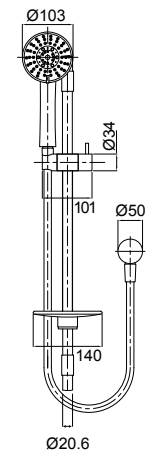

AMIO RAIL SHOWER 5 FUNCTION

- High quality 680mm solid metal rail and pillars for extra durability
- Height adjustable handset holder with easy to use, twist lock metal slider
- Rub clean silicon jets on the faceplate help to eliminate the build-up of limescale & calcium deposits, maintaining shower performance
- Stilo wall elbow and chrome soap dish
- Strong and durable SatinLux, twist-free hose
- 5 function adjustable spray handset
- WELS 3 star (9L/min)

Chrome

15-3053P

AMIO HAND SHOWER 5 FUNCTION