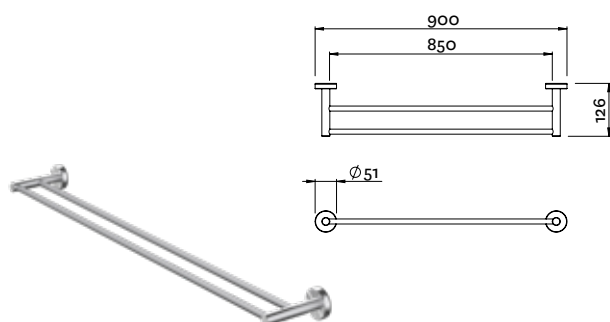

TŪROA DOUBLE TOWEL RAIL 900MM

- Constructed from 304 grade machined Stainless Steel
- 10 year replacement warranty
- Colour matched to Tūroa tapware and showers

Stainless Steel

TUDT900SS