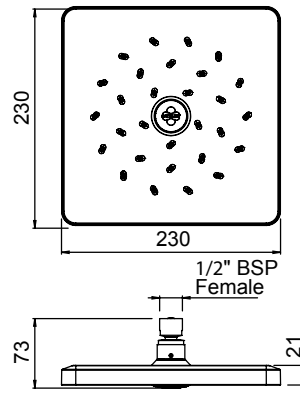

Satinjet® OVERHEAD SHOWER - SQUARE

- Brass adjustable ball joint connection
- Single function overhead drencher featuring Satinjet® spray
- WELS 3 star (9L/min)

Chrome & Graphite

OSQ230CPAU

Chrome & White

OSSQ230WHAU