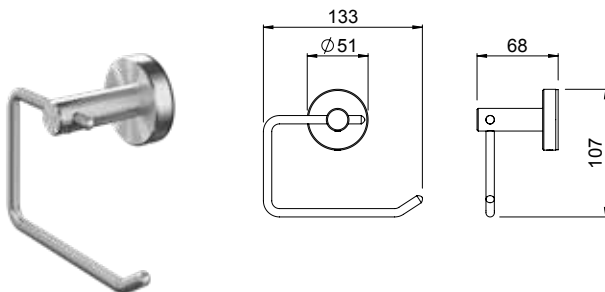

TŪROA HAND TOWEL RING

- Constructed from 304 grade machined Stainless Steel
- 10 year replacement warranty
- Colour matched to Tūroa tapware and showers

Stainless Steel

TUTRSS

TŪROA TOILET PAPER HOLDER

- Constructed from 304 grade machined Stainless Steel
- 10 year replacement warranty
- Colour matched to Tūroa tapware and showers