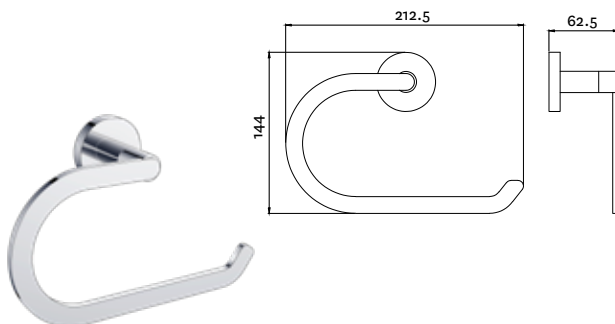

MAKU TOWEL RING

- Classic, minimal style
- Complete the look with Maku showers and tapware
- 10 year replacement warranty

Chrome

38-4303