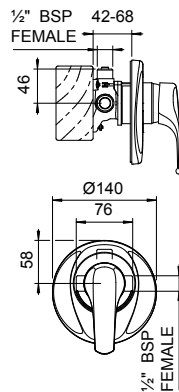

FUTURA SHOWER MIXER