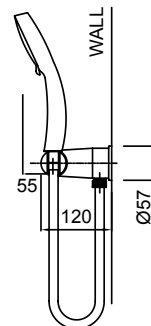

- Rub clean silicon jets on the faceplate help to eliminate the build-up of limescale & calcium deposits, maintaining shower performance
- Strong and durable SatinLux, twist-free hose
- Prince wall outlet bracket
- 5 function adjustable spray handset
- WELS 3 star (9L/min)

Chrome

15-3015P