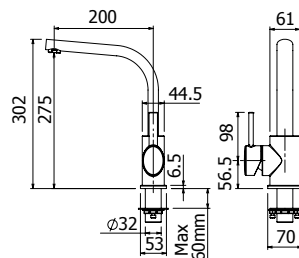

OVALO SINK MIXER

- 35mm ceramic disc cartridge can be adjusted to reduce the temperature setting, saving energy
- Swivel spout fitted with ASD aerator for optimised water stream direction
- Quick threaded sleeve fastening method
- Solid brass construction for longevity
- WELS 4 Star (7.5L/min)

Chrome

01-0301A