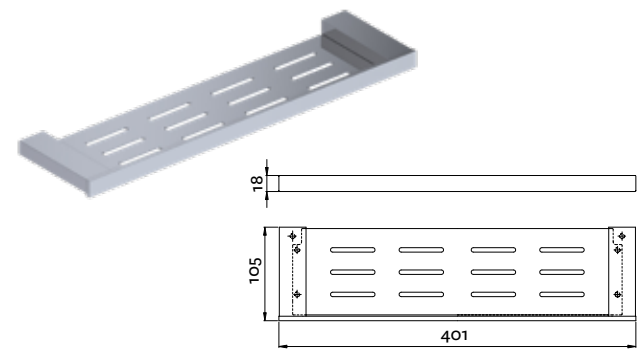

SQUARE BATHROOM SHELF

- Solid brass construction with a 5kg force capacity
- Complete the look with Waipori showers and tapware
- 10 year replacement warranty

Chrome 38-1708