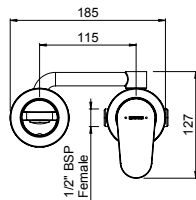

Chrome

AOHPSDCPAU

Matte Black

AOHPSDBKAU

Aio tapware combines intriguing sculptural contours with modern minimalist design.

AIO WALL MOUNTED BASIN MIXER WITH SPOUT

- 35mm ceramic disc cartridge can be adjusted to reduce the temperature setting, saving energy
- ASD aerator included for optimised water stream direction
- Wall breach included
- WELS 4 Star (7.5L/min)