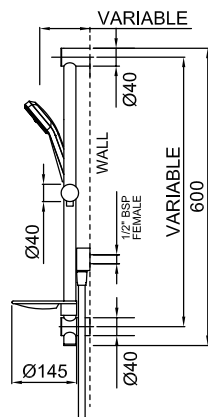

Designed as a natural evolution of the classic minimalist style, Maku is a collection for appreciators of modern elegance. This considered collection features refined cylindrical forms and compact, balanced proportions.

REGULAR COVERAGE

A compact and powerful spray for everyday showering.

Satinjet® MAKU RAIL SHOWER

- Features the revolutionary Satinjet® spray design. Twin jets of water collide into thousands of tiny droplets to deliver voluminous shower coverage
- Single function handset featuring Satinjet® spray
- Stylish 600mm round rail
- Adjustable bottom pillar for easy retrofit installation
- Height adjustable handset holder with easy-glide push button slider
- Strong and durable SatinLux, twist-free hose
- WELS 4 star (7.5L/min)

Chrome & Graphite

13-4601P