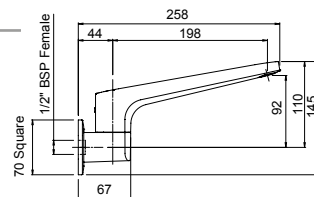

WAIPORI WALL MOUNTED SWIVEL BATH SPOUT

- Swivels at the base
- Slim stream shaper aerator with directional swivel
- Dezincification Resistant (DR) brass bodies help ensure greater durability
- Quick-fit spout connector
- Spout centre projection 240mm
- Cast brass swivel spout