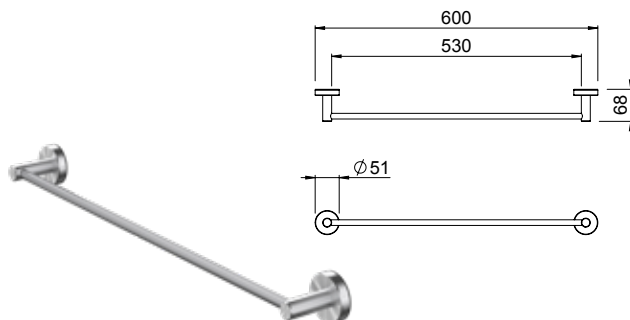

Stainless Steel

TUSTSS