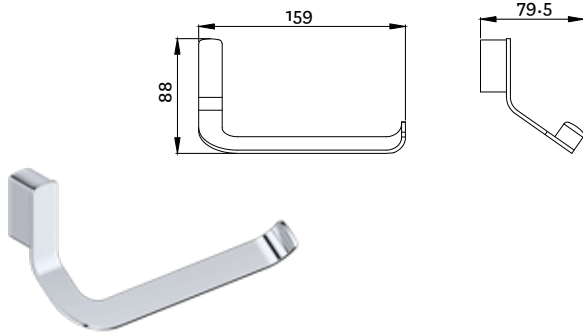

In our distinctive Waipori accessory collection, we have taken traditional geometric shapes and subtly tapered them for the modern bathroom to pair perfectly with Waipori tapware and showers.

WAIPORI TOILET ROLL HOLDER

- Solid brass construction with a 5kg force capacity
- Complete the look with Waipori showers and tapware
- 10 year replacement warranty

Chrome

38-3405