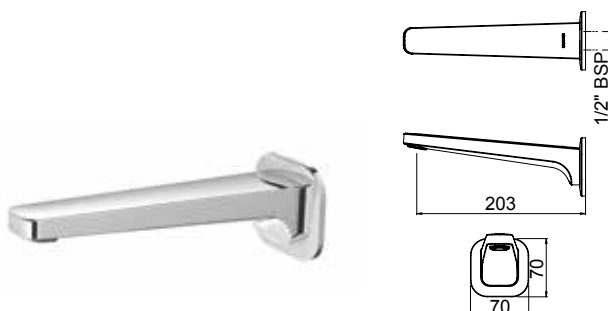

WAIPORI WALL MOUNTED BASIN SPOUT

- Easy Push-fit installation prevents damage to tiles or painted surfaces
- ASD aerator included for optimised water stream direction
- Cast brass spout
- WELS 4 Star (7.5L/min)

Chrome

01-8383