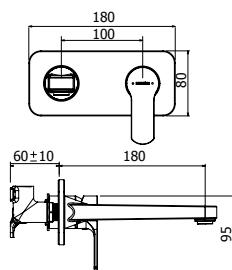

03-9869M

- 25mm ceramic disc cartridge
- Metal wall plate and solid cast brass spout for longevity
- Left-hand or right-hand outlet variable option
- Breech not included
- Solid easy-to-grip handle
- Flush mounted aerator with slim stream flow director
- WELS 5 Star (6L/min)