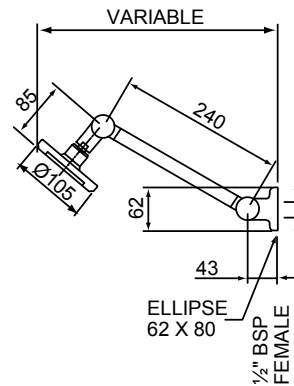

Satinjet® KIRI HI RISE SHOWER

- Features the revolutionary Satinjet® spray design. Twin jets of water collide into thousands of tiny droplets to deliver voluminous shower coverage
- Single function shower rose featuring Satinjet® spray
- Height adjustable, never droop, brass hi rise arm that will not loosen or droop with use
- Brass, adjustable ball joint connection
- WELS 4 star (7.5L/min)

Chrome & Graphite

13-7015