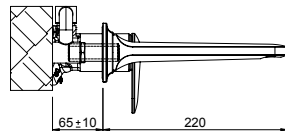

AIO WALL MOUNTED BATH MIXER WITH SPOUT