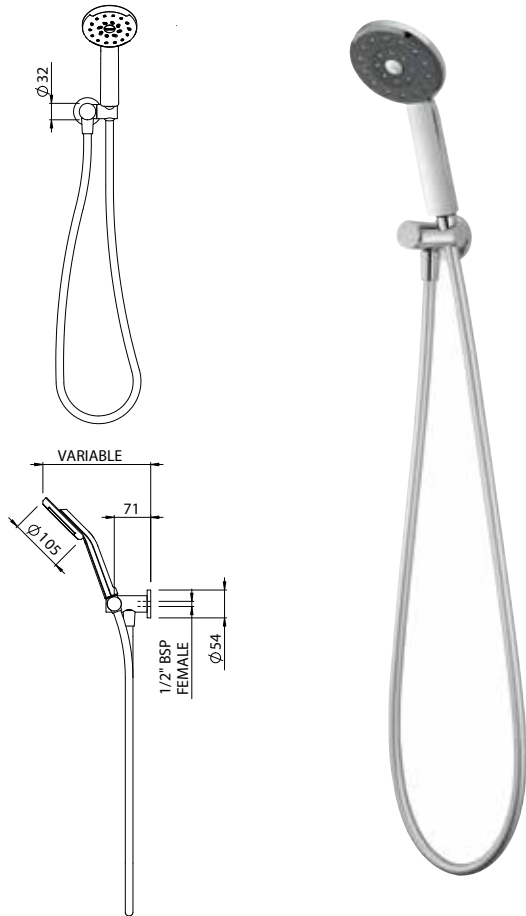

Kiri is our answer for lovers of clean lines and dynamic forms. This solid architectural style makes its presence known in your bathroom, but not on the environment.

WIDE COVERAGE

A wider, well-balanced spray for superior body coverage.

Satinjet® KIRI HAND SHOWER

- Features the revolutionary Satinjet® spray design. Twin jets of water collide into thousands of tiny droplets to deliver voluminous shower coverage
- Single function handset featuring Satinjet® spray
- Stylish round wall outlet bracket
- Strong and durable twist-free, SatinLux Hose
- WELS 4 star (7.5L/min)

Chrome & Graphite

13-3109P