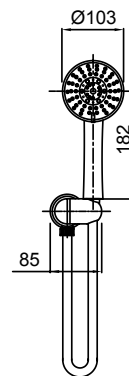

- Rub clean silicon jets on the faceplate help to eliminate the build-up of limescale & calcium deposits, maintaining shower performance
- Strong and durable SatinLux, twist-free hose
- Prince wall outlet bracket
- 5 function adjustable spray handset
- WELS 3 star (9L/min)

Chrome

15-3015P