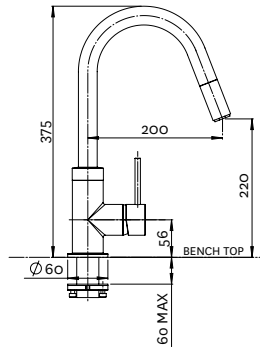

Chrome

02-9402

Satin Chrome

02-9419

Black Accent

02-1055

CULINARY GOOSENECK PULL OUT SINK MIXER

- 40mm ceramic disc cartridge
- Fully flexible and retractable stainless steel pull-out hose
- 360° swivel spout fitted with aerator
- Integral non-return valve prevents cross-feeding and backflow
- Solid brass construction for longevity
- Solid pin lever handle
- WELS 4 Star (7.5L/min)