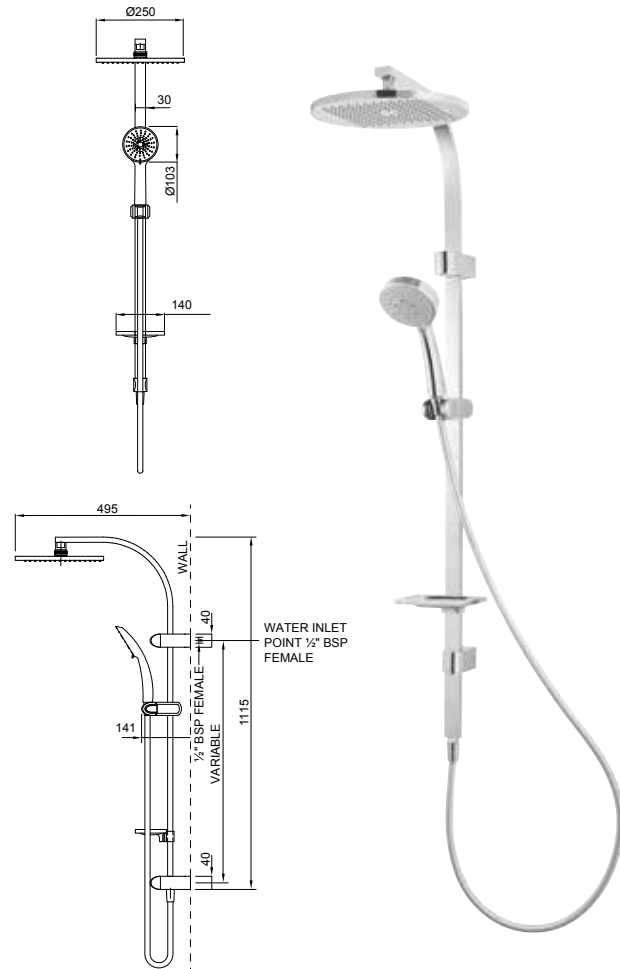

AMIO TWIN SHOWER SYSTEM 5 FUNCTION

- Exposure rail with in-built water delivery point to eliminate the need for a separate wall elbow
- Easily switches from handset to overhead shower with the integrated water diverter
- Height adjustable handset holder with easy to use metal slider
- Rub clean silicon jets on the faceplate help to eliminate the build-up of limescale & calcium deposits, maintaining shower performance
- 5 function adjustable spray handset
- WELS 3 star (9L/min)

AMIO RAIL SHOWER 5 FUNCTION

- High quality 680mm solid metal rail and pillars for extra durability
- Height adjustable handset holder with easy to use, twist lock metal slider
- Rub clean silicon jets on the faceplate help to eliminate the build-up of limescale & calcium deposits, maintaining shower performance
- Stilo wall elbow and chrome soap dish
- Strong and durable SatinLux, twist-free hose
- 5 function adjustable spray handset
- WELS 3 star (9L/min)