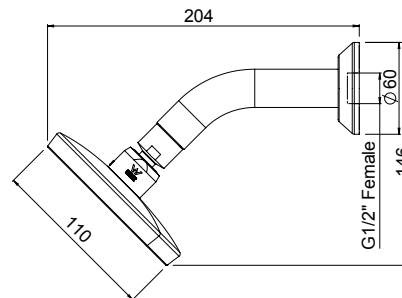

Satinjet® KIRI MK2 LOW FLOW WALL SHOWER ON MODERN ARM

- Features the revolutionary Satinjet® spray design. Twin jets of water collide into thousands of tiny droplets to deliver voluminous shower coverage
- Single function shower rose featuring Satinjet® spray
- Water flow is optimised to be water efficient, without compromising the luxurious spray performance
- Easy retrofit installation
- WELS 4 star (5L/min)

Chrome

KRLFCACP