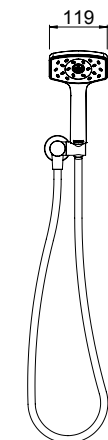

Satinjet® WAIPORI HAND SHOWER

- Features the revolutionary Satinjet® spray design. Twin jets of water collide into thousands of tiny droplets to deliver voluminous shower coverage
- Single function handset featuring Satinjet® spray
- Stylish round wall outlet bracket
- Strong and durable, twist-free SatinLux hose
- WELS 3 star (9L/min)

Chrome & White

WAWOBCPWHAU