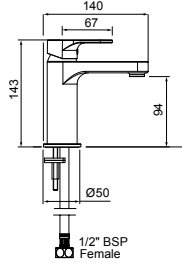

The Glide range is a perfect addition to any contemporary bathroom. Elegant flowing lines, organic curves and an easy to use solid handle results in a complete range which is both functional and beautiful.

GLIDE BASIN MIXER

- 25mm ceramic disc cartridge
- Fixed cast spout fitted with aerator
- Twin-stud mounting for secure basin installation
- Solid brass construction for longevity
- Solid easy-to-grip handle
- WELS 5 Star (6L/min)

Chrome

03-9708M

Matte Black

03-9708MBK