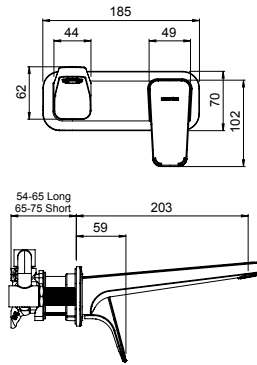

We're proud to stand by each and every one of our products with a warranty. The reason for this is simple: we manage the design and engineering of our products, so that we have control over the process from start to finish. We constantly push for perfection. In fact there is not a single component that hasn't been considered and refined for quality and durability.

WAIPORI WALL MOUNTED BASIN MIXER WITH SPOUT

- 40mm ceramic disc cartridge can be adjusted to reduce the temperature setting, saving energy
- ASD aerator included for optimised water stream direction
- Wall breach included
- Metal wall plate construction for longevity
- Solid easy-to-grip modular handles
- Two dome covers included to provide greater installation tolerance
- WELS 4 Star (7.5L/min)

Chrome

01-8123