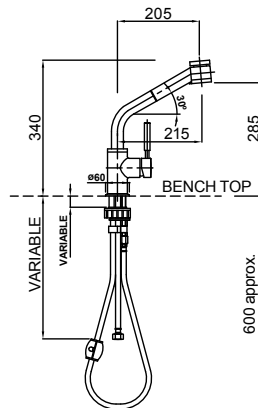

Chrome

01-2350

Matte Black

01-2350MBK

MINIMALIST HI RISE PULL OUT SINK MIXER

- 40mm ceramic disc cartridge can be adjusted to reduce the temperature setting, saving energy
- Fully flexible and retractable stainless steel pull-out hose
- 360° swivel spout fitted with twin action spray - aerated and rain
- Solid brass construction for longevity
- Solid pin lever handle
- WELS 4 Star (7.5L/min)