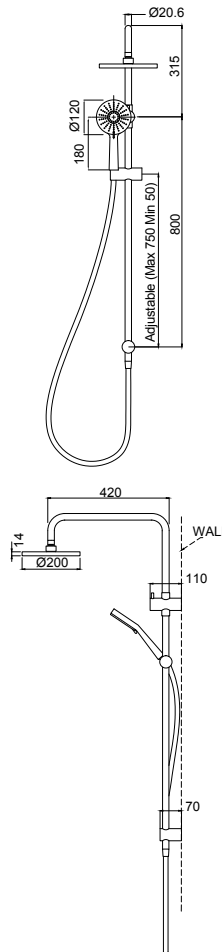

Airstream™ KROME TWIN SHOWER SYSTEM

- Advanced Airstream™ spray mixes air with water to create a softer, lighter & voluminous shower experience
- 3 function, adjustable spray handset with single function overhead drencher
- Exposure rail with in-built water delivery point to eliminate the need for a separate wall elbow
- Easily switches from handset to overhead shower with the integrated water diverter
- Height adjustable handset holder with push button slider
- Adjustable bottom pillar for easy retrofit installation
- Strong and durable SatinLux, twist-free hose
- WELS 3 star (9L/min)

Chrome

17-7134M

Matte Black

17-7134MBK