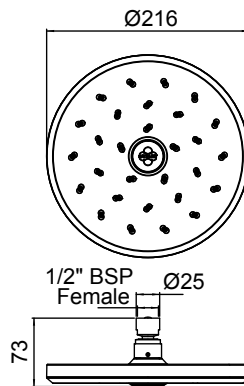

- Brass adjustable ball joint connection
- Single function overhead drencher featuring Satinjet® spray
- WELS 3 star (9L/min)

Chrome & Graphite

13-7503