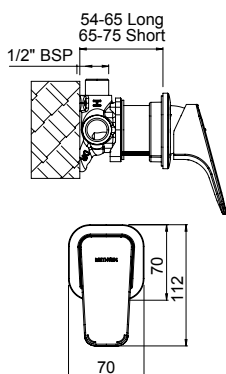

Chrome

01-8109

Matte Black

01-8109MBK

WAIPORI SHOWER MIXER

- 40mm ceramic disc cartridge can be adjusted to reduce the temperature setting, saving energy
- Incorporates brass lugs for ease of mounting
- Metal wall plate construction for longevity
- Solid easy-to-grip modular handles
- Two dome covers included to provide greater installation tolerance