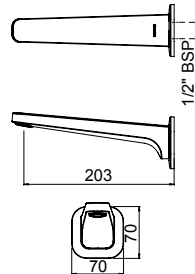

WAIPORI WALL MOUNTED BATH SPOUT