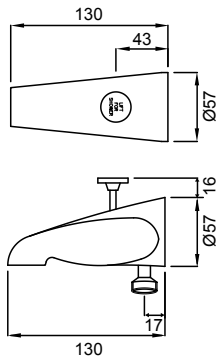

ECONOMY WALL MOUNTED BATH SPOUT WITH DIVERTER

- Spout with pull-out diverter defaults to bath spout

Chrome

36-0109