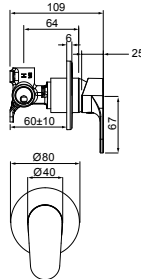

Chrome

03-9708M

Matte Black

03-9708MBK

GLIDE SHOWER MIXER

- 25mm ceramic disc cartridge
- Incorporates brass lugs for ease of mounting
- Suitable for wall cavities 70mm or greater
- Metal wall plate construction for longevity
- Solid easy-to-grip handle
- Positive sealed faceplate