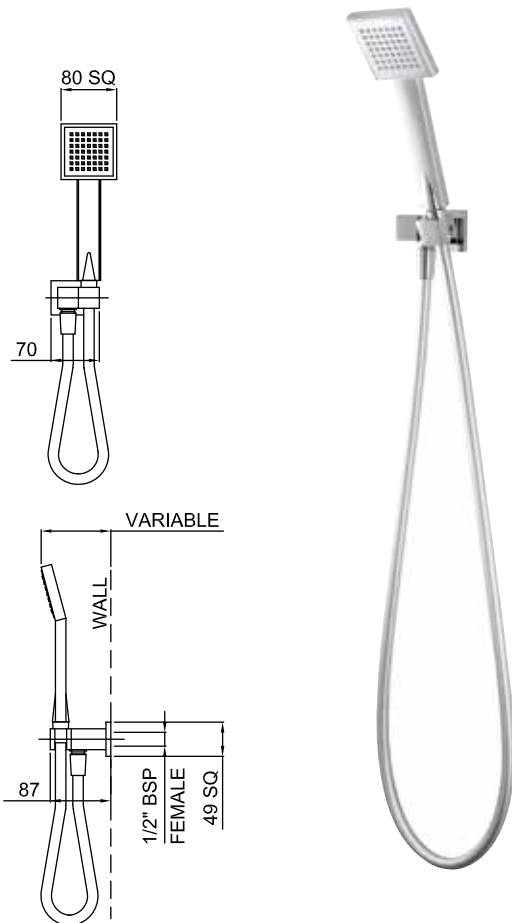

We're proud to stand by each and every one of our products with a warranty. The reason for this is simple: we manage the design and engineering of our products, so that we have control over the process from start to finish. We constantly push for perfection. In fact there is not a single component that hasn't been considered and refined for quality and durability.

RERE HAND SHOWER

- Stylish deluxe square wall outlet bracket
- Strong and durable SatinLux, twist-free hose
- WELS 3 star (9L/min)

Chrome

16-0501