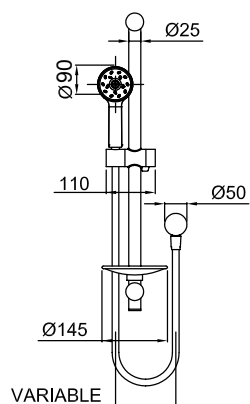

Designed as a natural evolution of the classic minimalist style, Maku is a collection for appreciators of modern elegance. This considered collection features refined cylindrical forms and compact, balanced proportions.

REGULAR COVERAGE

A compact and powerful spray for everyday showering.

Satinjet® MAKU RAIL SHOWER

- Features the revolutionary Satinjet® spray design. Twin jets of water collide into thousands of tiny droplets to deliver voluminous shower coverage
- Single function handset featuring Satinjet® spray
- Stylish 600mm round rail
- Adjustable bottom pillar for easy retrofit installation
- Height adjustable handset holder with easy-glide push button slider
- Strong and durable SatinLux, twist-free hose
- WELS 4 star (7.5L/min)

Chrome & Graphite

13-4601P