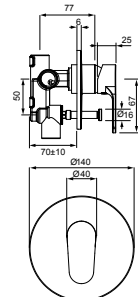

Chrome

03-9753M

Matte Black

03-9753MBK

GLIDE SHOWER MIXER WITH DIVERTER

- 25mm ceramic disc cartridge
- Shower mixer with pull-out diverter defaults to bath spout
- Incorporates brass lugs for ease of mounting
- Suitable for wall cavities 70mm or greater
- Metal wall plate construction for longevity
- Solid easy-to-grip handle
- Positive sealed faceplate