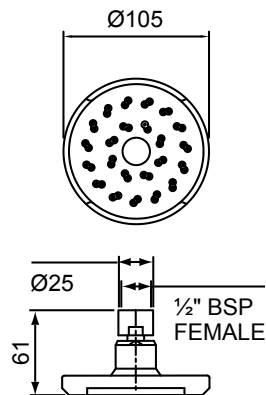

Satinjet®

KIRI WALL SHOWER ROSE

- Features the revolutionary Satinjet® spray design. Twin jets of water collide into thousands of tiny droplets to deliver voluminous shower coverage
- Single function shower rose featuring Satinjet® spray
- Brass, adjustable ball joint connection
- WELS 4 star (7.5L/min)

Chrome & Graphite

13-7404P