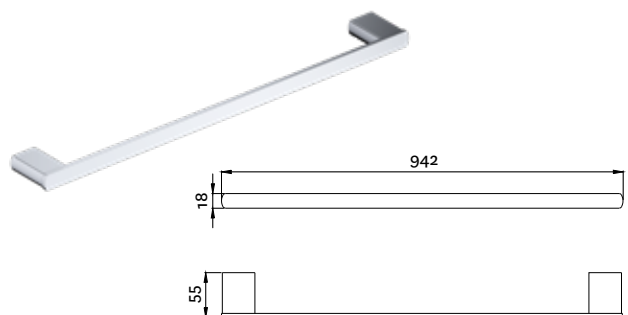

WAIPORI SINGLE TOWEL RAIL 900MM

- Solid brass construction with a 5kg force capacity
- Complete the look with Waipori showers and tapware
- 10 year replacement warranty

Chrome

38-3917