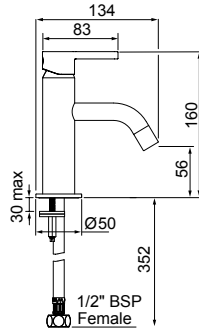

Beautifully designed to reflect the latest in luxury modern trends, the Arrow tapware range will glorify any space. Flowing curved spouts combined with modern pin lever easy to use handle delivers a style which not only looks amazing but is intuitive to use.

ARROW BASIN MIXER

- 25mm ceramic disc cartridge
- Fixed cast spout fitted with aerator
- Twin-stud mounting for secure basin installation
- Solid brass construction for longevity
- Solid modern pin lever handle
- WELS 5 Star (6L/min)

Chrome

03-9104M