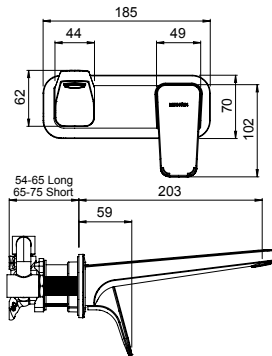

WAIPORI WALL MOUNTED BATH MIXER WITH SPOUT

- 40mm ceramic disc cartridge can be adjusted to reduce the temperature setting, saving energy
- ASD aerator included for optimised water stream direction
- Wall breach included
- Metal wall plate construction for longevity
- Solid easy-to-grip modular handles
- Two dome covers included to provide greater installation tolerance

Chrome

01-8246