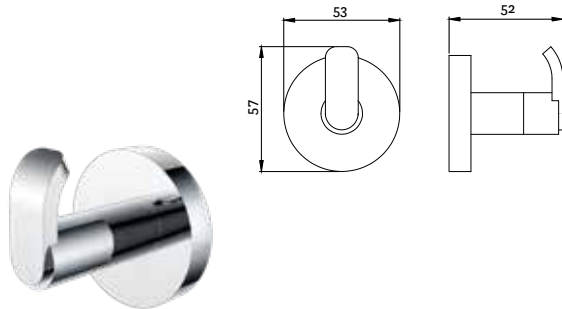

MAKU ROBE HOOK

- Classic, minimal style
- Complete the look with Maku showers and tapware
- 10 year replacement warranty

Chrome

38-4204

MAKU SOAP DISH

- Classic, minimal style
- Complete the look with Maku showers and tapware
- 10 year replacement warranty