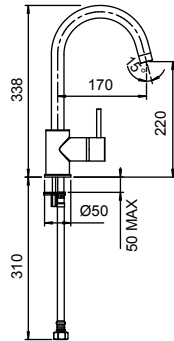

Chrome

01-8628

MINIMALIST CURVED GOOSENECK SINK MIXER

- 40mm ceramic disc cartridge can be adjusted to reduce the temperature setting, saving energy
- Swivel spout fitted with ASD aerator for optimised water stream direction
- Twin-stud mounting for secure sink installation
- Solid brass construction for longevity
- Solid pin lever handle
- Solid brass construction for longevity
- Solid pin lever handle
- WELS 4 Star (7.5L/min)