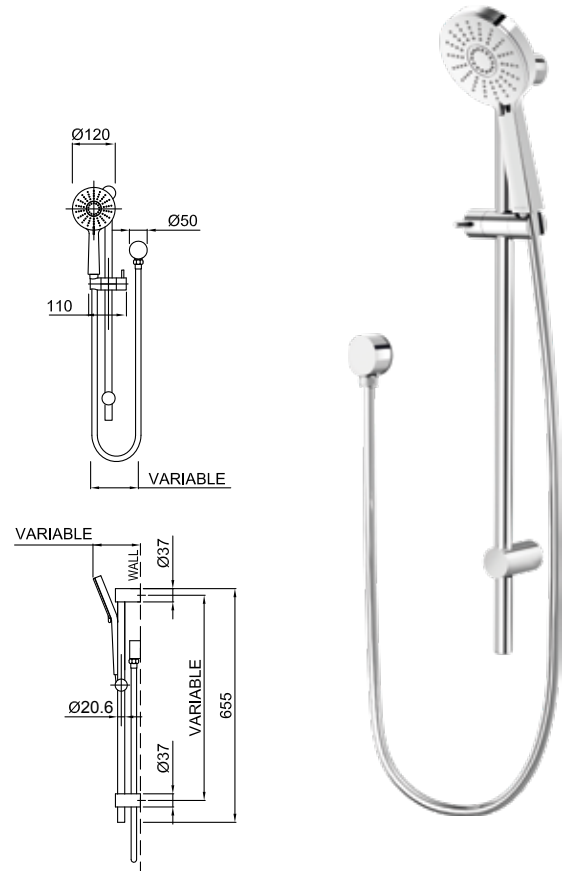

Airstream™ KROME TWIN SHOWER SYSTEM SHORT

- Advanced Airstream™ spray mixes air with water to create a softer, lighter & voluminous shower experience
- 3 function, adjustable spray handset with single function overhead drencher
- Short exposure rail with in-built water delivery point and handset holder to eliminate the need for a separate wall elbow
- Easy switch from handset to overhead drencher with the water diverter
- Easy screw-off, screw-on installation with no drilling required
- WELS 3 star (9L/min)

Chrome

17-7165M

Airstream™ KROME RAIL SHOWER 3 FUNCTION

- Advanced Airstream™ spray mixes air with water to create a softer, lighter & voluminous shower experience
- 3 function, adjustable spray handset
- Stylish 655mm brass rail with an adjustable pillar to allow easy retrofit to existing holes
- Height adjustable handset holder with twist lock metal slider
- Strong and durable SatinLux, twist-free hose
- WELS 3 star (9L/min)