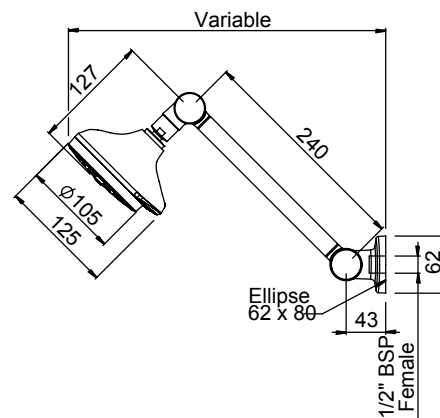

Satinjet® FUTURA HI RISE SHOWER

- Features the revolutionary Satinjet® spray design. Twin jets of water collide into thousands of tiny droplets to deliver voluminous shower coverage
- Dual spray shower rose featuring Satinjet® spray and a massage spray
- Unique push button built into rose to change spray pattern
- Height adjustable, never droop, brass hi rise arm that will not loosen or droop with use
- Brass, adjustable ball joint connection
- WELS 3 star (9L/min)

Chrome & Graphite

13-5011