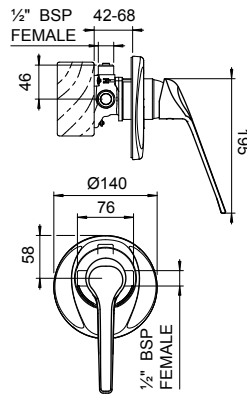

NAIDA INDEPENDENT LIVING EXTENDED LEVER SHOWER MIXER