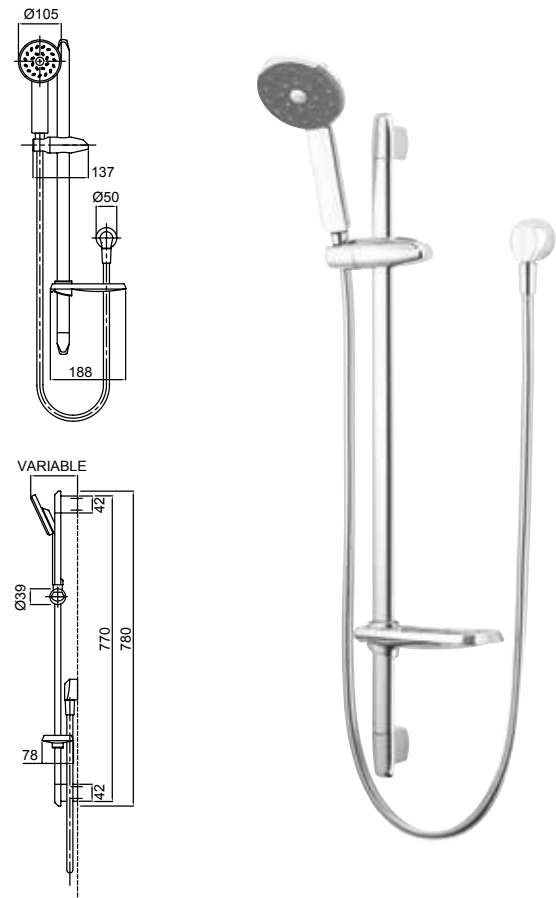

Satinjet® KIRI RAIL SHOWER

- Features the revolutionary Satinjet® spray design. Twin jets of water collide into thousands of tiny droplets to deliver voluminous shower coverage
- Single function handset featuring Satinjet® spray
- High quality 770mm elliptical rail with solid metal mounting points for extra durability
- Height adjustable, push button slider with reinforced metal handset holder
- Strong and durable twist-free, SatinLux Hose
- WELS 4 star (7.5L/min)

Chrome & Graphite

13-3208P