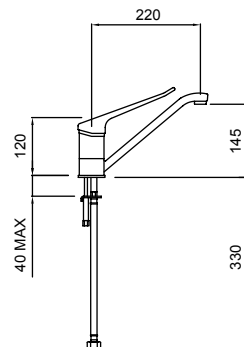

NAIDA INDEPENDENT LIVING EXTENDED LEVER SINK MIXER

- Twin-stud mounting for secure basin installation
- Easy to distinguish hot and cold indicators
- Extended solid lever handle
- Solid brass construction for longevity
- Solid easy-to-grip handle
- WELS 4 Star (7.5L/min)

Chrome

02-8306