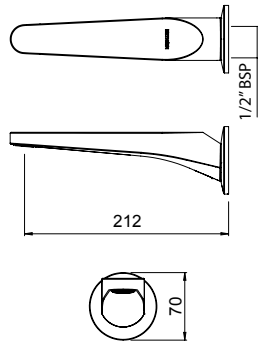

A diverse range of spouts to easily match to your basin or bath shape and style.

MAKU WALL MOUNTED BATH SPOUT

- Easy Push-fit installation prevents damage to tiles or painted surfaces
- ASD aerator included for optimised water stream direction
- Cast brass spout

Chrome

01-8765