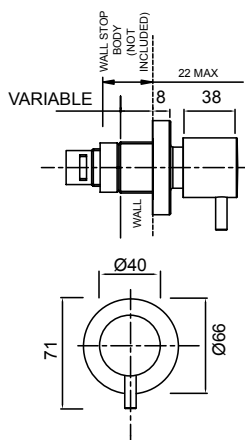

MINIMALIST WALL TOP ASSEMBLIES