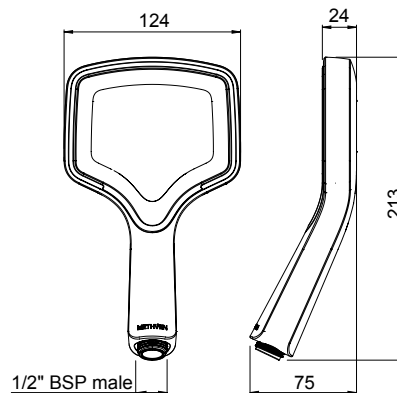

Aurajet® RUA HANDSET

- Features next generation Aurajet® spray technology
- Unique square-halo shaped single function showerhead
- Easy screw-off, screw-on installation
- Engineered polymer with hydrophobic properties to resist limescale build-up
- WELS 4 star (7.5L/min)

Chrome

RUHSCPAU