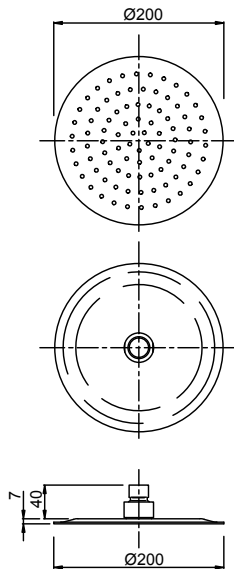

We're proud to stand by each and every one of our products with a warranty. The reason for this is simple: we manage the design and engineering of our products, so that we have control over the process from start to finish. We constantly push for perfection. In fact there is not a single component that hasn't been considered and refined for quality and durability.

ROUND OVERHEAD SHOWER (200MM)

- Overhead shower thickness 7mm, creating a sleek minimal profile
- Brass adjustable ball joint connection
- 304 grade stainless steel shower head
- WELS 3 star (9L/min)

Stainless Steel

ORO200CPA