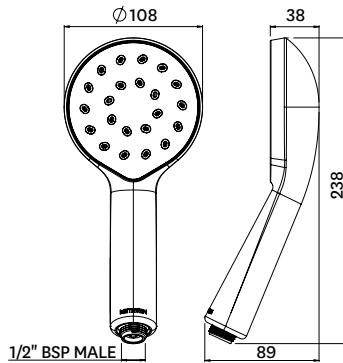

Satinjet® KIRI MK2 HANDSET

- Features the revolutionary Satinjet® spray design. Twin jets of water collide into thousands of tiny droplets to deliver voluminous shower coverage
- Single function handset featuring Satinjet® spray
- Easy screw-off, screw on installation
- WELS 3 star (9L/min)