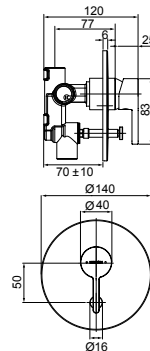

ARROW SHOWER MIXER WITH DIVERTER

- 25mm ceramic disc cartridge
- Shower mixer with pull-out diverter defaults to bath spout
- Incorporates brass lugs for ease of mounting
- Suitable for wall cavities 70mm or greater
- Solid brass construction for longevity
- Solid modern pin lever handle
- Metal wall plate construction for longevity

Chrome

03-9203M