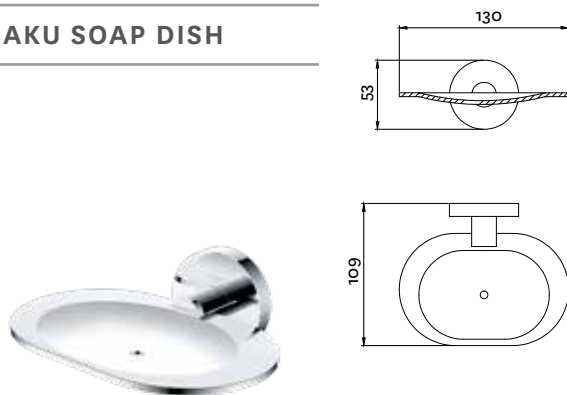

MAKU ROBE HOOK

- Classic, minimal style
- Complete the look with Maku showers and tapware
- 10 year replacement warranty

Chrome

38-4204

MAKU SOAP DISH

- Classic, minimal style
- Complete the look with Maku showers and tapware
- 10 year replacement warranty