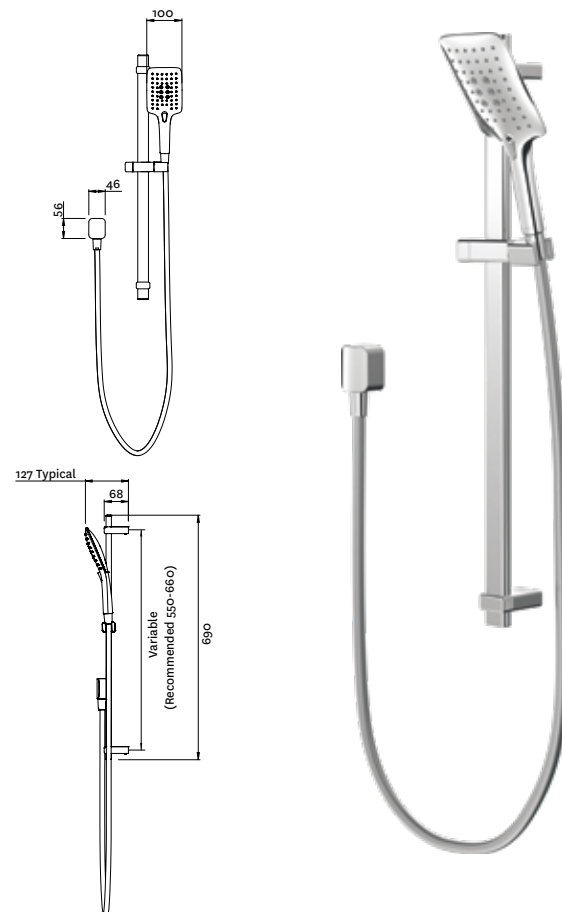

AMIO RAIL SHOWER 5 FUNCTION

- High quality 680mm solid metal rail and pillars for extra durability
- Height adjustable handset holder with easy to use, twist lock metal slider
- Rub clean silicon jets on the faceplate help to eliminate the build-up of limescale & calcium deposits, maintaining shower performance
- Stilo wall elbow and chrome soap dish
- Strong and durable SatinLux, twist-free hose
- 5 function adjustable spray handset
- WELS 3 star (9L/min)

Chrome

15-3015P

The Easy-Click range allows a seamless transition between shower sprays with the simple click of a button and features a design that marries on-trend minimalism and adjustability.

WIDE COVERAGE

A wider, well-balanced spray for superior body coverage.

Airstream™ EASY-CLICK ROUND TELESCOPIC RAIL SHOWER 3 FUNCTION

- Advanced Airstream™ spray mixes air with water to create a softer, lighter & voluminous shower experience
- Telescopic rail slides out to extend rail height by 380mm for a maximum height of 1070mm
- Interchangeable handset position allows handset to be placed in optional overhead position
- Round rail with solid mounting points for extra durability
- Height adjustable handset holder with push button slider
- 3 function, adjustable spray handset with simple Easy-Click push button
- WELS 4 star (7.5L/min)

Chrome

19-2106

Airstream™ EASY-CLICK SQUARE RAIL SHOWER 3 FUNCTION

- Advanced Airstream™ spray mixes air with water to create a softer, lighter & voluminous shower experience
- 3 function, adjustable spray handset with simple Easy-Click push button
- Rub clean silicon jets on the faceplate help to eliminate the build-up of limescale & calcium deposits, maintaining shower performance
- Stylish square 690mm rail with adjustable pillars to allow easy retrofit to existing holes
- Height adjustable handset holder with twist-lock slider
- WELS 4 star (7.5L/min)