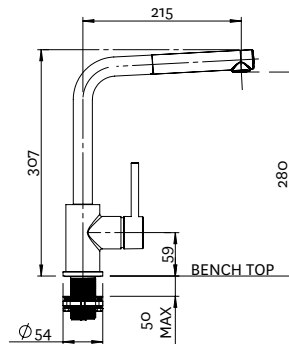

We're proud to stand by each and every one of our products with a warranty. The reason for this is simple: we manage the design and engineering of our products, so that we have control over the process from start to finish. We constantly push for perfection. In fact there is not a single component that hasn't been considered and refined for quality and durability.

CULINARY METRO PULL OUT SINK MIXER

- 40mm ceramic disc cartridge
- Fully flexible and retractable stainless steel pull-out hose
- 360° L-shaped swivel spout fitted with aerator
- Integral non-return valve prevents cross-feeding and backflow
- Solid brass construction for longevity
- Solid pin lever handle
- WELS 4 Star (7.5L/min)

Chrome

02-9457