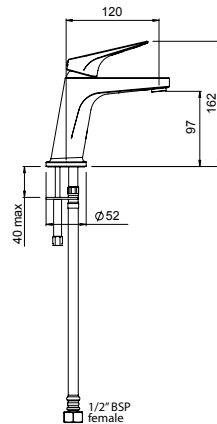

Designed as a natural evolution of the classic minimalist style shower and tapware, Maku is a collection for appreciators of modern elegance. This considered collection features refined cylindrical forms and compact, balanced proportions.

MAKU BASIN MIXER

- 25mm ceramic disc cartridge can be adjusted to reduce the temperature setting, saving energy
- ASD aerator included for optimised water stream direction
- Twin-stud mounting for secure basin installation
- Solid brass construction for longevity
- Solid easy-to-grip handle
- Integrated base ring eliminates potential build-up of dirt, making cleaning easier
- WELS 4 Star (7.5L/min)

Chrome

01-8505