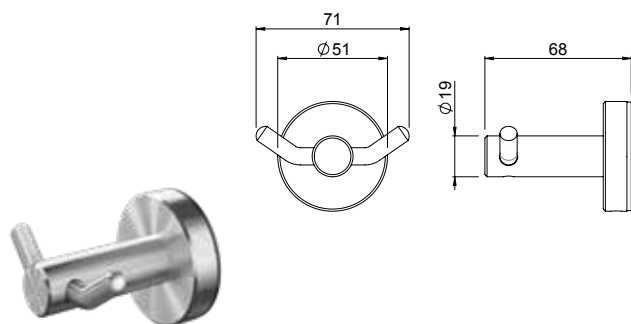

To complement our range of stainless steel showers and tapware, we have matching accessories to complete the look in any modern bathroom. The Tūroa collection is crafted from high-grade stainless steel which is both beautiful and durable.

TŪROA ROBE HOOK