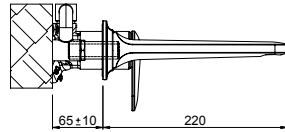

Chrome

AOHPSDCPAU

Matte Black

AOHPSDBKAU

Aio tapware combines intriguing sculptural contours with modern minimalist design.

AIO WALL MOUNTED BASIN MIXER WITH SPOUT

- 35mm ceramic disc cartridge can be adjusted to reduce the temperature setting, saving energy
- ASD aerator included for optimised water stream direction
- Wall breach included
- WELS 4 Star (7.5L/min)