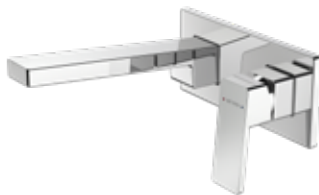

Chrome

03-9494M

Matte Black

03-9494MBK

BLAZE WALL MOUNTED BATH MIXER WITH SPOUT (200MM)

- 25mm ceramic disc cartridge
- Metal wall plate and solid cast brass spout for longevity
- Breech not included
- Solid easy-to-grip handle