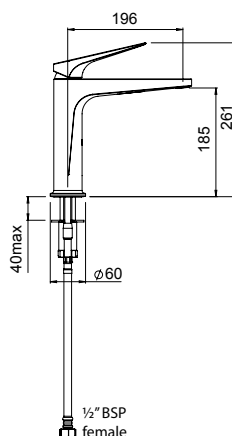

MAKU SINK MIXER

- 35mm ceramic disc cartridge can be adjusted to reduce the temperature setting, saving energy
- Swivel spout fitted with ASD aerator for optimised water stream direction
- Twin-stud mounting for secure sink installation
- Solid brass construction for longevity
- Solid easy-to-grip handle
- Concealed swivel operation at base of mixer
- Integrated base ring eliminates potential build-up of dirt, making cleaning easier
- WELS 4 Star (7.5L/min)

Chrome

01-8628