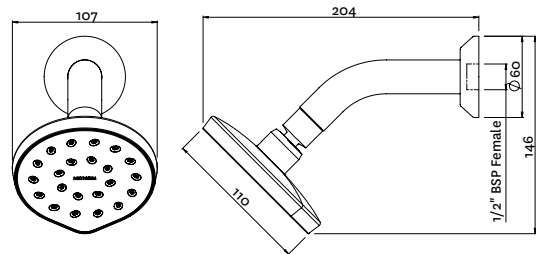

Satinjet® KIRI MK2 WALL SHOWER ON ARM

- Features the revolutionary Satinjet® spray design. Twin jets of water collide into thousands of tiny droplets to deliver voluminous shower coverage
- Single function shower rose featuring Satinjet® spray
- Durable solid brass upswept arm
- Brass, adjustable ball joint connection
- WELS 3 star (9L/min)

Chrome

KRCACPAU