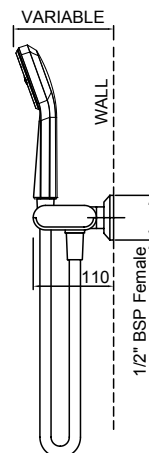

Satinjet® MAKU HAND SHOWER

- Features the revolutionary Satinjet® spray design. Twin jets of water collide into thousands of tiny droplets to deliver voluminous shower coverage
- Single function handset featuring Satinjet® spray
- Stylish and sturdy wall outlet bracket
- Strong and durable SatinLux, twist-free hose
- WELS 4 star (7.5L/min)

Chrome & Graphite

13-4502P