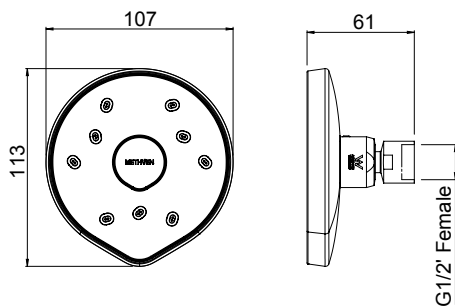

We're proud to stand by each and every one of our products with a warranty. The reason for this is simple: we manage the design and engineering of our products, so that we have control over the process from start to finish. We constantly push for perfection. In fact there is not a single component that hasn't been considered and refined for quality and durability.

Satinjet® KIRI MK2 LOW FLOW WALL SHOWER ROSE

- Features the revolutionary Satinjet® spray design. Twin jets of water collide into thousands of tiny droplets to deliver voluminous shower coverage
- Single function shower rose featuring Satinjet® spray
- Water flow is optimised to be water efficient, without compromising the luxurious spray performance
- Easy screw-off, screw on installation with no drilling required
- WELS 4 star (5L/min)

Chrome

KRLFWSCP