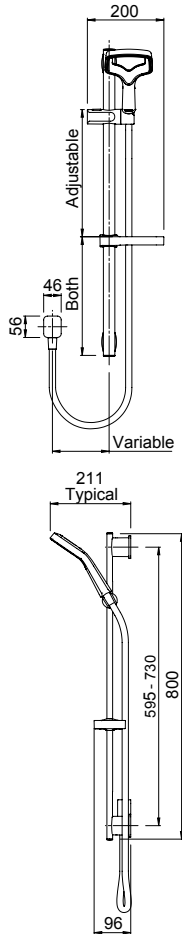

The Rua shower collection employs ground-breaking Aurajet® technology to deliver a full-bodied spray with maximum contact and all-over warmth, creating an invigorating experience.

WIDE COVERAGE

A wider, well-balanced spray for superior body coverage.

**Aurajet®
RUA RAIL SHOWER**

- Features next generation Aurajet® spray technology
- Unique square-halo shaped single function showerhead
- Stylish 800mm rail featuring adjustable pillars to allow easy retrofit to existing holes
- User-friendly, push button slider makes adjustments effortless
- Engineered polymer with hydrophobic properties to resist limescale build-up
- Strong and durable SatinLux hose 1.5m in length
- WELS 4 star (7.5L/min)

Chrome

RUSRCPAU