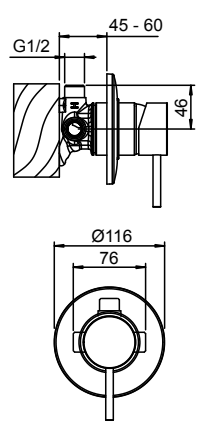

Chrome 01-2077

MINIMALIST SHOWER MIXER

- 40mm ceramic disc cartridge can be adjusted to reduce the temperature setting, saving energy
- Includes both small (66mm diameter) and large (116mm diameter) faceplates
- Incorporates brass lugs for ease of mounting
- Pin lever handle