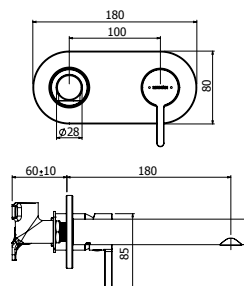

ARROW WALL MOUNTED BASIN MIXER WITH SPOUT (200MM)

- 25mm ceramic disc cartridge
- Metal wall plate and solid cast brass spout for longevity
- Left-hand or right-hand outlet variable option
- Breech not included
- Solid modern pin lever handle
- WELS 5 Star (6L/min)

Chrome

03-9210M