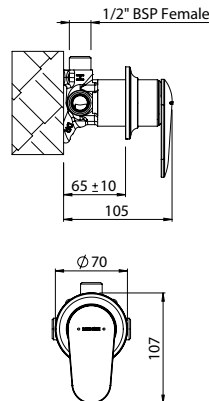

AIO SHOWER MIXER

- 35mm ceramic disc cartridge can be adjusted to reduce the temperature setting, saving energy
- Incorporates brass lugs for ease of mounting

Chrome

AOHSCPAU

Matte Black

AOHPSBKAU