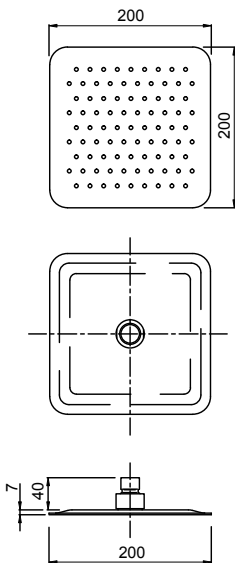

SQUARE OVERHEAD SHOWER (200MM)

- Overhead shower thickness 7mm, creating a sleek minimal profile
- Brass adjustable ball joint connection
- 304 grade stainless steel shower head
- WELS 3 star (9L/min)

SQUARE OVERHEAD SHOWER (300MM)