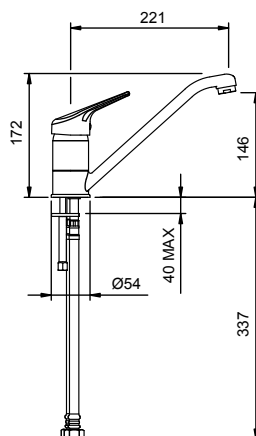

FUTURA SINK MIXER

- 40mm ceramic disc cartridge can be adjusted to reduce the temperature setting, saving energy
- Tubular swivel spout fitted with ASD aerator for optimised water stream direction
- Twin-stud mounting for secure sink installation
- Solid brass construction for longevity
- Solid easy-to-grip handle
- WELS 4 Star (7.5L/min)

Chrome

02-4308