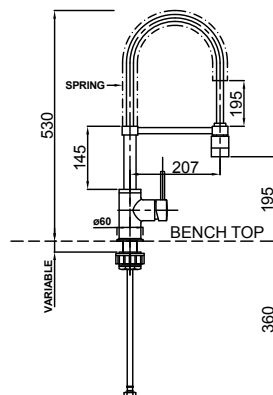

MINIMALIST SPRING PULL DOWN SINK MIXER

- 40mm ceramic disc cartridge
- Fully flexible and retractable stainless steel pull-down hose
- Spout fitted with twin action aerator - rain spray and aerated flow
- Solid brass construction for longevity
- Solid pin lever handle
- WELS 4 Star (7.5L/min)

Chrome

02-9358