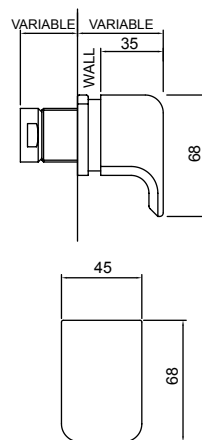

KIRI WALL TOP ASSEMBLIES

- Standard Pair
- 1/4 turn ceramic disc technology
- Contra-rotating handles
- Solid easy-to-grip modular handles
- Suitable for retrofit to existing wall breach

Chrome

01-5801