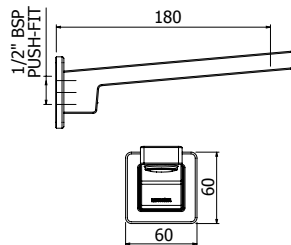

MINIMALIST WALL MOUNTED BATH SPOUT WITH DIVERTER

- Spout with pull-out diverter defaults to bath spout
- Solid brass construction for longevity

Chrome

04-3101

SQUARE BATH SPOUT (200MM)

- Easy Push-fit installation prevents damage to tiles or painted surfaces
- Fixed spout fitted with aerator
- Solid cast brass spout for longevity