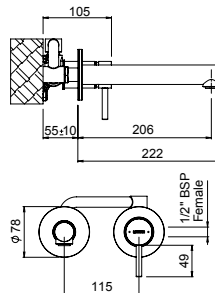

TŪROA WALL MOUNTED BASIN MIXER WITH SPOUT

- 35mm ceramic disc cartridge
- Pin lever handle
- Crafted from durable, 304 grade machined stainless steel
- ASD aerator included for optimised water stream direction
- Quick-fit connector on spout
- WELS 4 Star (7.5L/min)

Stainless Steel

TUWBSSAU