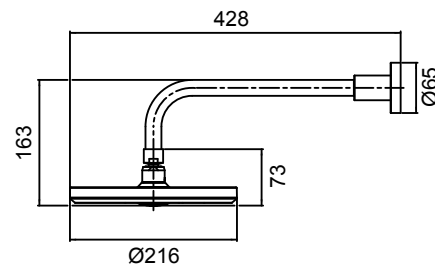

Satinjet® OVERHEAD SHOWER ON WALL ARM

- Single function overhead drencher featuring Satinjet® spray
- Brass adjustable ball joint connection
- High quality 330mm brass arm with round wall plate
- WELS 3 star (9L/min)

Chrome & Graphite

13-7602