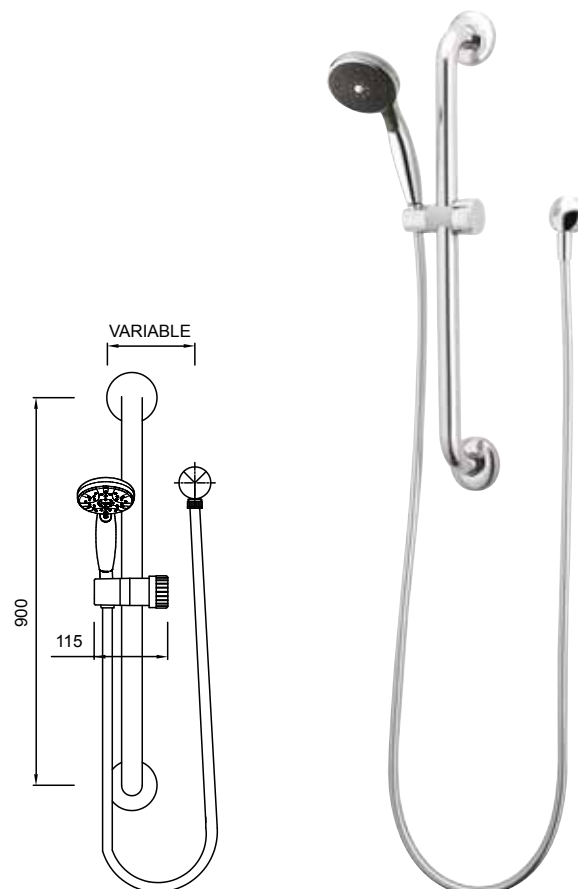

Satinjet®

NAIDA INDEPENDENT LIVING RAIL SHOWER

- Features the revolutionary Satinjet® spray design. Twin jets of water collide into thousands of tiny droplets to deliver voluminous shower coverage
- Dual spray handset featuring Satinjet® spray and a massage spray
- Ø32mm safety Grabrail, made from durable polished stainless steel, with concealed flange
- The safety Grabrail meets design and construction requirements AS 1428
- Includes an adjustable, twist action, easy to use, Parafit™ slider
- Wall elbow with inbuilt non-return dual check valve
- AS1428.1 compliant
- WELS 3 star (9L/min)

Chrome & Graphite

13-8843