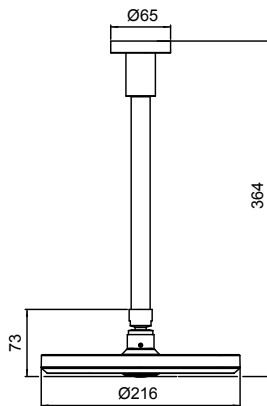

We're proud to stand by each and every one of our products with a warranty. The reason for this is simple: we manage the design and engineering of our products, so that we have control over the process from start to finish. We constantly push for perfection. In fact there is not a single component that hasn't been considered and refined for quality and durability.

Satinjet® OVERHEAD SHOWER ON CEILING ARM

- Single function overhead drencher featuring Satinjet® spray
- Overhead shower thickness 7mm, creating a sleek minimal profile
- Brass adjustable ball joint connection
- 304 grade stainless steel shower head
- WELS 3 star (9L/min)

Chrome & Graphite

13-7701