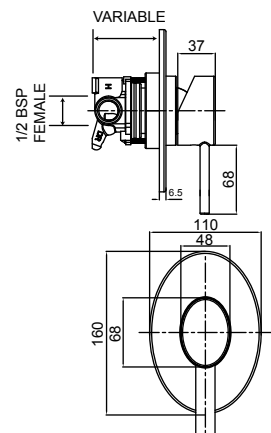

OVALO SHOWER MIXER

- 40mm ceramic disc cartridge can be adjusted to reduce the temperature setting, saving energy
- Incorporates brass lugs for ease of mounting - Metal wall plate construction for longevity
- Concealed faceplate fixing - no need for silicone sealing
- Positive sealed faceplate

Chrome

01-0103