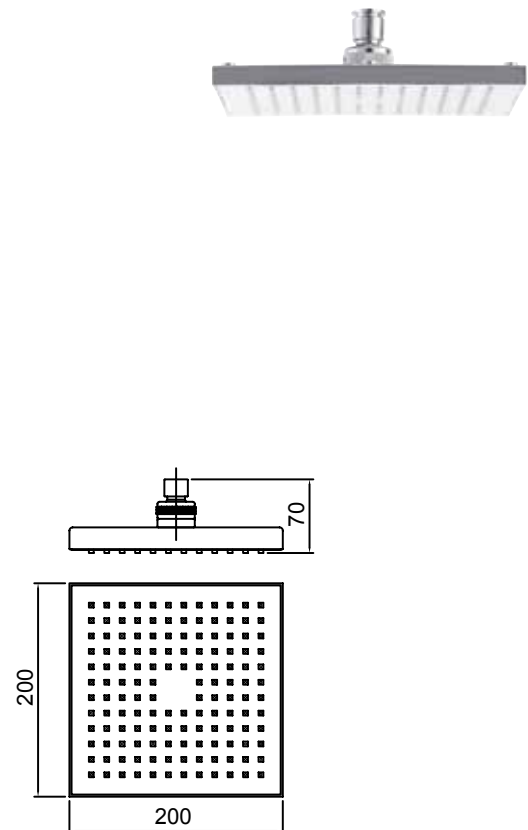

RERE HAND SHOWER

- Stylish deluxe square wall outlet bracket
- Strong and durable SatinLux, twist-free hose
- WELS 3 star (9L/min)

Chrome

16-0501

RERE OVERHEAD SHOWER

- Brass adjustable ball joint connection
- Single function handset
- WELS 3 star (9L/min)