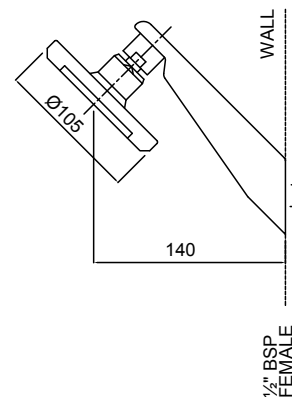

Satinjet® KIRI WALL SHOWER ON UPSWEPT ARM

- Features the revolutionary Satinjet® spray design. Twin jets of water collide into thousands of tiny droplets to deliver voluminous shower coverage
- Single function shower rose featuring Satinjet® spray
- Durable solid brass upswept arm
- Brass, adjustable ball joint connection
- WELS 4 star (7.5L/min)

Chrome & Graphite

13-7367