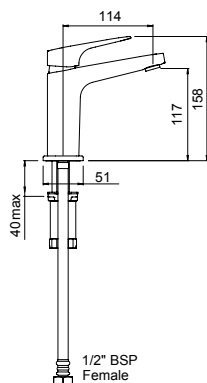

In our distinctive Waipori collection, we have taken traditional geometric shapes and subtly tapered them for the modern bathroom and kitchen. Attractive, slimline and compact.

WAIPORI BASIN MIXER

- 25mm ceramic disc cartridge can be adjusted to reduce the temperature setting, saving energy
- ASD aerator included for optimised water stream direction
- Twin-stud mounting for secure basin installation
- WELS 4 Star (7.5L/min)

Chrome

01-8109

Matte Black

01-8109MBK