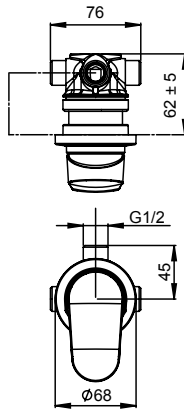

Chrome

01-7003

KAHA SHOWER MIXER

- 40mm ceramic disc cartridge can be adjusted to reduce the temperature setting, saving energy
- Incorporates brass lugs for ease of mounting
- Metal wall plate construction for longevity
- Solid easy-to-grip modular handle