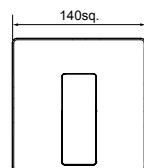

Chrome

03-9432M

Matte Black

03-9432MBK

BLAZE SHOWER MIXER WITH DIVERTER

- 25mm ceramic disc cartridge
- Shower mixer with pull-out diverter defaults to bath spout
- Incorporates brass lugs for ease of mounting
- Suitable for wall cavities 70mm or greater
- Solid brass construction for longevity
- Solid easy-to-grip handle
- Metal wall plate construction for longevity