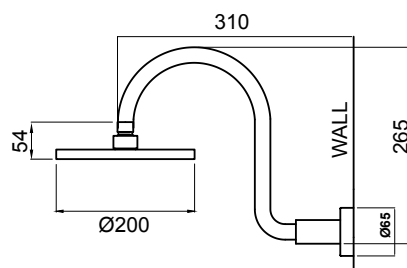

KROME OVERHEAD SHOWER ON SWAN NECK ARM (200MM)

- Rub clean silicon jets on the faceplate helps to eliminate the build-up of limescale and calcium deposits
- Brass adjustable ball joint connection
- High quality brass swan neck arm with round wall plate
- Designed for extra height in shower recess
- WELS 3 star (9L/min)

Matte Black

17-7271MBK