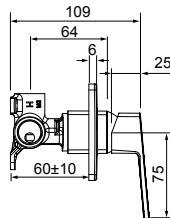

Chrome

03-9425M

Matte Black

03-9425MBK

BLAZE SHOWER MIXER

- 25mm ceramic disc cartridge
- Incorporates brass lugs for ease of mounting
- Suitable for wall cavities 70mm or greater
- Solid brass construction for longevity
- Solid easy-to-grip handle
- Metal wall plate construction for longevity