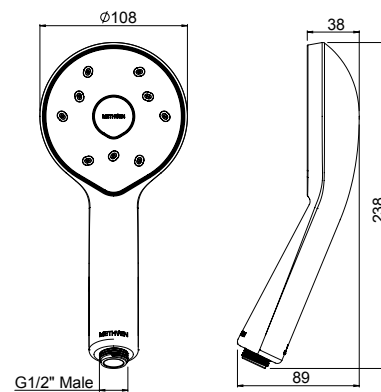

Satinjet® KIRI MK2 LOW FLOW HANDSET

- Features the revolutionary Satinjet® spray design. Twin jets of water collide into thousands of tiny droplets to deliver voluminous shower coverage
- Single function shower rose featuring Satinjet® spray
- Water flow is optimised to be water efficient, without compromising the luxurious spray performance
- Easy screw-off, screw on installation with no drilling required
- WELS 4 star (5L/min)

Chrome

KRLFHSCP