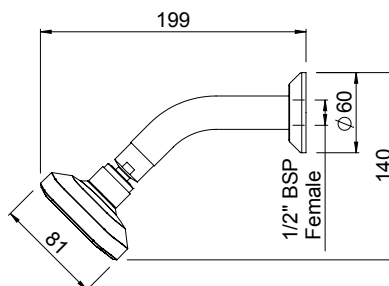

Satinjet® WAIPORI WALL SHOWER ON CONVENTIONAL ARM

- Features the revolutionary Satinjet® spray design. Twin jets of water collide into thousands of tiny droplets to deliver voluminous shower coverage
- Single function shower rose featuring Satinjet® spray
- Durable solid brass modern arm with flange
- Brass, adjustable ball joint connection
- WELS 3 star (9L/min)

Chrome & White

WACACPWHAU