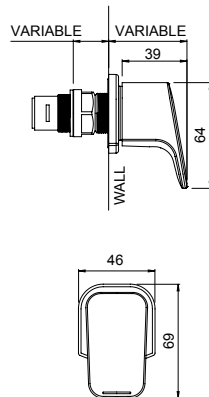

WAIPORI WALL TOP ASSEMBLY

- Standard Pair
- 1/4 turn ceramic disc technology
- Contra-rotating handles
- Solid easy-to-grip modular handles

Chrome

01-8444