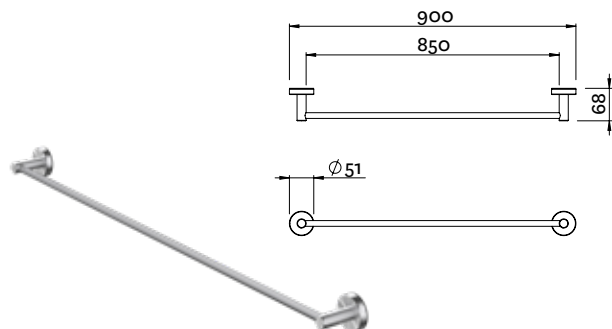

To complement our range of stainless steel showers and tapware, we have matching accessories to complete the look in any modern bathroom. The Tūroa collection is crafted from high-grade stainless steel which is both beautiful and durable.

TŪROA SINGLE TOWEL RAIL 900MM

- Constructed from 304 grade machined Stainless Steel
- 10 year replacement warranty
- Colour matched to Tūroa tapware and showers

Stainless Steel

TUST900SS