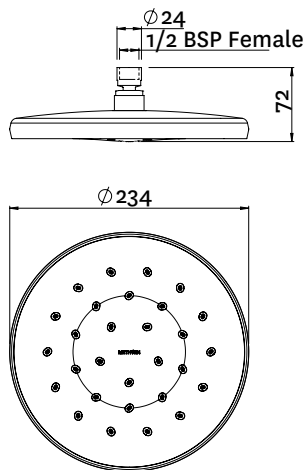

We're proud to stand by each and every one of our products with a warranty. The reason for this is simple: we manage the design and engineering of our products, so that we have control over the process from start to finish. We constantly push for perfection. In fact there is not a single component that hasn't been considered and refined for quality and durability.

Satinjet® OVERHEAD SHOWER - ROUND

- Brass adjustable ball joint connection
- Single function overhead drencher featuring Satinjet® spray
- WELS 3 star (9L/min)

Satin Chrome

OSRO230CPAU