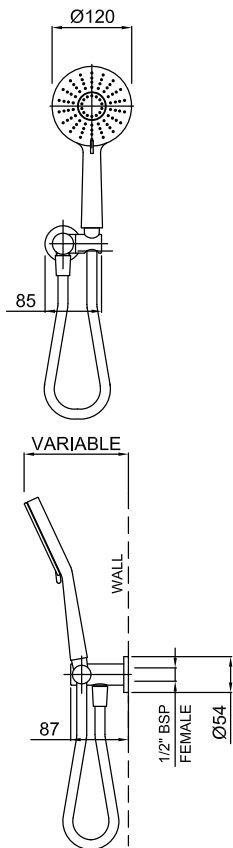

Integrating functionality with form, highlighted particularly by the elegant handsets and premium features throughout, the Krome range of showers are an excellent choice for any bathroom.

WIDE COVERAGE

A wider, well-balanced spray for superior body coverage.

Airstream™ KROME HAND SHOWER 3 FUNCTION

- Advanced Airstream™ spray mixes air with water to create a softer, lighter & voluminous shower experience
- 3 function, adjustable spray handset
- Stylish deluxe round wall outlet bracket
- Strong and durable SatinLux, twist-free hose
- WELS 3 star (9L/min)

Chrome

17-7202M

Matte Black

17-7202MBK

Airstream™ KROME HANDSET 3 FUNCTION