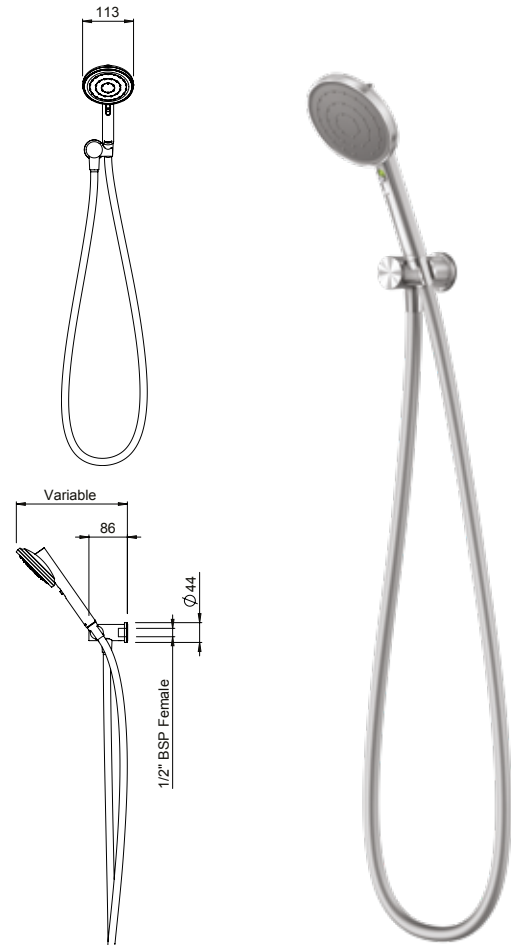

**VJet®
TŪROA HAND SHOWER**

- Crafted from durable, 304 grade machined stainless steel
- Features VJet® technology - variable spray at your control. The smooth slider allows seamless transition from firm and gentle spray, and everything in between
- Rub-clean silicon nozzles for ease of cleaning
- Strong and durable 1.5m twist-free hose
- WELS 3 star (9L/min)

Stainless Steel & Graphite

TUWOSSGRAU