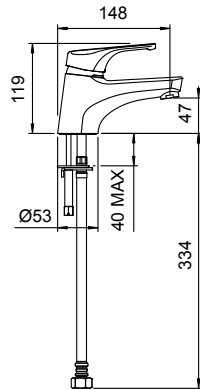

Futura offers streamlined styling with state-of-the-art features that allow you to combine everyday luxury with water efficiency.

FUTURA BASIN MIXER