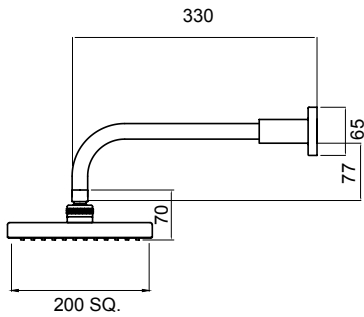

RERE WALL SHOWER ON STRAIGHT ARM

- Brass adjustable ball joint connection
- High quality 330mm brass arm with square wall plate
- WELS 3 star (9L/min)

Matte Black

16-1133MBK

RERE WALL SHOWER ON SWAN NECK ARM