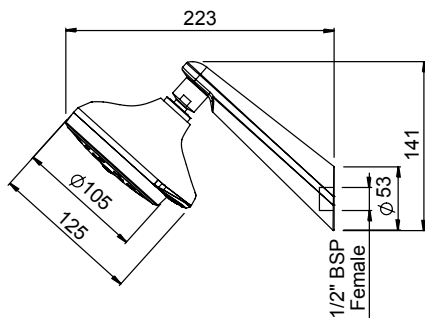

We're proud to stand by each and every one of our products with a warranty. The reason for this is simple: we manage the design and engineering of our products, so that we have control over the process from start to finish. We constantly push for perfection. In fact there is not a single component that hasn't been considered and refined for quality and durability.

Satinjet® FUTURA WALL SHOWER ON UPSWEPT ARM

- Features the revolutionary Satinjet® spray design. Twin jets of water collide into thousands of tiny droplets to deliver voluminous shower coverage
- Dual spray shower rose featuring Satinjet® spray and a massage spray
- Unique push button built into rose to change spray pattern
- Durable solid brass upswept arm
- Brass, adjustable ball joint connection
- WELS 3 star (9L/min)

Chrome & Graphite

13-5202