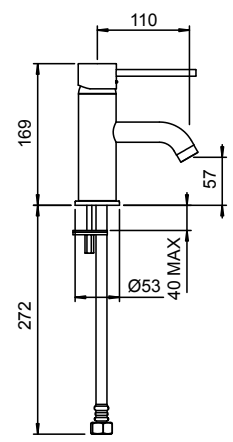

Inspired by enduring Italian design, this elegant tapware features strict geometry and intersecting cylinders. A simply beautiful range that will enhance any room with its graceful forms.

MINIMALIST BASIN MIXER

- 40mm ceramic disc cartridge can be adjusted to reduce the temperature setting, saving energy
- ASD aerator included for optimised water stream direction
- Twin-stud mounting for secure basin installation
- Pin lever handle
- Fixed cast spout
- WELS 4 Star (7.5L/min)

Chrome 01-2008