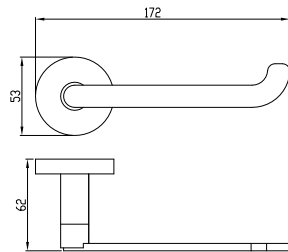

MAKU TOILET ROLL HOLDER

- Classic, minimal style
- Complete the look with Maku showers and tapware
- 10 year replacement warranty

Chrome

38-4402

MAKU SINGLE TOWEL RAIL 600MM

- Classic, minimal style
- Complete the look with Maku showers and tapware
- 10 year replacement warranty