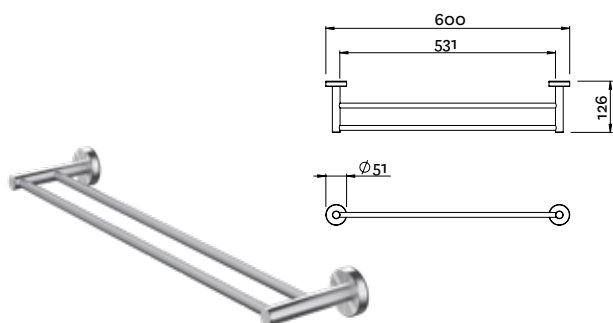

TŪROA SINGLE TOWEL RAIL 900MM

- Constructed from 304 grade machined Stainless Steel
- 10 year replacement warranty
- Colour matched to Tūroa tapware and showers

Stainless Steel

TUST900SS

TŪROA DOUBLE TOWEL RAIL 600MM