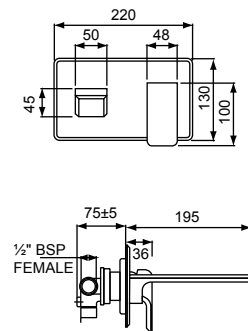

KIRI WALL MOUNTED BASIN MIXER WITH SPOUT

- 40mm ceramic disc cartridge can be adjusted to reduce the temperature setting, saving energy
- ASD aerator included for optimised water stream direction
- Wall breach included
- Cast brass spout
- Metal wall plate construction for longevity
- Solid easy-to-grip modular handle
- WELS 4 Star (7.5L/min)

Chrome

01-5092