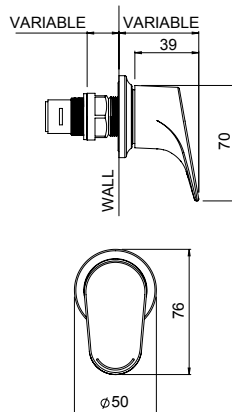

MAKU WALL TOP ASSEMBLIES

- Standard Pair
- 1/4 turn ceramic disc technology
- Contra-rotating handles
- Solid easy-to-grip handle
- Suitable for retrofit to existing wall breach

Chrome

01-8840