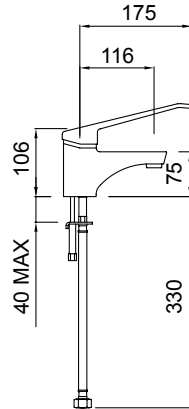

- Twin-stud mounting for secure basin installations
- Easy to distinguish hot and cold indicators
- Extended solid lever handle - 40mm ceramic disc cartridge
- Adjustable temperature and flow control settings to prevent scalding
- Solid brass construction for longevity
- WELS 4 Star (7.5L/min)