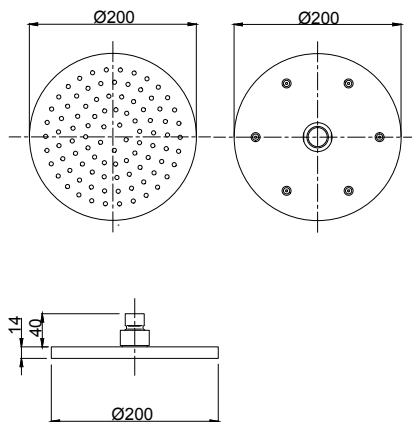

We're proud to stand by each and every one of our products with a warranty. The reason for this is simple: we manage the design and engineering of our products, so that we have control over the process from start to finish. We constantly push for perfection. In fact there is not a single component that hasn't been considered and refined for quality and durability.

KROME OVERHEAD SHOWER 200MM

- Rub clean silicon jets on the faceplate helps to eliminate the build-up of limescale and calcium deposits
- Brass adjustable ball joint connection
- WELS 3 star (9L/min)

Chrome 17-7233M

Matte Black 17-7233MBK