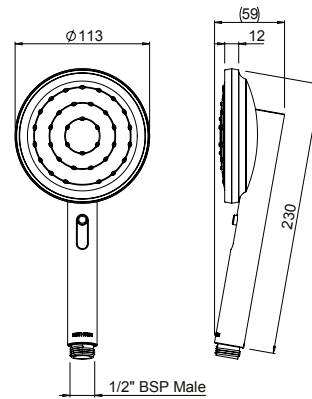

VJet® TŪROA HANDSET

- Crafted from durable, 304 grade machined stainless steel
- Features VJet® technology - variable spray at your control. The smooth slider allows seamless transition from firm and gentle spray, and everything in between
- Rub-clean silicon nozzles for ease of cleaning
- Strong and durable 1.5m twist-free hose
- WELS 3 star (9L/min)

Stainless Steel & Graphite

TUHSSSGRAU