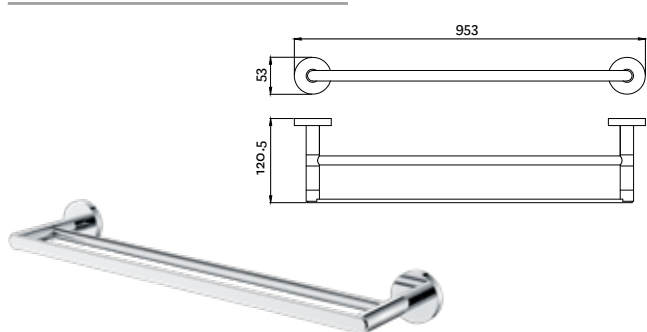

MAKU DOUBLE TOWEL RAIL 600MM

- Classic, minimal style
- Complete the look with Maku showers and tapware
- 10 year replacement warranty

Chrome 38-4600

MAKU DOUBLE TOWEL RAIL 900MM

- Classic, minimal style
- Complete the look with Maku showers and tapware
- 10 year replacement warranty