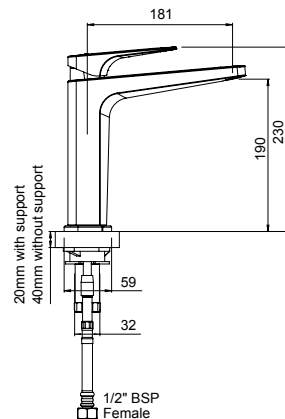

WAIPORI SINK MIXER

- 35mm ceramic disc cartridge can be adjusted to reduce the temperature setting, saving energy
- Swivel spout fitted with ASD aerator for optimised water stream direction
- Twin-stud mounting for secure sink installation
- Solid brass construction for longevity
- Solid easy-to-grip modular handle
- WELS 4 Star (7.5L/min)