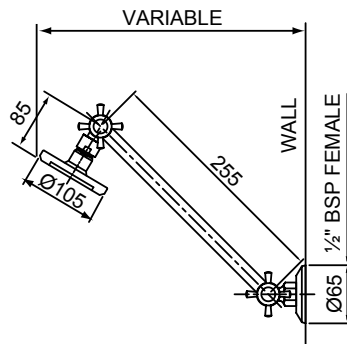

We're proud to stand by each and every one of our products with a warranty. The reason for this is simple: we manage the design and engineering of our products, so that we have control over the process from start to finish. We constantly push for perfection. In fact there is not a single component that hasn't been considered and refined for quality and durability.

Satinjet® KIRI HI RISE SHOWER ON CAPSTAN ARM

- Features the revolutionary Satinjet® spray design. Twin jets of water collide into thousands of tiny droplets to deliver voluminous shower coverage
- Single function shower rose featuring Satinjet® spray
- Height adjustable, 255mm hi rise arm with self-tightening capstan nuts
- Brass, adjustable ball joint connection
- WELS 4 star (7.5L/min)

Chrome & Graphite

13-7077P