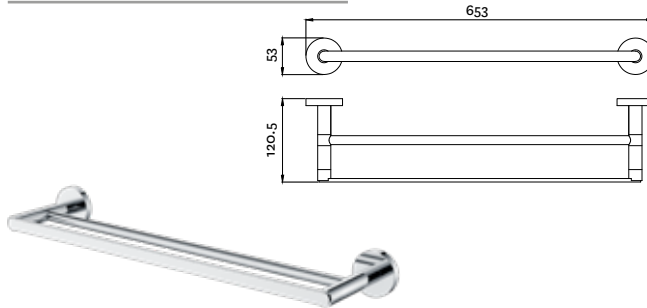

We're proud to stand by each and every one of our products with a warranty. The reason for this is simple: we manage the design and engineering of our products, so that we have control over the process from start to finish. We constantly push for perfection. In fact there is not a single component that hasn't been considered and refined for quality and durability.

MAKU DOUBLE TOWEL RAIL 600MM