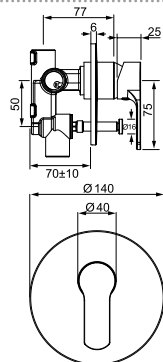

03-9609M

- 25mm ceramic disc cartridge
- Shower mixer with pull-out diverter defaults to bath spout
- Incorporates brass lugs for ease of mounting
- Suitable for wall cavities 70mm or greater
- Metal wall plate construction for longevity
- Solid easy-to-grip handle