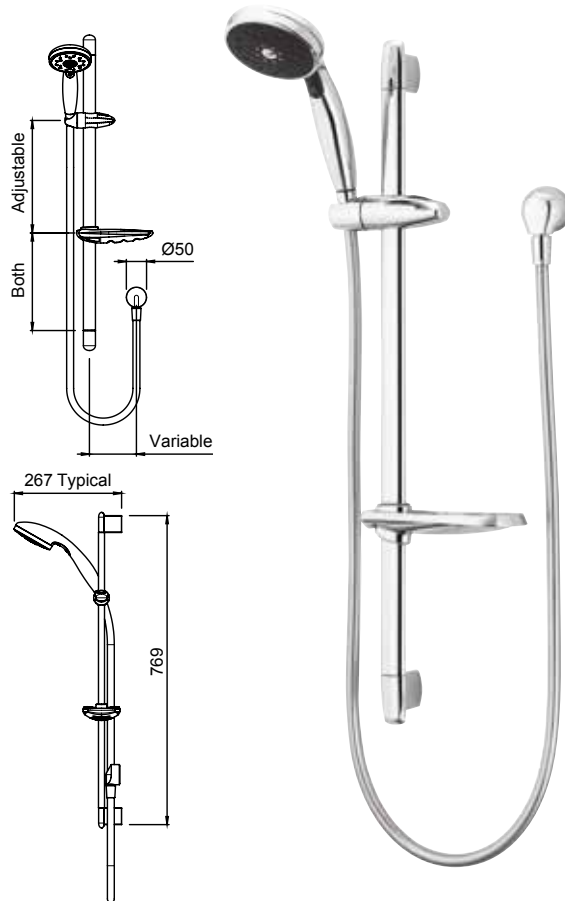

A traditional crowd-pleaser. With clean, unpretentious lines, combining everyday luxury with water efficiency.

**REGULAR
COVERAGE**

A compact and powerful spray for everyday showering.

**Satinjet®
FUTURA RAIL SHOWER**