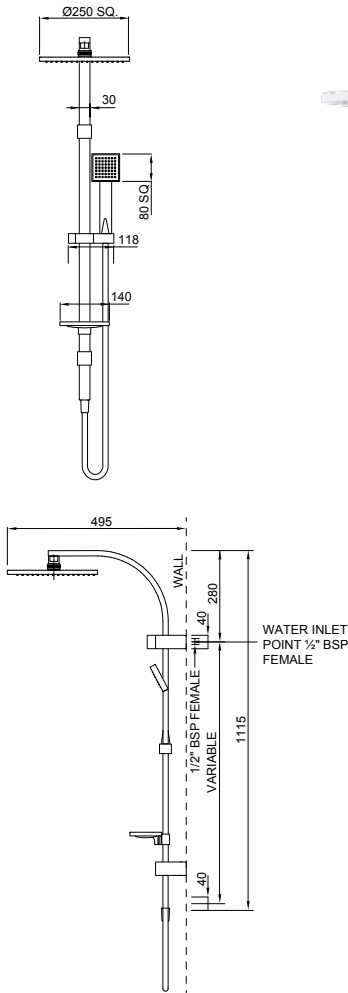

Inspired by bold, geometric forms, the Rere range presents an alternative solution for designer styling, yet maintains a sense of simplicity.

WIDE COVERAGE

A wider, well-balanced spray for superior body coverage.

RERE TWIN SHOWER SYSTEM

- Single function handset and overhead shower
- Exposure rail with in-built water delivery point to eliminate the need for a separate wall elbow
- Easily switches from handset to overhead shower with the integrated water diverter
- Height adjustable handset holder with easy to use twist-lock slider
- Strong and durable SatinLux, twist-free hose
- WELS 3 star (9L/min)

Chrome	16-1027
Matte Black	16-1027MBK