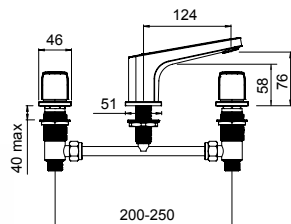

WAIPORI 3 HOLE HOB BASIN SET