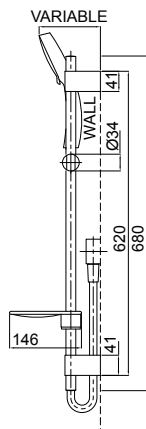

AMIO RAIL SHOWER 5 FUNCTION

- High quality 680mm solid metal rail and pillars for extra durability
- Height adjustable handset holder with easy to use, twist lock metal slider
- Rub clean silicon jets on the faceplate help to eliminate the build-up of limescale & calcium deposits, maintaining shower performance
- Stilo wall elbow and chrome soap dish
- Strong and durable SatinLux, twist-free hose
- 5 function adjustable spray handset
- WELS 3 star (9L/min)

Chrome

15-3053P

AMIO HAND SHOWER 5 FUNCTION