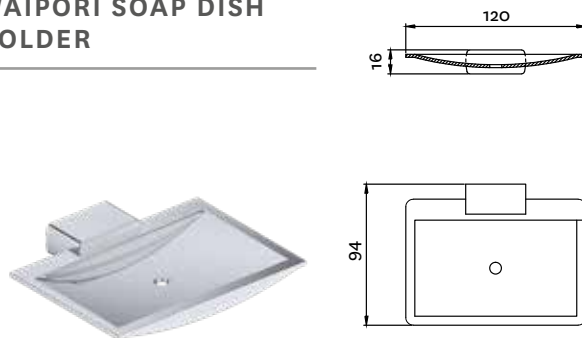

WAIPORI ROBE HOOK

- Solid brass construction with a 5kg force capacity
- Complete the look with Waipori showers and tapware
- 10 year replacement warranty

Chrome

38-3207

WAIPORI SOAP DISH HOLDER

- Solid brass construction with a 5kg force capacity
- Complete the look with Waipori showers and tapware
- 10 year replacement warranty