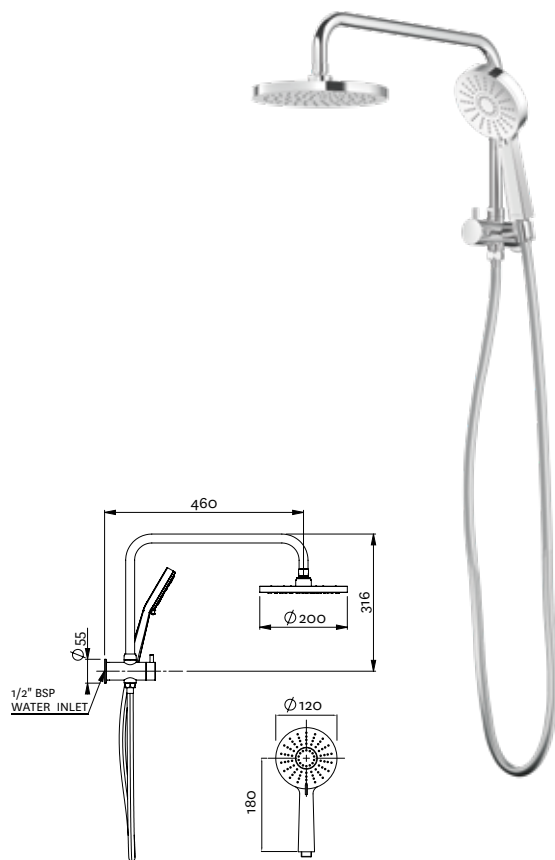

We're proud to stand by each and every one of our products with a warranty. The reason for this is simple: we manage the design and engineering of our products, so that we have control over the process from start to finish. We constantly push for perfection. In fact there is not a single component that hasn't been considered and refined for quality and durability.

Airstream™ KROME TWIN SHOWER SYSTEM SHORT

- Advanced Airstream™ spray mixes air with water to create a softer, lighter & voluminous shower experience
- 3 function, adjustable spray handset with single function overhead drencher
- Short exposure rail with in-built water delivery point and handset holder to eliminate the need for a separate wall elbow
- Easy switch from handset to overhead drencher with the water diverter
- Easy screw-off, screw-on installation with no drilling required
- WELS 3 star (9L/min)

Chrome

17-7165M