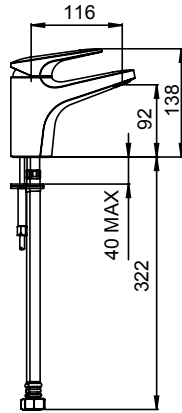

A classic, understated form with modern design accents, the Kaha collection brings a distinctive design look to any home. Organic curves meet crisp edges to create a timeless look that's as practical as it is beautiful.

KAHA BASIN MIXER