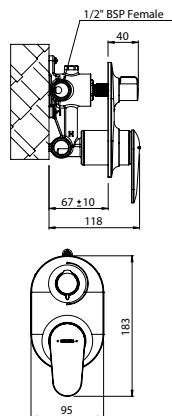

AIO SHOWER MIXER WITH DIVERTER

- 35mm ceramic disc cartridge can be adjusted to reduce the temperature setting, saving energy
- Shower mixer with easy turn-dial diverter defaults to bath spout
- Incorporates brass lugs for ease of mounting

Chrome

AOHPSDCPAU

Matte Black

AOHPSDBKAU