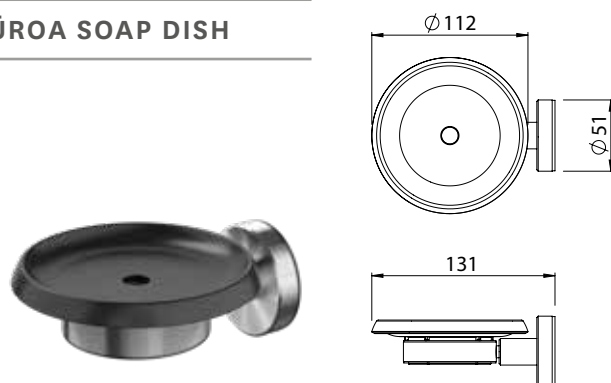

TŪROA ROBE HOOK

- Constructed from 304 grade machined Stainless Steel
- 10 year replacement warranty
- Colour matched to Tūroa tapware and showers

Stainless Steel

TURHSS

TŪROA SOAP DISH

- Constructed from 304 grade machined Stainless Steel
- 10 year replacement warranty
- Colour matched to Tūroa tapware and showers