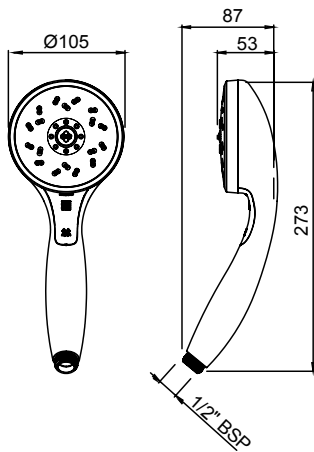

A traditional crowd-pleaser. With clean, unpretentious lines, combining everyday luxury with water efficiency.

REGULAR COVERAGE

A compact and powerful spray for everyday showering.

Satinjet® FUTURA HANDSET

- Features the revolutionary Satinjet® spray design. Twin jets of water collide into thousands of tiny droplets to deliver voluminous shower coverage
- Dual spray handset featuring Satinjet® spray and a massage spray
- Unique push button built into handset to change spray pattern
- WELS 3 star (9L/min)

Chrome & Graphite

13-0306