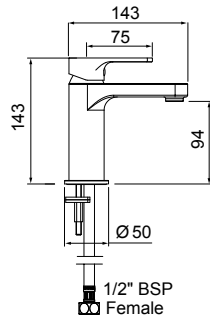

03-9500M

- 25mm ceramic disc cartridge
- Fixed cast spout fitted with aerator
- Twin-stud mounting for secure basin installation
- Solid brass construction for longevity
- Solid easy-to-grip handle
- WELS 5 Star (6L/min)