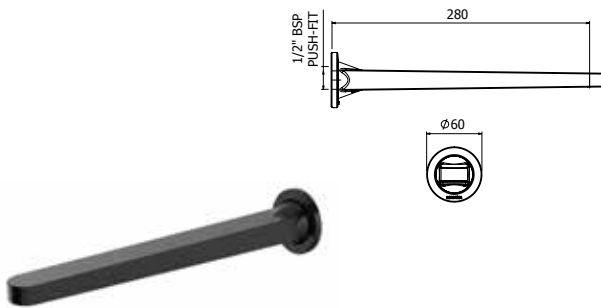

Chrome

03-9760M

SQUARE BATH SPOUT (300MM)

- Easy Push-fit installation prevents damage to tiles or painted surfaces
- Fixed spout fitted with aerator
- Solid cast brass spout for longevity

Chrome

03-9777M

SOFT SQUARE BATH SPOUT (300MM)