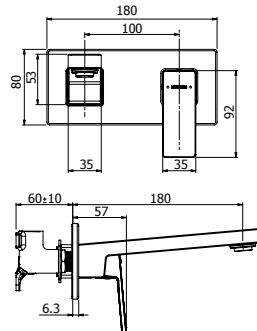

BLAZE WALL MOUNTED BASIN MIXER WITH SPOUT (200MM)