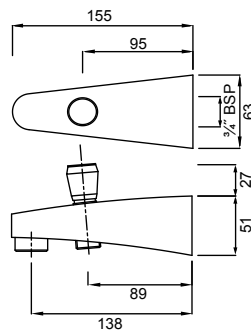

DELUXE WALL MOUNTED BATH SPOUT WITH DIVERTER

- Spout with pull-out diverter defaults to bath spout

Chrome

36-1007