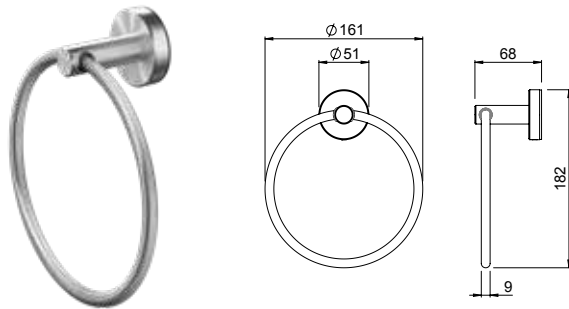

TŪROA HAND TOWEL RING

- Constructed from 304 grade machined Stainless Steel
- 10 year replacement warranty
- Colour matched to Tūroa tapware and showers

Stainless Steel

TUTRSS

TŪROA TOILET PAPER HOLDER

- Constructed from 304 grade machined Stainless Steel
- 10 year replacement warranty
- Colour matched to Tūroa tapware and showers