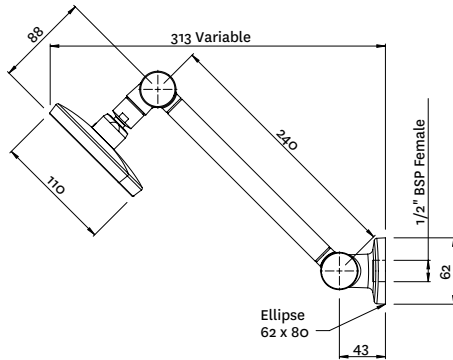

We're proud to stand by each and every one of our products with a warranty. The reason for this is simple: we manage the design and engineering of our products, so that we have control over the process from start to finish. We constantly push for perfection. In fact there is not a single component that hasn't been considered and refined for quality and durability.

Satinjet® KIRI MK2 HI RISE SHOWER

- Features the revolutionary Satinjet® spray design. Twin jets of water collide into thousands of tiny droplets to deliver voluminous shower coverage
- Single function shower rose featuring Satinjet® spray
- Height adjustable, never droop, brass hi rise arm that will not loosen or drop with use
- Brass, adjustable ball joint connection
- WELS 3 star (9L/min)

Chrome

KRHRCPAU