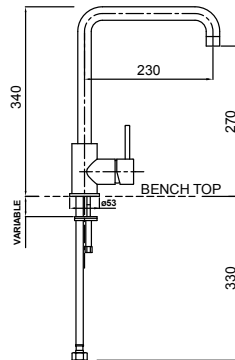

MINIMALIST SQUARE GOOSENECK SINK MIXER

- 40mm ceramic disc cartridge can be adjusted to reduce the temperature setting, saving energy
- Swivel spout fitted with ASD aerator for optimised water stream direction
- Twin-stud mounting for secure sink installation
- Solid brass construction for longevity
- Solid pin lever handle
- WELS 4 Star (7.5L/min)
- WELS 6 Star (4.5L/min)