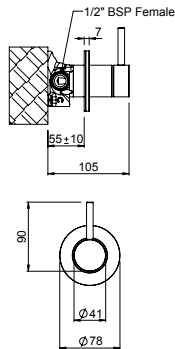

TŪROA SHOWER DIVERTER

- 35mm ceramic disc cartridge
- Pin lever handle
- Crafted from durable, 304 grade machined stainless steel
- Stand-alone, rotary diverter that allows control of flow to two different channels
- 20mm installation tolerance
- Incorporates lead free brass lug

Stainless Steel

TUDSSAU