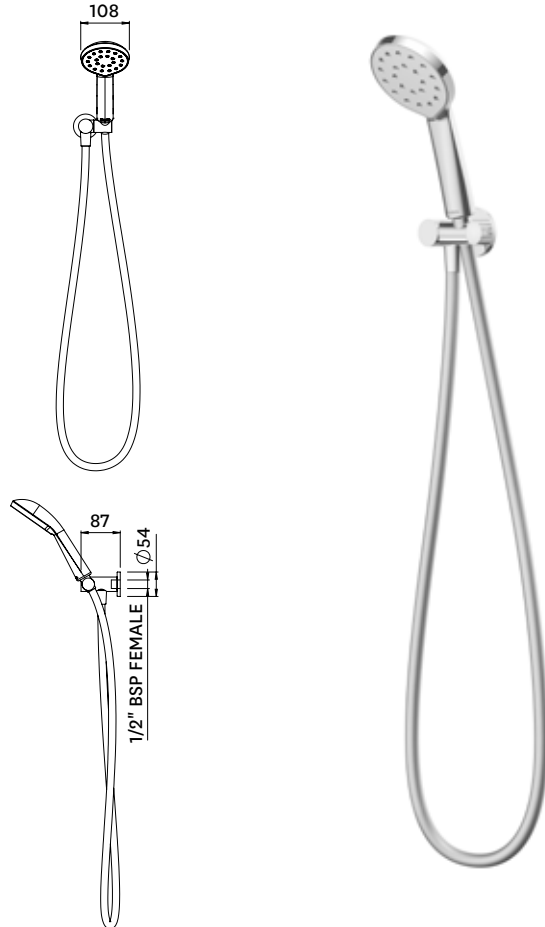

Satinjet® KIRI MK2 HAND SHOWER

- Features the revolutionary Satinjet® spray design. Twin jets of water collide into thousands of tiny droplets to deliver voluminous shower coverage
- Single function handset featuring Satinjet® spray
- Stylish round wall outlet bracket
- Strong and durable twist-free, SatinLux hose
- WELS 3 star (9L/min)

Chrome

KRWOBPAU