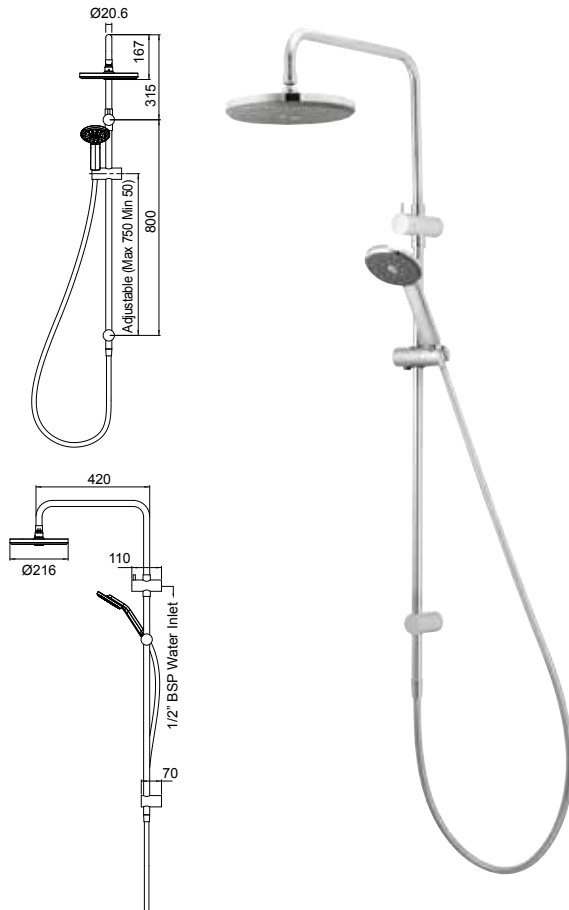

Kiri is our answer for lovers of clean lines and dynamic forms. This solid architectural style makes its presence known in your bathroom, but not on the environment.

WIDE COVERAGE

A wider, well-balanced spray for superior body coverage.

Satinjet® KIRI TWIN SHOWER SYSTEM

- Features the revolutionary Satinjet® spray design. Twin jets of water collide into thousands of tiny droplets to deliver voluminous shower coverage
- Single function handset featuring Satinjet® spray
- Single function round overhead shower featuring Satinjet® spray
  Exposure rail with in-built water delivery point to eliminate the need for a separate wall elbow
- Easily switches from handset to overhead shower with the integrated water diverter
- Height adjustable handset holder with push button slider
- Strong and durable twist-free, SatinLux Hose
- WELS 3 star (9L/min)

Chrome & Graphite

13-3253