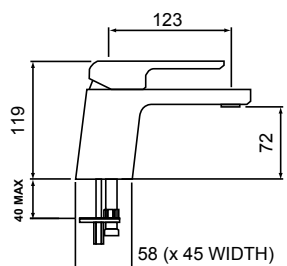

Kiri is our answer for lovers of clean lines and strong, dynamic forms. This solid architectural style makes its presence known in your bathroom.

KIRI BASIN MIXER

- 35mm ceramic disc cartridge can be adjusted to reduce the temperature setting, saving energy
- ASD aerator included for optimised water stream direction
- Twin-stud mounting for secure basin installation
- Solid brass construction for longevity
- Solid easy-to-grip modular handle
- WELS 4 Star (7.5L/min)

Chrome

01-5009