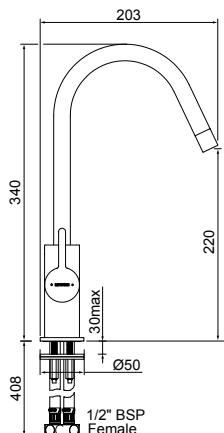

Convenient and functional sink mixers to suit any environment.

ARROW SINK MIXER

- 25mm ceramic disc cartridge
- Swivel spout fitted with aerator
- Twin-stud mounting for secure sink installation
- Solid brass construction for longevity
- Solid pin lever handle
- WELS 5 Star (6L/min)

Chrome

03-9258M