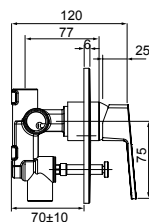

Chrome

03-9432M

Matte Black

03-9432MBK

BLAZE SHOWER MIXER WITH DIVERTER

- 25mm ceramic disc cartridge
- Shower mixer with pull-out diverter defaults to bath spout
- Incorporates brass lugs for ease of mounting
- Suitable for wall cavities 70mm or greater
- Solid brass construction for longevity
- Solid easy-to-grip handle
- Metal wall plate construction for longevity