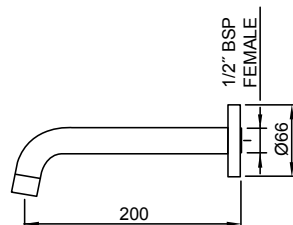

MINIMALIST WALL MOUNTED BASIN SPOUT (200MM)

- Easy Push-fit installation prevents damage to tiles or painted surfaces
- Fixed spout fitted with ASD aerator for optimised water stream direction
- Solid brass construction for longevity
- WELS 4 Star (7.5L/min)

Chrome

04-2951