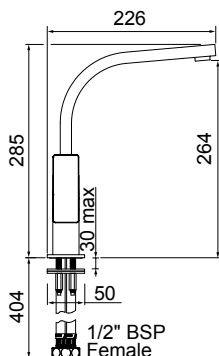

BLAZE SINK MIXER

- 25mm ceramic disc cartridge
- Swivel spout fitted with aerator
- Twin-stud mounting for secure sink installation
- Solid brass construction for longevity
- Solid easy-to-grip handle
- WELS 5 Star (6L/min)

Chrome

03-9487M

Matte Black

03-9487MBK