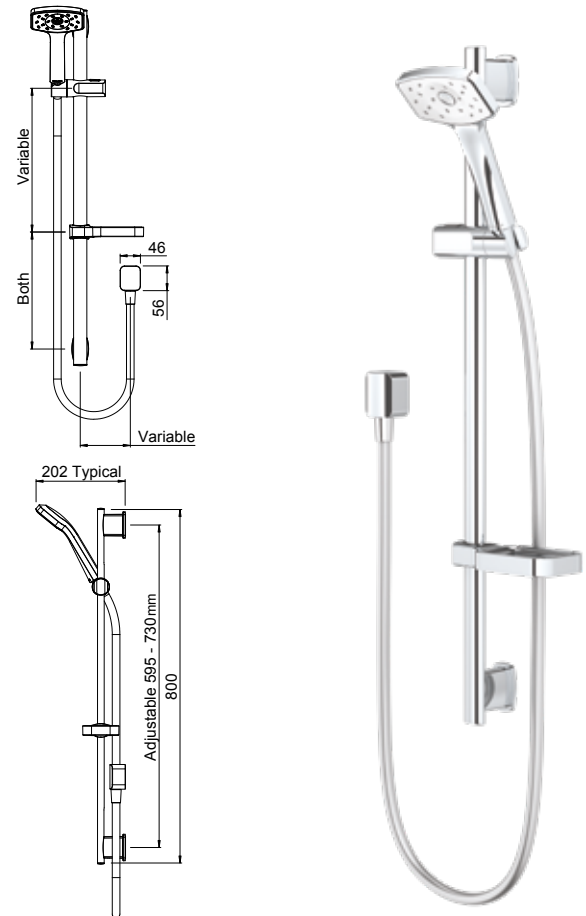

Chrome & White

WASSCPWHAU

Satinjet® WAIPORI RAIL SHOWER

- Features the revolutionary Satinjet® spray design. Twin jets of water collide into thousands of tiny droplets to deliver voluminous shower coverage
- Single function handset featuring Satinjet® spray
- High quality 800mm oval rail with an adjustable wall mounting points
- Height adjustable handset holder with push button slider
- Strong and durable, twist-free SatinLux hose
- WELS 3 star (9L/min)