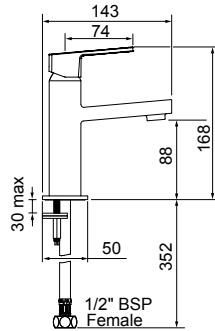

The Blaze tapware range features clean, sharp lines blended with bold edges that will compliment modern geometric décor.

BLAZE BASIN MIXER

- 25mm ceramic disc cartridge
- Fixed cast spout fitted with aerator
- Twin-stud mounting for secure basin installation
- Solid brass construction for longevity
- Solid easy-to-grip handle
- WELS 5 Star (6L/min)

Chrome

03-9425M

Matte Black

03-9425MBK