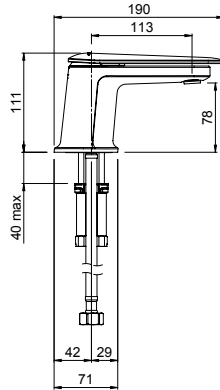

Aio tapware combines intriguing sculptural contours with modern minimalist design.

AIO BASIN MIXER

- Cushion close handle protects against forceful tap closure protecting the cartridge and spout
- 35mm ceramic disc cartridge can be adjusted to reduce the temperature setting, saving energy
- ASD aerator included for optimised water stream direction
- Twin-stud mounting for secure basin installation
- WELS 4 Star (7.5L/min)

Chrome

AOBCPAU

Matte Black

AOBBKAU