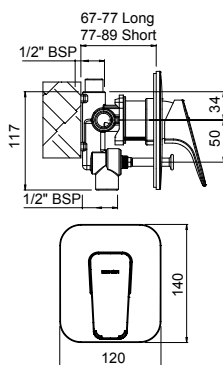

Chrome

01-8161

Matte Black

01-8161MBK

WAIPORI SHOWER MIXER WITH DIVERTER

- 40mm ceramic disc cartridge can be adjusted to reduce the temperature setting, saving energy
- Shower mixer with pull-out diverter defaults to bath spout
- Incorporates brass lugs for ease of mounting
- Metal wall plate construction for longevity
- Solid easy-to-grip modular handles
- Two dome covers included to provide greater installation tolerance