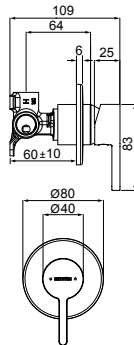

Chrome

03-9104M

ARROW SHOWER MIXER

- 25mm ceramic disc cartridge
- Incorporates brass lugs for ease of mounting
- Suitable for wall cavities 70mm or greater
- Solid brass construction for longevity
- Solid modern pin lever handle
- Metal wall plate construction for longevity