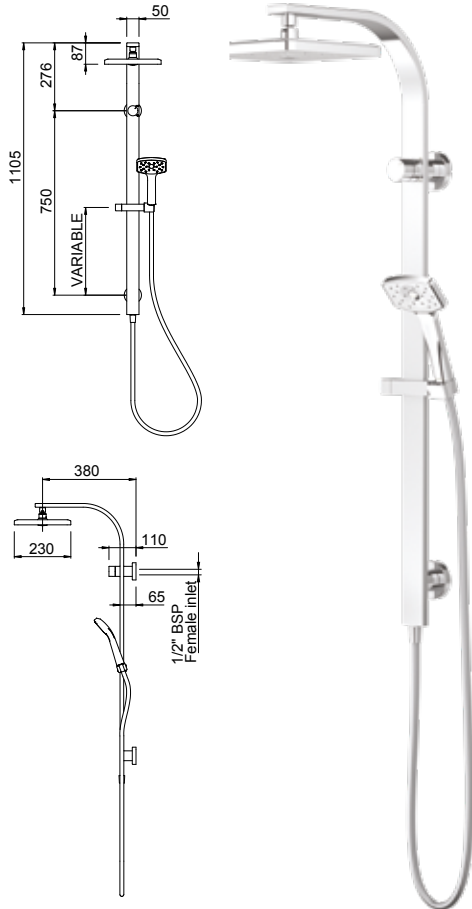

In our distinctive Waipori collection, we have taken traditional geometric shapes and subtly tapered them for the modern bathroom. Attractive, slimline and compact.

WIDE COVERAGE

A wider, well-balanced spray for superior body coverage.

Satinjet® WAIPORI TWIN SHOWER SYSTEM

- Features the revolutionary Satinjet® spray design. Twin jets of water collide into thousands of tiny droplets to deliver voluminous shower coverage
- Both single function handset and overhead drencher featuring Satinjet® spray
- Exposure rail with in-built water delivery point to eliminate the need for a separate wall elbow
- Easily switches from handset to overhead shower with the integrated water diverter
- Height adjustable handset holder with twist action slider
- Strong and durable, twist-free SatinLux hose
- WELS 3 star (9L/min)

Chrome & White

WASSCPWHAU