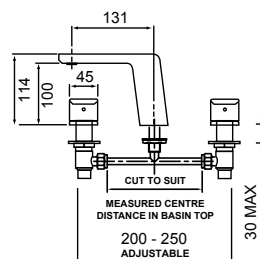

KIRI 3 HOLE BASIN SET

- 1/4 turn ceramic disc technology
- Contra-rotating handles
- ASD aerator included for optimised water stream direction
- Cast brass spout
- Solid easy-to-grip modular handles
- WELS 4 Star (7.5L/min)

Chrome

01-5603