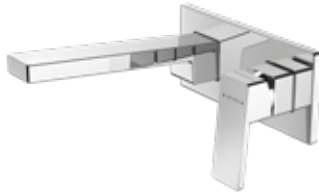

BLAZE WALL MOUNTED BASIN MIXER WITH SPOUT (200MM)

- 25mm ceramic disc cartridge
- Metal wall plate and solid cast brass spout for longevity
- Breech not included
- Solid easy-to-grip handle
- WELS 5 Star (6L/min)