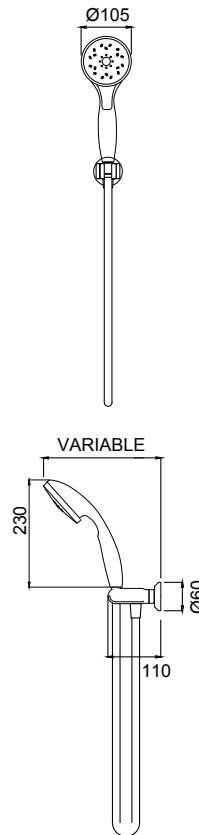

Satinjet® FUTURA HAND SHOWER

- Features the revolutionary Satinjet® spray design. Twin jets of water collide into thousands of tiny droplets to deliver voluminous shower coverage
- Dual spray handset featuring Satinjet® spray and a massage spray
- Stylish and sturdy wall outlet bracket
- WELS 3 star (9L/min)

Chrome & Graphite

13-0108