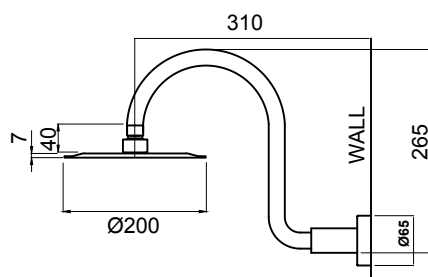

OVERHEAD SHOWER ON WALL ARM (200MM)

- Overhead shower thickness 7mm, creating a sleek minimal profile
- Brass adjustable ball joint connection
- High quality 330mm brass arm with round wall plate
- 304 grade stainless steel shower head
- WELS 3 star (9L/min)

Chrome

15-3800

OVERHEAD SHOWER ON SWAN NECK ARM (200MM)

- Overhead shower thickness 7mm, creating a sleek minimal profile
- Brass adjustable ball joint connection
- High quality brass swan neck arm with round wall plate
- Designed for extra height in shower recess
- 304 grade stainless steel shower head
- WELS 3 star (9L/min)