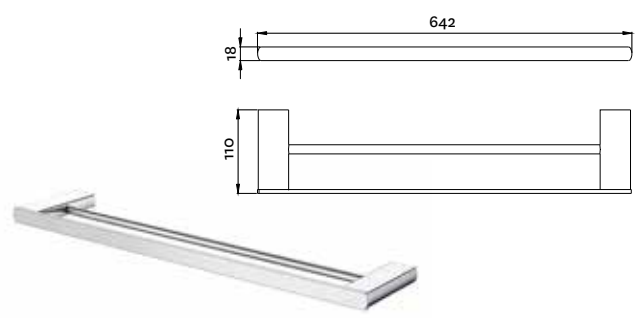

WAIPORI DOUBLE TOWEL RAIL 600MM

- Solid brass construction with a 5kg force capacity
- Complete the look with Waipori showers and tapware
- 10 year replacement warranty

Chrome 38-3603

WAIPORI DOUBLE TOWEL RAIL 900MM