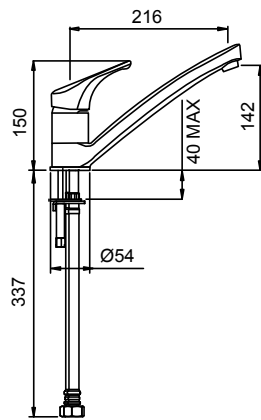

Chrome

01-2381A

Black Accent

01-0325

FUTURA DELUXE SINK MIXER

- 40mm ceramic disc cartridge can be adjusted to reduce the temperature setting, saving energy
- Cast brass swivel spout fitted with ASD aerator for optimised water stream direction
- Twin-stud mounting for secure sink installation
- Solid brass construction for longevity
- Solid easy-to-grip handle
- WELS 4 Star (7.5L/min)