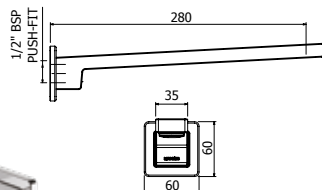

SQUARE BATH SPOUT (300MM)

- Easy Push-fit installation prevents damage to tiles or painted surfaces
- Fixed spout fitted with aerator
- Solid cast brass spout for longevity

Chrome

03-9777M