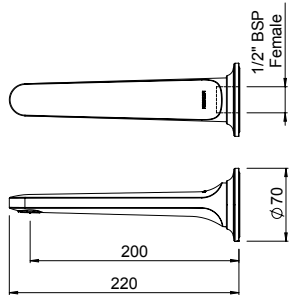

Chrome

01-8284

A diverse range of spouts to easily match to your basin or bath shape and style.

ALPHA WALL MOUNTED BATH SPOUT (180MM)

- Fixed spout fitted with aerator

Chrome

04-2753

AIO WALL MOUNTED BATH SPOUT