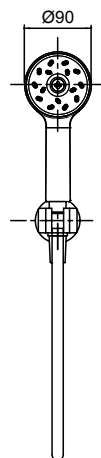

Satinjet® MAKU HAND SHOWER

- Features the revolutionary Satinjet® spray design. Twin jets of water collide into thousands of tiny droplets to deliver voluminous shower coverage
- Single function handset featuring Satinjet® spray
- Stylish and sturdy wall outlet bracket
- Strong and durable SatinLux, twist-free hose
- WELS 4 star (7.5L/min)

Chrome & Graphite

13-4502P