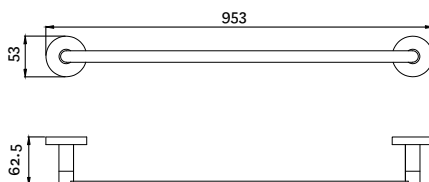

MAKU SINGLE TOWEL RAIL 900MM

- Classic, minimal style
- Complete the look with Maku showers and tapware
- 10 year replacement warranty

Chrome

38-4914