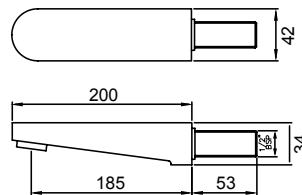

AMIO WALL MOUNTED BATH SPOUT (200MM)

- Easy Push-fit installation prevents damage to tiles or painted surfaces
- ASD aerator included for optimised water stream direction
- Cast brass spout

Chrome

01-4682