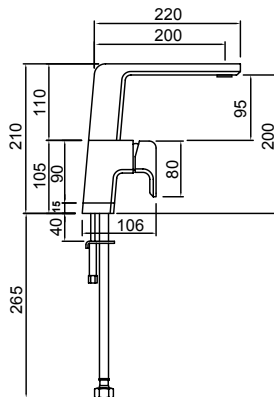

KIRI SINK MIXER

- 35mm ceramic disc cartridge can be adjusted to reduce the temperature setting, saving energy
- Swivel spout fitted with ASD aerator for optimised water stream direction
- Twin-stud mounting for secure sink installation
- Solid brass construction for longevity
- Solid easy-to-grip modular handle
- WELS 4 Star (7.5L/min)

Chrome

01-5306