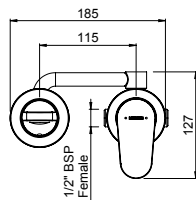

AIO WALL MOUNTED BATH MIXER WITH SPOUT