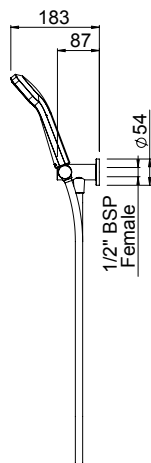

Satinjet® WAIPORI HAND SHOWER

- Features the revolutionary Satinjet® spray design. Twin jets of water collide into thousands of tiny droplets to deliver voluminous shower coverage
- Single function handset featuring Satinjet® spray
- Stylish round wall outlet bracket
- Strong and durable, twist-free SatinLux hose
- WELS 3 star (9L/min)

Chrome & White

WAWOBCPWHAU