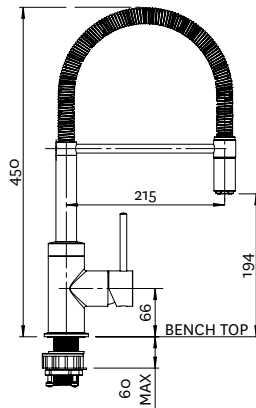

CULINARY SPRING PULL DOWN SINK MIXER

- 40mm ceramic disc cartridge
- Fully flexible and retractable stainless steel pull-down hose
- 360° swivel spout with solid metal arm support fitted with aerator
- Integral non-return valve prevents cross-feeding and backflow
- Solid brass construction for longevity
- Solid pin lever handle
- WELS 4 Star (7.5L/min)

Chrome

02-9211