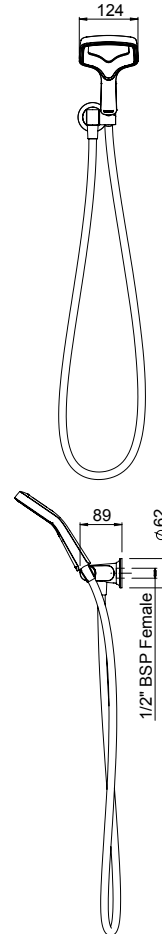

**Aurajet®
RUA HAND SHOWER**

- Features next generation Aurajet® spray technology
- Unique square-halo shaped single function showerhead
- Easy screw-off, screw-on installation - no drilling required
- Push-fit connector ensures perfect alignment and a water tight seal
- Engineered polymer with hydrophobic properties to resist limescale build-up
- Strong and durable SatinLux hose 1.5m in length
- WELS 4 star (7.5L/min)

Chrome

RUWOBPAU