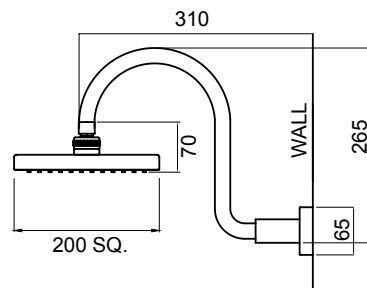

RERE WALL SHOWER ON STRAIGHT ARM

- Brass adjustable ball joint connection
- High quality 330mm brass arm with square wall plate
- WELS 3 star (9L/min)

Matte Black

16-1133MBK

RERE WALL SHOWER ON SWAN NECK ARM