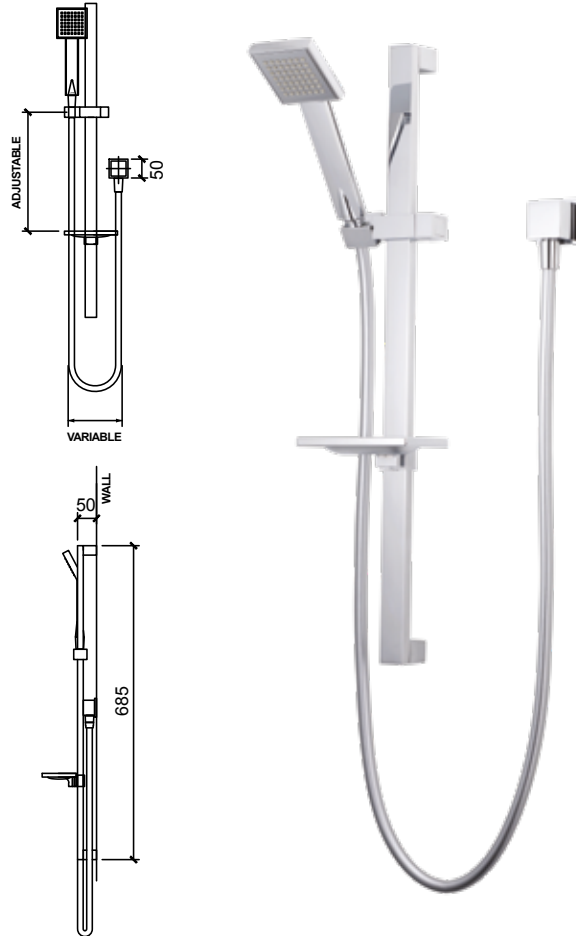

WIDE COVERAGE

A wider, well-balanced spray for superior body coverage.

RERE TWIN SHOWER SYSTEM

- Single function handset and overhead shower
- Exposure rail with in-built water delivery point to eliminate the need for a separate wall elbow
- Easily switches from handset to overhead shower with the integrated water diverter
- Height adjustable handset holder with easy to use twist-lock slider
- Strong and durable SatinLux, twist-free hose
- WELS 3 star (9L/min)

Chrome	16-1027
Matte Black	16-1027MBK

RERE RAIL SHOWER

- Single function handset
- Stylish 685mm quadrate brass rail, with solid mounting points to match handset design
- Height adjustable handset holder with easy to use, twist action slider
- Strong and durable SatinLux, twist-free hose
- WELS 3 star (9L/min)