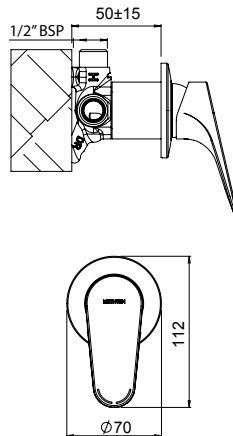

Chrome

01-8505

MAKU SHOWER MIXER

- 25mm ceramic disc cartridge can be adjusted to reduce the temperature setting, saving energy
- Incorporates brass lugs for ease of mounting
- Metal wall plate construction for longevity
- Solid easy-to-grip handle
- Two dome covers included to prove greater installation tolerance