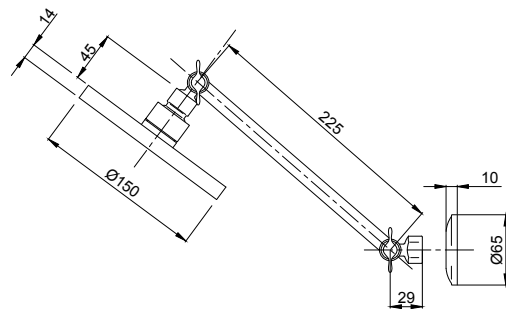

Matte Black 17-7233MBK

KROME HI RISE SHOWER

- Rub clean silicon jets on the faceplate helps to eliminate the build-up of limescale and calcium deposits
- Height adjustable, 255mm hi rise arm and wall plate
- Adjustable ball joint connection
- WELS 3 star (9L/min)