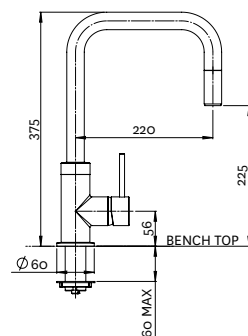

CULINARY URBAN PULL OUT SINK MIXER

- 40mm ceramic disc cartridge
- Fully flexible and retractable stainless steel pull-out hose
- 360° swivel spout fitted with aerator
- Integral non-return valve prevents cross-feeding and backflow
- Solid brass construction for longevity
- Solid pin lever handle
- WELS 4 Star (7.5L/min)

Chrome

01-2381A

Black Accent

01-0325