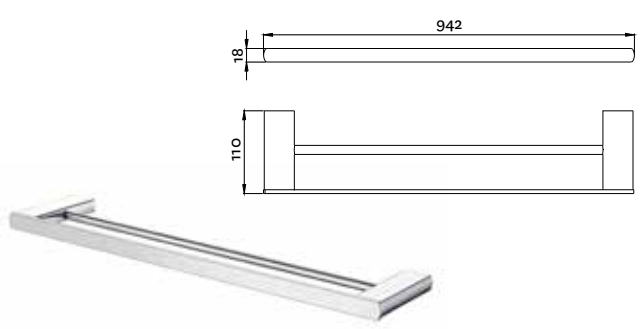

WAIPORI DOUBLE TOWEL RAIL 600MM

- Solid brass construction with a 5kg force capacity
- Complete the look with Waipori showers and tapware
- 10 year replacement warranty

Chrome 38-3603

WAIPORI DOUBLE TOWEL RAIL 900MM