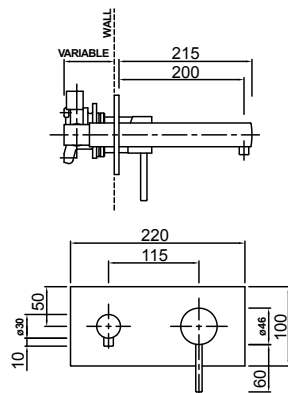

Inspired by enduring Italian design, this elegant tapware features strict geometry and intersecting cylinders. A simply beautiful range that will enhance any room with its graceful forms.

MINIMALIST WALL MOUNTED BASIN MIXER WITH SPOUT