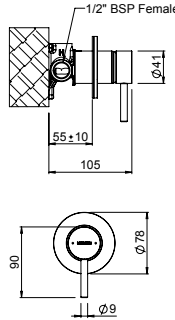

Stainless Steel

TUBSSAU

TŪROA SHOWER MIXER

- 35mm ceramic disc cartridge
- Pin lever handle
- Crafted from durable, 304 grade machined stainless steel
- 20mm installation tolerance
- Incorporates lead free brass lugs for ease of mounting
- Body inlets - 1/2" BSP female