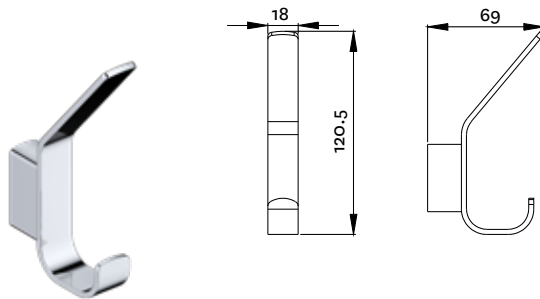

WAIPORI ROBE HOOK

- Solid brass construction with a 5kg force capacity
- Complete the look with Waipori showers and tapware
- 10 year replacement warranty

Chrome

38-3207

WAIPORI SOAP DISH HOLDER

- Solid brass construction with a 5kg force capacity
- Complete the look with Waipori showers and tapware
- 10 year replacement warranty