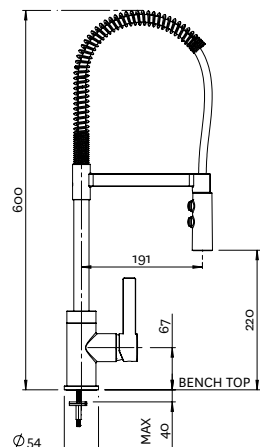

CULINARY GASTON PULL DOWN SINK MIXER

- 35mm ceramic disc cartridge
- Fully flexible and retractable stainless steel pull-down hose
- 360° swivel spout with solid metal arm support fitted with twin action aerator
- Solid brass construction for longevity
- Solid pin lever handle
- WELS 4 Star (7.5L/min)

Chrome

02-9402

Satin Chrome

02-9419

Black Accent

02-1055