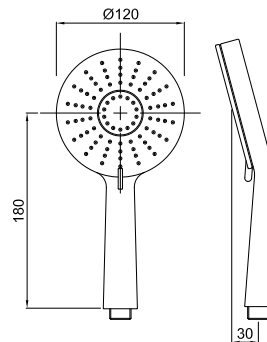

- Advanced Airstream™ spray mixes air with water to create a softer, lighter & voluminous shower experience
- 3 function, adjustable spray handset 3 function, 120mm adjustable spray handset with chrome faceplate
- Rub clean silicon jets on the faceplate helps to eliminate the build-up of limescale and calcium deposits
- WELS 3 star (9L/min)

Chrome

43-7074M