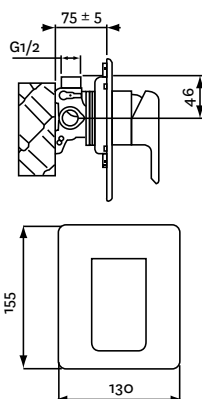

KIRI SHOWER MIXER

- 40mm ceramic disc cartridge can be adjusted to reduce the temperature setting, saving energy
- Incorporates brass lugs for ease of mounting
- Metal wall plate construction for longevity
- Solid easy-to-grip modular handle
- Positive sealed faceplate

Chrome

01-5139