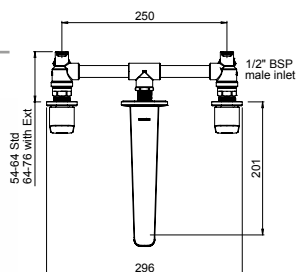

In our distinctive Waipori collection, we have taken traditional geometric shapes and subtly tapered them for the modern bathroom and kitchen. Attractive, slimline and compact.

WAIPORI 3 HOLE WALL MOUNTED BATH SET