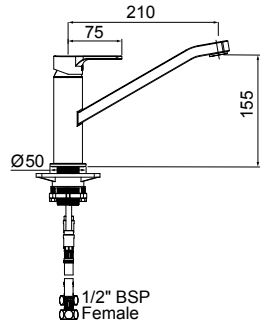

SPIRIT SINK MIXER

- 25mm ceramic disc cartridge
- Swivel spout fitted with aerator
- Quick threaded sleeve fastening method
- Solid brass construction for longevity
- Solid easy-to-grip handle
- WELS 5 Star (6L/min)