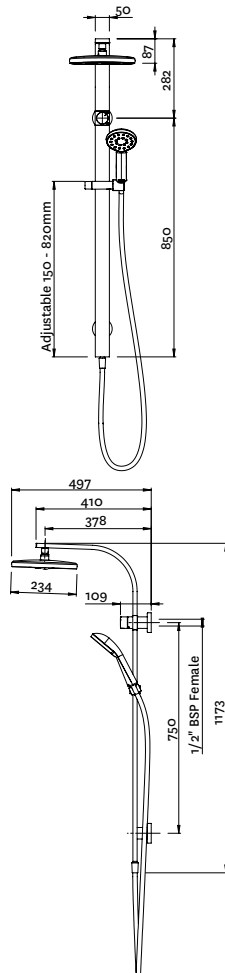

We're proud to stand by each and every one of our products with a warranty. The reason for this is simple: we manage the design and engineering of our products, so that we have control over the process from start to finish. We constantly push for perfection. In fact there is not a single component that hasn't been considered and refined for quality and durability.

Satinjet® KIRI MK2 TWIN SHOWER SYSTEM

- Features the revolutionary Satinjet® spray design. Twin jets of water collide into thousands of tiny droplets to deliver voluminous shower coverage
- Single function handset featuring Satinjet® spray
- Single function round overhead shower featuring Satinjet® spray
- Exposure rail with in-built water delivery point to eliminate the need for a separate wall elbow
- Easily switches from handset to overhead shower with the integrated water diverter
- Height adjustable handset holder with twist-lock slider
- Strong and durable twist-free, SatinLux hose
- WELS 3 star (9L/min)

Chrome

KRSSCPAU