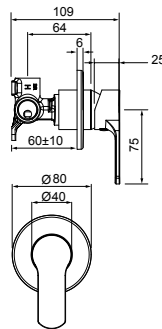

SPIRIT SHOWER MIXER

Chrome

03-9555M

- 25mm ceramic disc cartridge
- Incorporates brass lugs for ease of mounting
- Suitable for wall cavities 70mm or greater
- Metal wall plate construction for longevity
- Solid easy-to-grip handle