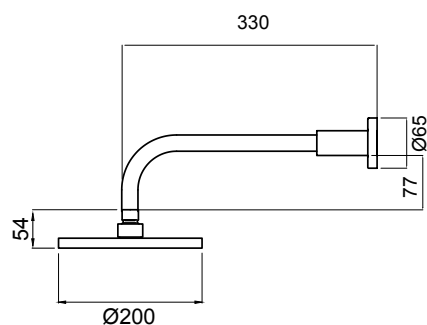

WIDE COVERAGE

A wider, well-balanced spray for superior body coverage.

KROME OVERHEAD SHOWER ON WALL ARM (200MM)

- Rub clean silicon jets on the faceplate helps to eliminate the build-up of limescale and calcium deposits
- Brass adjustable ball joint connection
- High quality 330mm brass arm with round wall plate
- WELS 3 star (9L/min)