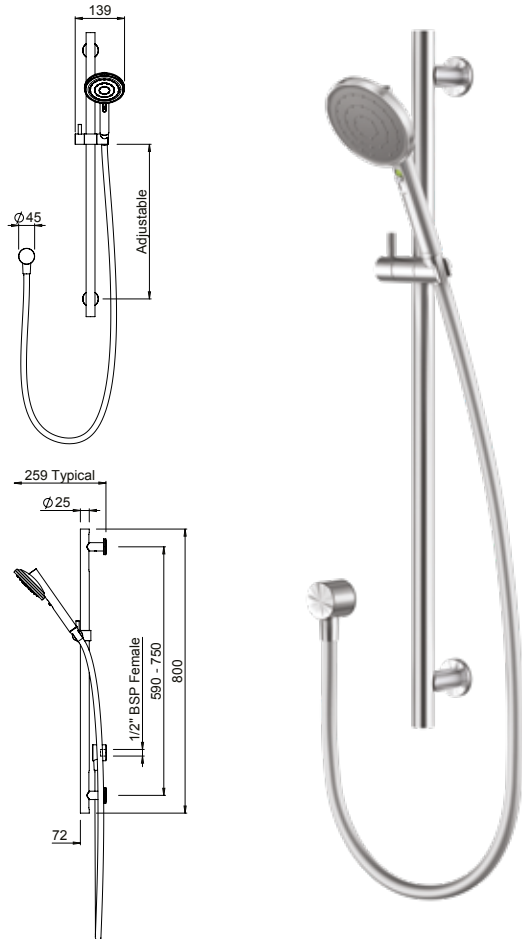

**VJet®
TŪROA RAIL SHOWER**

- Crafted from durable, 304 grade machined stainless steel
- Features VJet® technology - variable spray at your control. The smooth slider allows seamless transition from firm and gentle spray, and everything in between
- Adjustable mounting brackets for easy retrofit to existing holes
- Rub-clean silicon nozzles for ease of cleaning
- Strong and durable 1.5m twist-free hose
- WELS 3 star (9L/min)