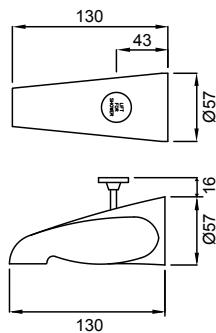

ECONOMY REVERSE FLOW WALL MOUNTED BATH SPOUT WITH DIVERTER

- Spout with pull-out diverter defaults to bath spout

Chrome

36-0307