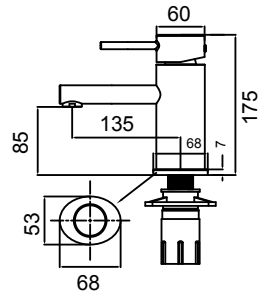

The Ovalo collection truly reflects the essence of dynamic designs and trends by perfectly showcasing a combination of smooth oval curves and lines.

OVALO BASIN MIXER

- 35mm ceramic disc cartridge can be adjusted to reduce the temperature setting, saving energy
- ASD aerator included for optimised water stream direction
- Solid brass construction for longevity
- WELS 4 Star (7.5L/min)

Chrome

01-0011