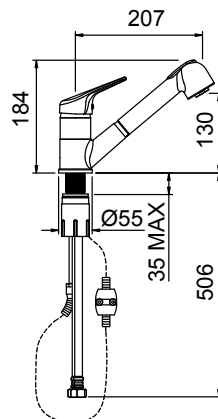

FUTURA PULL OUT SINK MIXER

- 40mm ceramic disc cartridge can be adjusted to reduce the temperature setting, saving energy
- Swivel spout with solid metal arm support fitted with twin action aerator
- Fully flexible and retractable stainless steel pull-out hose for longevity
- Solid easy-to-grip handle
- Two function pull-out spray head - aerated flow and rain spray
- Easy to distinguish hot and cold indicators
- WELS 4 Star (7.5L/min)

Chrome

02-4353