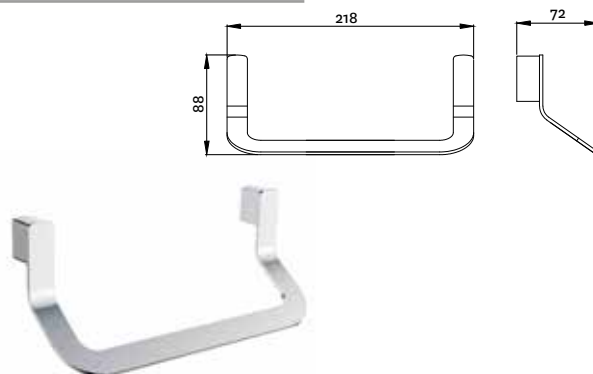

WAIPORI TOWEL RING

- Solid brass construction with a 5kg force capacity
- Complete the look with Waipori showers and tapware
- 10 year replacement warranty

Chrome

38-3306