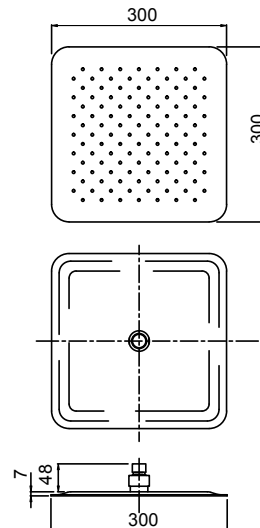

SQUARE OVERHEAD SHOWER (200MM)

- Overhead shower thickness 7mm, creating a sleek minimal profile
- Brass adjustable ball joint connection
- 304 grade stainless steel shower head
- WELS 3 star (9L/min)

SQUARE OVERHEAD SHOWER (300MM)