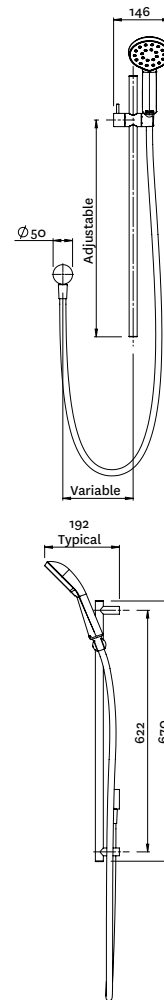

Chrome

KRSSCPAU

Satinjet® KIRI MK2 RAIL SHOWER

- Features the revolutionary Satinjet® spray design. Twin jets of water collide into thousands of tiny droplets to deliver voluminous shower coverage
- Single function handset featuring Satinjet® spray
- High quality 670mm round rail with solid metal mounting points for extra durability
- Height adjustable, push button slider with reinforced metal handset holder
- Strong and durable twist-free, SatinLux hose
- WELS 3 star (9L/min)