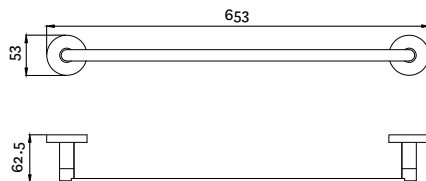

MAKU TOILET ROLL HOLDER

- Classic, minimal style
- Complete the look with Maku showers and tapware
- 10 year replacement warranty

Chrome

38-4402

MAKU SINGLE TOWEL RAIL 600MM

- Classic, minimal style
- Complete the look with Maku showers and tapware
- 10 year replacement warranty