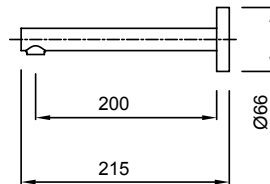

MINIMALIST WALL MOUNTED STRAIGHT BASIN SPOUT (200MM)

- Fixed spout fitted with aerator
- Solid brass construction for longevity
- WELS 4 Star (7.5L/min)

Chrome

04-2975