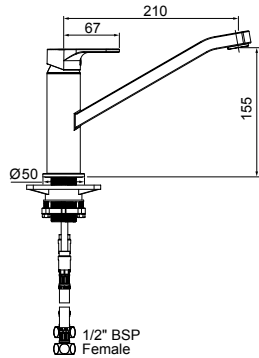

We're proud to stand by each and every one of our products with a warranty. The reason for this is simple: we manage the design and engineering of our products, so that we have control over the process from start to finish. We constantly push for perfection. In fact there is not a single component that hasn't been considered and refined for quality and durability.

GLIDE SINK MIXER

- 25mm ceramic disc cartridge
- Swivel spout fitted with aerator
- Quick threaded sleeve fastening method
- Solid brass construction for longevity
- Solid easy-to-grip handle
- WELS 5 Star (6L/min)

Chrome

03-9852M

Matte Black

03-9852MBK