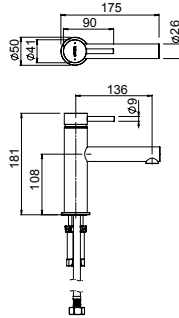

Our New Zealand designed and engineered stainless steel Tūroa tapware is intuitive to use, and its durable finish is stylish in any modern bathroom.

TŪROA BASIN MIXER

- 35mm ceramic disc cartridge
- Pin lever handle
- Crafted from durable, 304 grade machined stainless steel
- Twin-stud mounting for secure basin installation
- Stainless steel flexible hoses - 1/2" BSP female
- WELS 6 Star (4.5L/min)

Stainless Steel

TUBSSAU