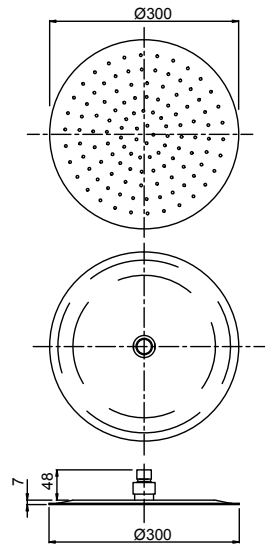

ROUND OVERHEAD SHOWER (300MM)

- Overhead shower thickness 7mm, creating a sleek minimal profile
- Brass adjustable ball joint connection
- 304 grade stainless steel shower head
- WELS 3 star (9L/min)

Stainless Steel

ORO300CPA