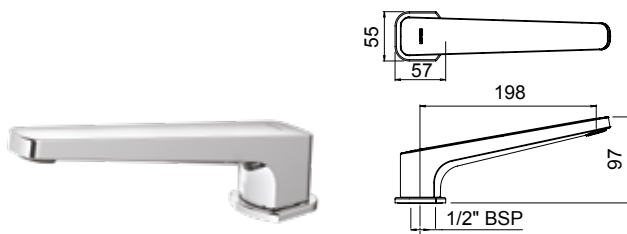

WAIPORI HOB MOUNTED SWIVEL BATH SPOUT

- ASD aerator included for optimised water stream direction
- Cast brass swivel spout

Chrome

01-8406