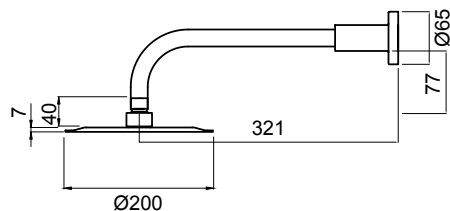

OVERHEAD SHOWER ON WALL ARM (200MM)

- Overhead shower thickness 7mm, creating a sleek minimal profile
- Brass adjustable ball joint connection
- High quality 330mm brass arm with round wall plate
- 304 grade stainless steel shower head
- WELS 3 star (9L/min)