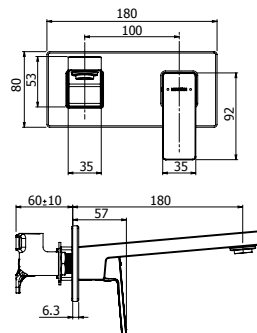

Chrome

03-9494M

Matte Black

03-9494MBK

BLAZE WALL MOUNTED BATH MIXER WITH SPOUT (200MM)

- 25mm ceramic disc cartridge
- Metal wall plate and solid cast brass spout for longevity
- Breech not included
- Solid easy-to-grip handle