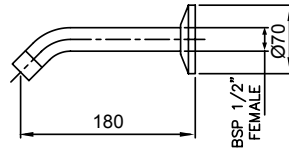

A diverse range of spouts to easily match to your basin or bath shape and style.

ALPHA WALL MOUNTED BATH SPOUT (180MM)

- Fixed spout fitted with aerator

Chrome

04-2753