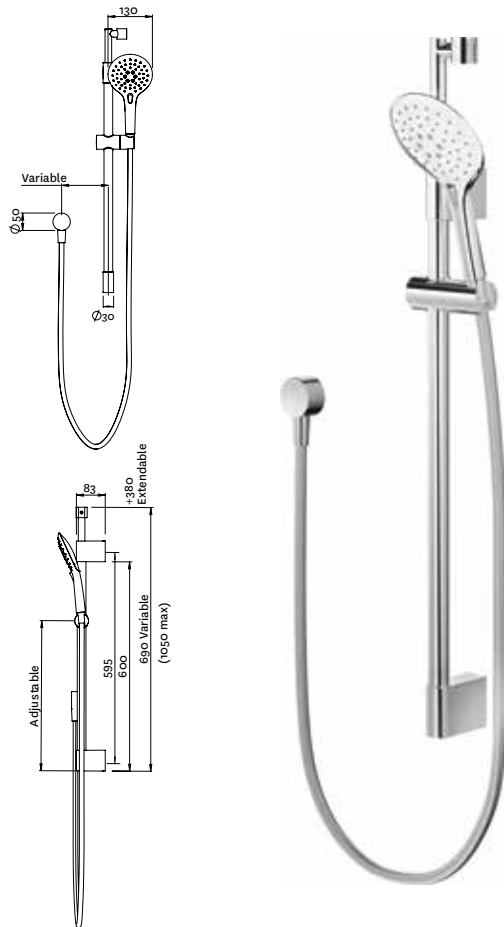

AMIO RAIL SHOWER 5 FUNCTION

- High quality 680mm solid metal rail and pillars for extra durability
- Height adjustable handset holder with easy to use, twist lock metal slider
- Rub clean silicon jets on the faceplate help to eliminate the build-up of limescale & calcium deposits, maintaining shower performance
- Stilo wall elbow and chrome soap dish
- Strong and durable SatinLux, twist-free hose
- 5 function adjustable spray handset
- WELS 3 star (9L/min)

Chrome

15-3053P

AMIO HAND SHOWER 5 FUNCTION

- Rub clean silicon jets on the faceplate help to eliminate the build-up of limescale & calcium deposits, maintaining shower performance
- Strong and durable SatinLux, twist-free hose
- Prince wall outlet bracket
- 5 function adjustable spray handset
- WELS 3 star (9L/min)

Chrome

15-3015P

The Easy-Click range allows a seamless transition between shower sprays with the simple click of a button and features a design that marries on-trend minimalism and adjustability.

WIDE COVERAGE

A wider, well-balanced spray for superior body coverage.

Airstream™ EASY-CLICK ROUND TELESCOPIC RAIL SHOWER 3 FUNCTION

- Advanced Airstream™ spray mixes air with water to create a softer, lighter & voluminous shower experience
- Telescopic rail slides out to extend rail height by 380mm for a maximum height of 1070mm
- Interchangeable handset position allows handset to be placed in optional overhead position
- Round rail with solid mounting points for extra durability
- Height adjustable handset holder with push button slider
- 3 function, adjustable spray handset with simple Easy-Click push button
- WELS 4 star (7.5L/min)