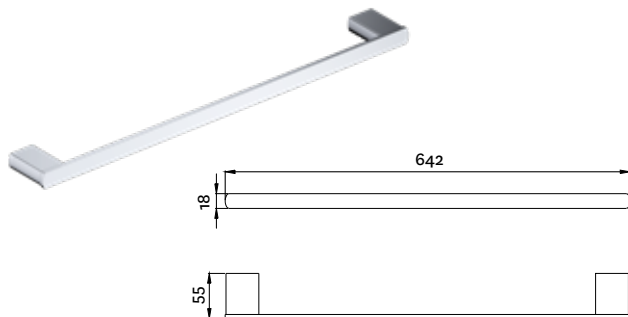

WAIPORI SINGLE TOWEL RAIL 600MM

- Solid brass construction with a 5kg force capacity
- Complete the look with Waipori showers and tapware
- 10 year replacement warranty

Chrome

38-3610