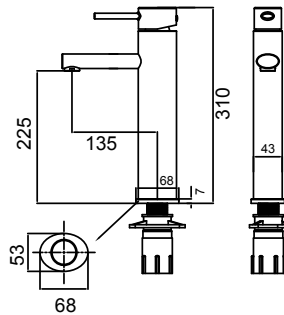

OVALO HI RISE BASIN MIXER

- 35mm ceramic disc cartridge can be adjusted to reduce the temperature setting, saving energy
- ASD aerator included for optimised water stream direction
- Solid brass construction for longevity
- WELS 4 Star (7.5L/min)

Chrome

01-0059