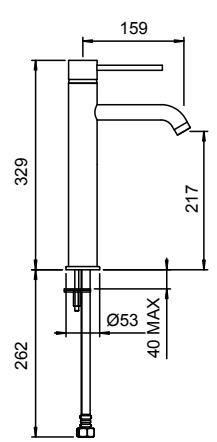

MINIMALIST HI RISE BASIN MIXER

- 40mm ceramic disc cartridge can be adjusted to reduce the temperature setting, saving energy
- ASD aerator included for optimised water stream direction
- Twin-stud mounting for secure basin installation
- Pin lever handle
- Fixed cast spout
- WELS 4 Star (7.5L/min)

Chrome 01-2077