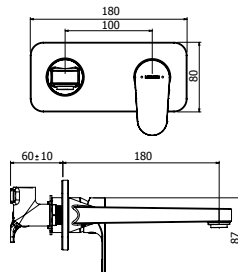

GLIDE WALL MOUNTED BASIN MIXER WITH SPOUT (200MM)

- 25mm ceramic disc cartridge
- Metal wall plate and solid cast brass spout for longevity
- Left-hand or right-hand outlet variable option
- Breech not included
- Solid easy-to-grip handle
- WELS 5 Star (6L/min)

Chrome

03-9814M

Matte Black

03-9814MBK