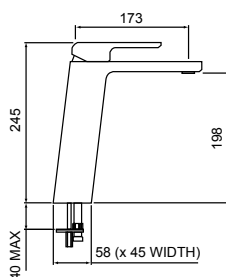

KIRI HI RISE BASIN MIXER

- 35mm ceramic disc cartridge can be adjusted to reduce the temperature setting, saving energy
- ASD aerator included for optimised water stream direction
- Twin-stud mounting for secure basin installation
- Solid brass construction for longevity
- Solid easy-to-grip modular handle
- WELS 4 Star (7.5L/min)

Chrome

01-5054