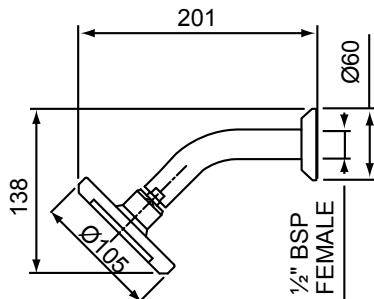

Kiri is our answer for lovers of clean lines and dynamic forms. This solid architectural style makes its presence known in your bathroom, but not on the environment.

WIDE COVERAGE

A wider, well-balanced spray for superior body coverage.

Satinjet®

KIRI WALL SHOWER ON MODERN ARM

- Features the revolutionary Satinjet® spray design. Twin jets of water collide into thousands of tiny droplets to deliver voluminous shower coverage
- Single function shower rose featuring Satinjet® spray
- Durable solid brass modern arm with flange
- Brass, adjustable ball joint connection
- WELS 4 star (7.5L/min)

Chrome & Graphite

13-7305