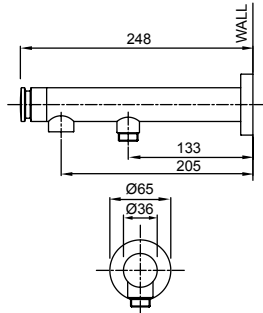

MINIMALIST WALL MOUNTED BATH SPOUT WITH DIVERTER

- Spout with pull-out diverter defaults to bath spout
- Solid brass construction for longevity

Chrome

04-3101

SQUARE BATH SPOUT (200MM)

- Easy Push-fit installation prevents damage to tiles or painted surfaces
- Fixed spout fitted with aerator
- Solid cast brass spout for longevity