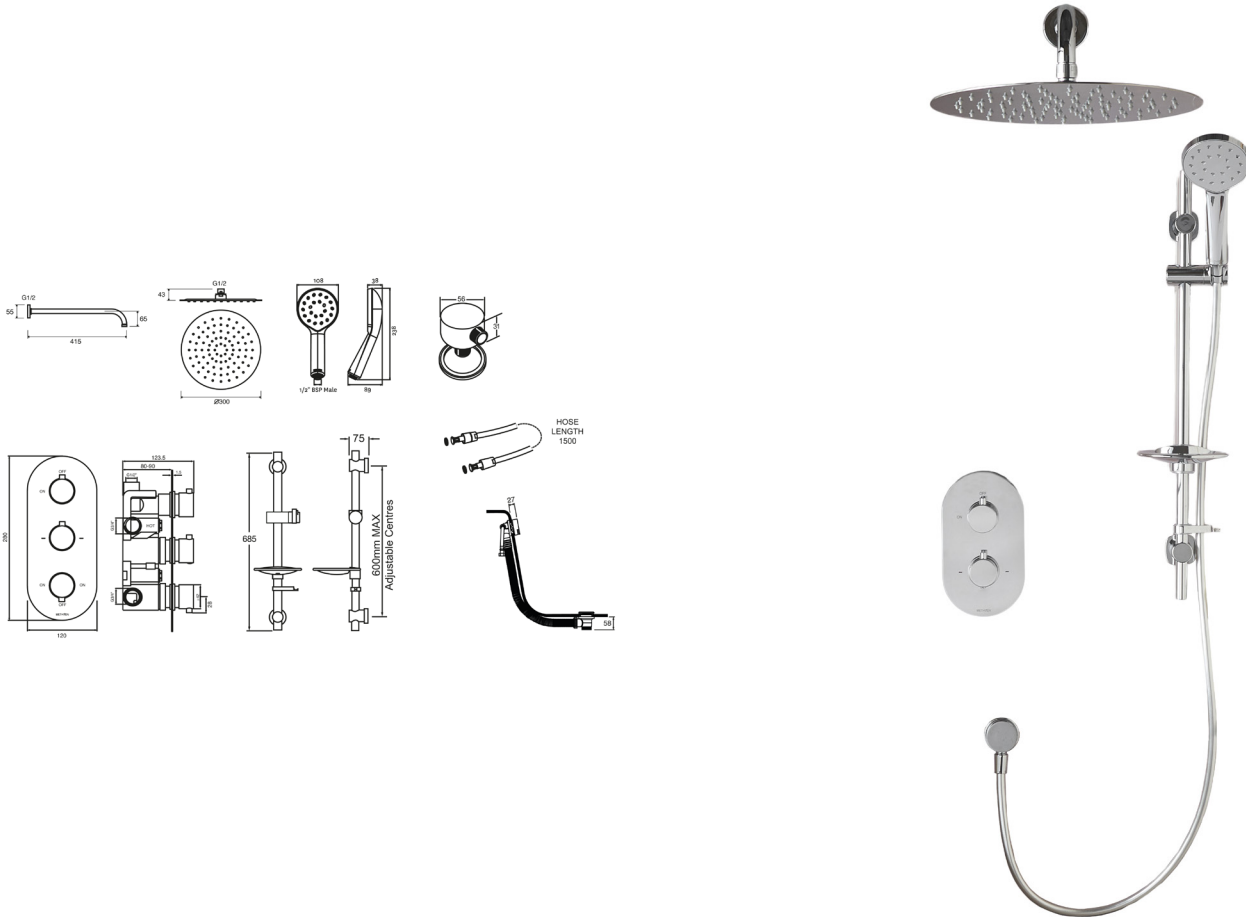

COMO 3 OUTLET CONCEALED SHOWER PACK

CONSTRUCTION: Brass & ABS Handset
CARTRIDGE/VALVE TYPE: Thermostatic
SUPPLY: Suitable For Low Pressure Systems
INLET CONNECTIONS: 1/2" BSP
WORKING PRESSURES: 0.3 - 5.0 bar
OPERATION: Separate Flow And Temperature Controls

- Diverter cartridge to three outlets
- 38°C temperature hot stop with override facility
- Front access filters - no need to disconnect shower from water supply during maintenance
- Includes 300mm overhead at 8l/min
- Easy to fit shower rail - simply twist and lock brackets into place
- Smooth easy clean 1.5m shower hose
- Includes Kiri Mk2 Satinjet® Handset - Regulated To 8L/Min
- TMV2 approved valve

CSPRo8 **Chrome**

Open Outlet Flow (Bar - l/min)

BAR	0.1	0.3	0.5	1.0	2.0	3.0	4.0	5.0
HANDSET FLOW	3.5	5.3	7	9	8	8.4	8.4	8.2
OVERHEAD FLOW	4.5	6.3	7.6	8.7	8	8.5	8.5	8.2

Please Note: Flow rate will be dictated by installation configurations.
Please ensure to check the appropriate flow restrictor information if applicable.
*Please refer to website for full warranty details.

2402168

FREEPHONE: 0800 195 1602 | FAX ORDERS: 08444 068 690 | EMAIL: SALES@UK.METHVEN.COM

methven.com